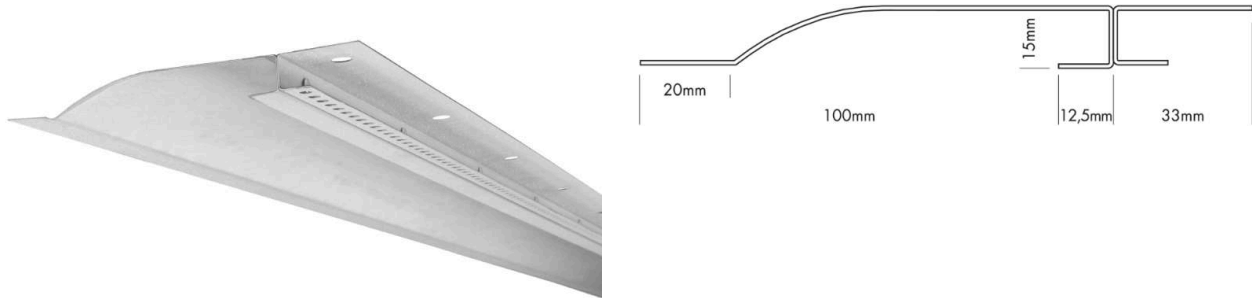

Datasheet

PROLED COVE LIGHTING PROFILES

PROLED[®]

Article number: L6BCR0S
Article name: PROLED COVE LIGHTING PROFILES
Article description: PROLED COVE LIGHT PROFILE RS 2m
GTIN: 4251158442273

picture similar

Technical properties:

Shape:	other
Housing colour:	silver
Housing material:	Metal
Housing surface:	zinc
Ambient temperature:	-10 °C to 45 °C
Accessories type:	Profile

Housing and size:

Size:	2000 x 100 x 15 mm (l x w x h)
Product weight:	1,864 kg

Mounting instructions:

Cutting width:	146 mm
Cutting depth:	15 mm

Date: 30.4.2024

Technical amendments and errors reserved.

PROLED[®]

MBN GmbH | Balthasar-Schaller-Str. 3 | 86616 Friedberg | Germany

Phone +49.821.60099-0 | Fax +49.821.60099-99