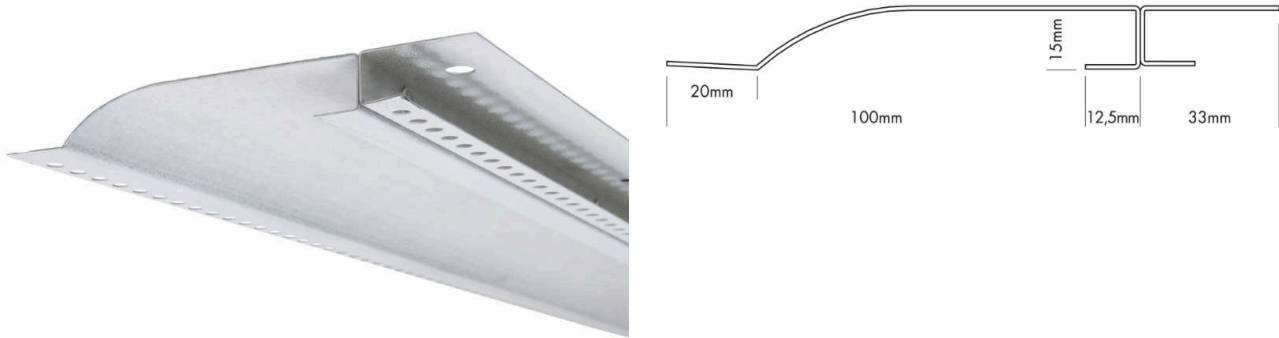

Datasheet

PROLED COVE LIGHTING PROFILES

PROLED[®]

Article number: L6BCR0
Article name: PROLED COVE LIGHTING PROFILES
Article description: PROLED COVE LIGHT PROFILE R 2m
GTIN: 4251158418452

picture similar

Technical properties:

Shape:	other
Housing colour:	silver
Housing material:	Metal
Housing surface:	zinc
Ambient temperature:	-10 °C to 45 °C
Accessories type:	Profile

Housing and size:

Size:	2000 x 100 x 15 mm (l x w x h)
Product weight:	1,930 kg

Mounting instructions:

Cutting width:	146 mm
Cutting depth:	15 mm

Date: 30.4.2024

Technical amendments and errors reserved.

PROLED[®]

MBN GmbH | Balthasar-Schaller-Str. 3 | 86616 Friedberg | Germany

Phone +49.821.60099-0 | Fax +49.821.60099-99