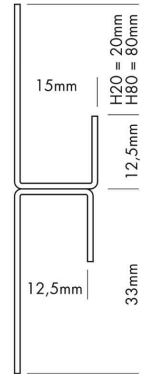

Datasheet

PROLED COVE LIGHTING PROFILES

PROLED[®]

Article number: L6BCH02
Article name: PROLED COVE LIGHTING PROFILES
Article description: PROLED COVE LIGHT PROFILE H20 2m
GTIN: 4251158418391

picture similar

Technical properties:

Shape:	other
Housing colour:	silver
Housing material:	Metal
Housing surface:	zinc
Ambient temperature:	-10 °C to 45 °C
Accessories type:	Profile

Housing and size:

Size:	2000 x 35 x 15 mm (l x w x h)
Product weight:	1,000 kg

Mounting instructions:

Cutting width:	66 mm
Cutting depth:	15 mm

Date: 30.4.2024

Technical amendments and errors reserved.

PROLED[®]

MBN GmbH | Balthasar-Schaller-Str. 3 | 86616 Friedberg | Germany

Phone +49.821.60099-0 | Fax +49.821.60099-99