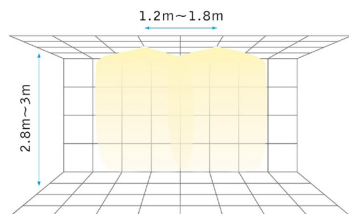

# Monopod 205 CS Wall Washer

Monopod 205 CS Wall Washer, signal white

**NOR DESIGN**

NorDesign AS  
www.nordesign.no / tlf: 73 84 95 50

1500lm 8.5W/48pcs (250mA) WW

C0/C180  
C90/C270  
WW: 1000cd  
NW: 1040cd