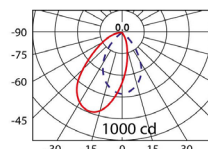

# Monopod 205 CS Wall Washer

Monopod 205 CS Wall Washer, signal white

**NOR DESIGN**

NorDesign AS  
www.nordesign.no / tlf: 73 84 95 50

1500lm 8.5W/48pcs (250mA) WW

C0/C180  
C90/C270  
WW: 1000cd  
NW: 1040cd