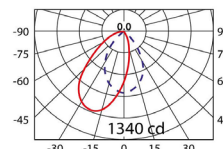

C0/C180
C90/C270
WW: 1000cd
NW: 1040cd

2000lm 12W/48pcs (350mA) WW