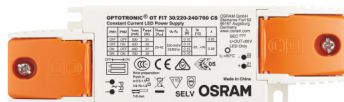

DRIVER

Osram 20W/500mA (DIP 150-500mA) non-dimmable

Art. nr. 300255020v2

Min. spenning inn (V)	220V
Maks. spenning inn (V)	240V
Min. frekvens (Hz)	50Hz
Maks. frekvens (Hz)	60Hz
Type spenning (AC / DC)	AC
Spenning	23-42V
Strøm	150-500mA
Power Factor	0,98
Sikring: maks. på 16A B	58
Sikring: maks. på 16A C	97
Driver merke	Osram IT FIT 20/220-240/500 CS I
Driver levetid	50.000T
Dimbar	Ikke dimbar
Flimmerfri	Ja
	✓ SVM ($\leq 0,4$)
	✓ Pst LM ($\leq 1,0$)