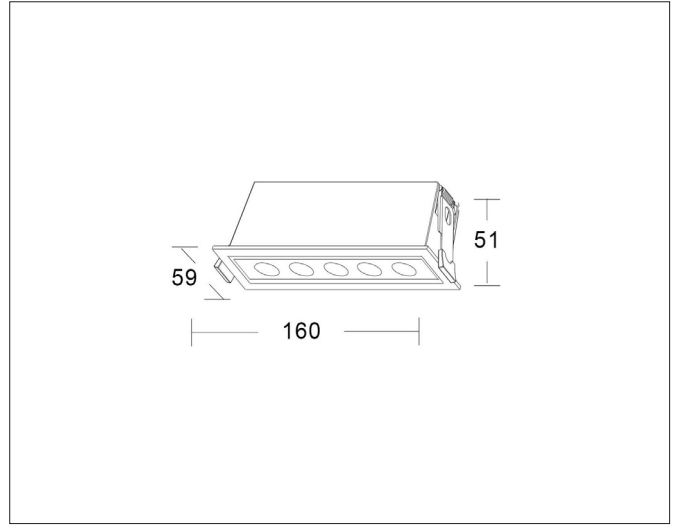

Frio 5 Tiltable

FRIO 5 tiltable, signal white (RAL9003) 2700K

NOR DESIGN

NorDesign AS
www.nordesign.no / tlf: 73 84 95 50

Art. nr. 190527206
GTIN 7070952131506