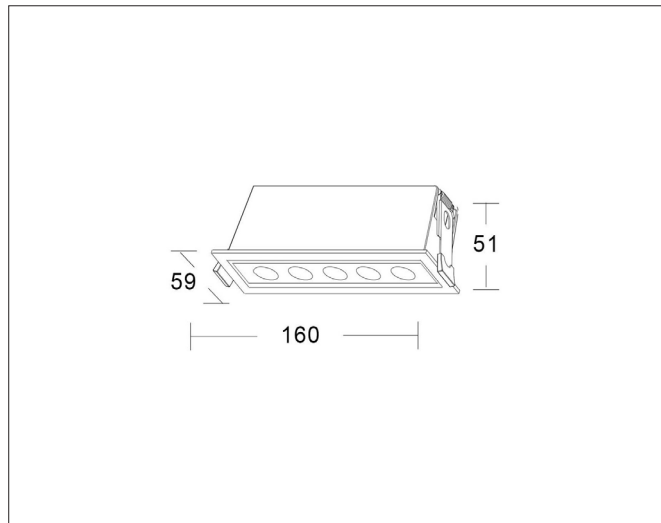

Frio 5 Tiltable

FRIO 5 tiltable, signal black (RAL9004) 2700K

NOR DESIGN

NorDesign AS
www.nordesign.no / tlf: 73 84 95 50

Art. nr. 190527205
GTIN 7070952131483