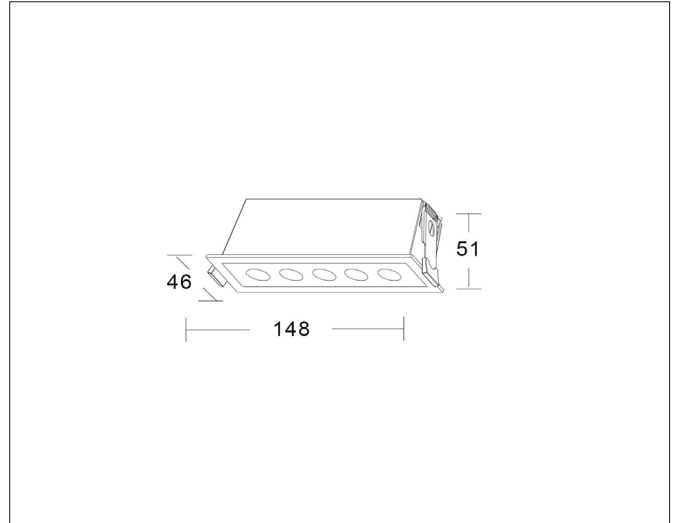

Frio 5 Fixed

FRIO 5 fixed, signal black (RAL9004) 2700K

NOR DESIGN

NorDesign AS
www.nordesign.no / tlf: 73 84 95 50

Art. nr. 190527105
GTIN 7070952131407