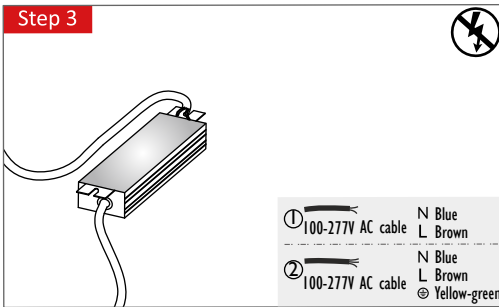

☑ Flat Frame Panels

Office Lighting LED Panel Light 300x1200

Installation Manual

EMEA (Europe, the Middle East and Africa) & Asia

⚠ Incorrect installation may result in power burned or a risk of a fire.

⚡ Ensure the main electrical supply is switched off before installing or maintenance.

Step Frame Panels

Flat Frame Panels

Step 1

Dimension	A(mm)	B(mm)	C(mm)
308x1245	900	276	450
295x1195	740	280	370

Step 2

Step 3

Step 4

① 100-277V AC cable N Blue L Brown
② 100-277V AC cable N Blue L Brown © Yellow-green