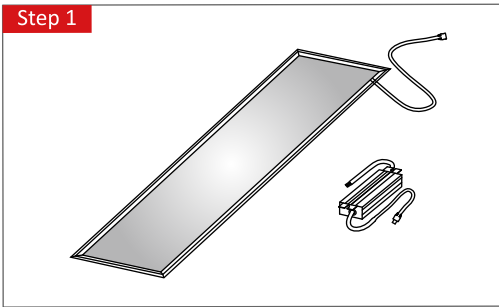

☑ Flat Frame Panels

Office Lighting LED Panel Light 300x1200

Installation Manual

EMEA (Europe, the Middle East and Africa) & Asia

⚠ Incorrect installation may result in power burned or a risk of a fire.

⚡ Ensure the main electrical supply is switched off before installing or maintenance.

Step Frame Panels

Flat Frame Panels

Step 1

Dimension	A(mm)	B(mm)	C(mm)
308x1245	900	276	450
295x1195	740	280	370

Step 2

Step 3

Step 4

① 100-277V AC cable N Blue L Brown
② 100-277V AC cable N Blue L Brown © Yellow-green