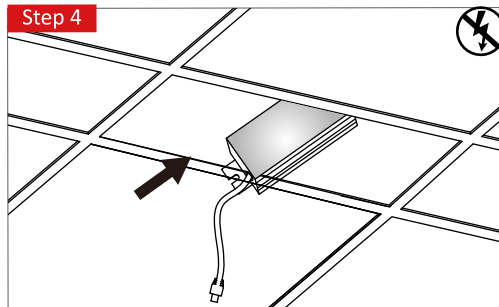

☑ Flat Frame Panels

Office Lighting LED Panel Light 300x1200

Installation Manual

EMEA (Europe, the Middle East and Africa) & Asia

⚠ Incorrect installation may result in power burned or a risk of a fire.

⚡ Ensure the main electrical supply is switched off before installing or maintenance.

Step Frame Panels

Flat Frame Panels

Step 1

Dimension	A(mm)	B(mm)	C(mm)
308x1245	900	276	450
295x1195	740	280	370

Step 2

Step 3

Step 4

① 100-277V AC cable N Blue L Brown
② 100-277V AC cable N Blue L Brown © Yellow-green

Step 5

Step 6

Step 7

X1 X6 X6 X6 X6 X6 X6

Lighting Up a New World

LED Panel Light - Box Surface Mounted (optional)

Flat Frame Panel

Spte Frame Panel