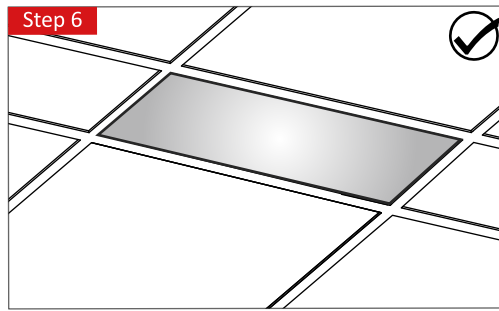

☑ Flat Frame Panels

Office Lighting LED Panel Light 300x1200

Installation Manual

EMEA (Europe, the Middle East and Africa) & Asia

⚠ Incorrect installation may result in power burned or a risk of a fire.

⚡ Ensure the main electrical supply is switched off before installing or maintenance.

Step Frame Panels

Flat Frame Panels

Step 1

Dimension	A(mm)	B(mm)	C(mm)
308x1245	900	276	450
295x1195	740	280	370

Step 2

Step 3

Step 4

① 100-277V AC cable N Blue L Brown
② 100-277V AC cable N Blue L Brown © Yellow-green