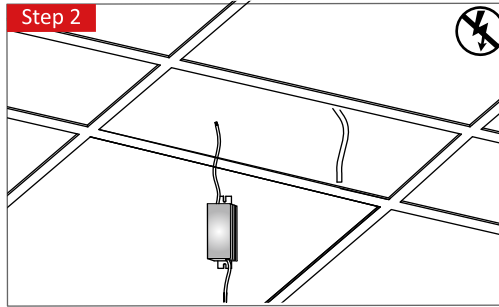

☑ Flat Frame Panels

Office Lighting LED Panel Light 300x1200

Installation Manual

EMEA (Europe, the Middle East and Africa) & Asia

⚠ Incorrect installation may result in power burned or a risk of a fire.

⚡ Ensure the main electrical supply is switched off before installing or maintenance.

Step Frame Panels

Flat Frame Panels

Step 1

Dimension	A(mm)	B(mm)	C(mm)
308x1245	900	276	450
295x1195	740	280	370

Step 2

Step 3

Step 4

① 100-277V AC cable N Blue L Brown
② 100-277V AC cable N Blue L Brown © Yellow-green

Step 5

Step 6

Step 7

X1 X6 X6 X6 X6 X6 X6

Lighting Up a New World

LED Panel Light - Box Surface Mounted (optional)

Flat Frame Panel

Spte Frame Panel