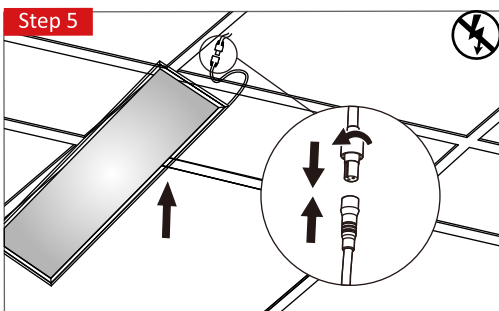

☑ Flat Frame Panels

Office Lighting LED Panel Light 300x1200

Installation Manual

EMEA (Europe, the Middle East and Africa) & Asia

⚠ Incorrect installation may result in power burned or a risk of a fire.

⚡ Ensure the main electrical supply is switched off before installing or maintenance.

Step Frame Panels

Flat Frame Panels

Step 1

Dimension	A(mm)	B(mm)	C(mm)
308x1245	900	276	450
295x1195	740	280	370

Step 2

Step 3

Step 4

① 100-277V AC cable N Blue L Brown
② 100-277V AC cable N Blue L Brown © Yellow-green