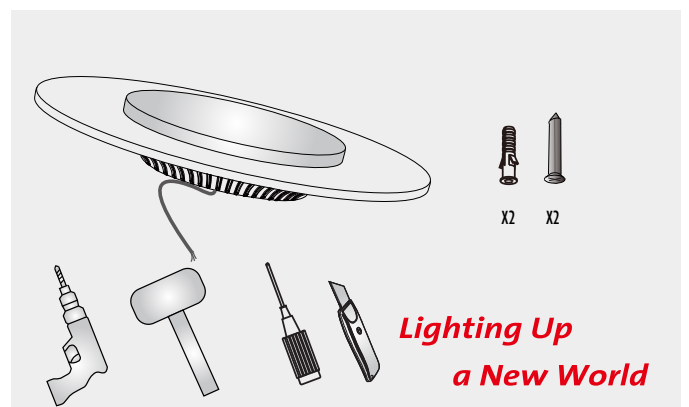

Transparent series Jade - Surface Mounting

☑ Jade

NORDESIGN

NorDesign AS
www.nordesign.no / tlf: 73 84 95 50