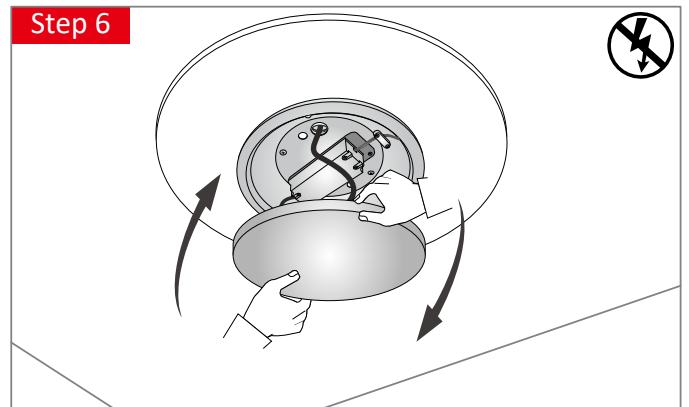

Transparent series Jade - Surface Mounting

☑ Jade

NORDESIGN

NorDesign AS
www.nordesign.no / tlf: 73 84 95 50