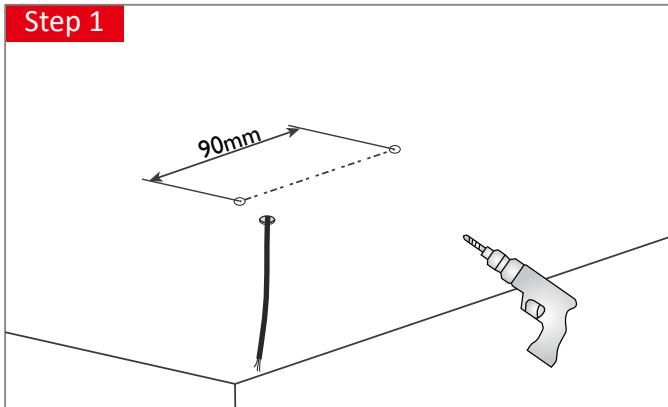

Transparent series Jade - Surface Mounting

☑ Jade

NORDESIGN

NorDesign AS
www.nordesign.no / tlf: 73 84 95 50