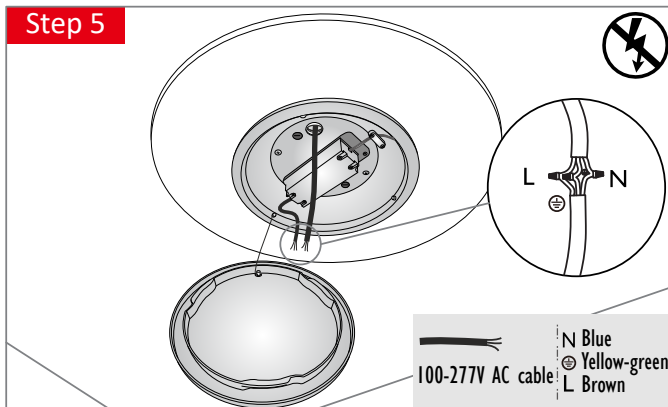

Transparent series Jade - Surface Mounting

☑ Jade

NORDESIGN

NorDesign AS
www.nordesign.no / tlf: 73 84 95 50