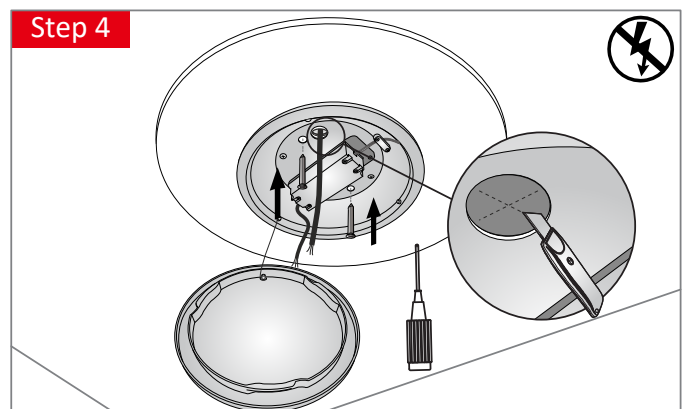

Transparent series Jade - Surface Mounting

☑ Jade

NORDESIGN

NorDesign AS
www.nordesign.no / tlf: 73 84 95 50