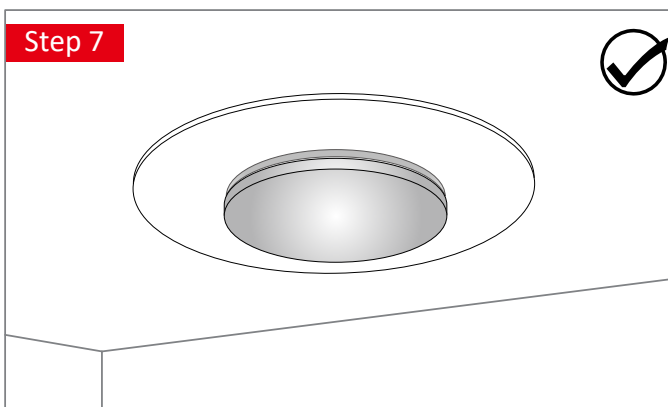

Transparent series Jade - Surface Mounting

☑ Jade

NORDESIGN

NorDesign AS
www.nordesign.no / tlf: 73 84 95 50