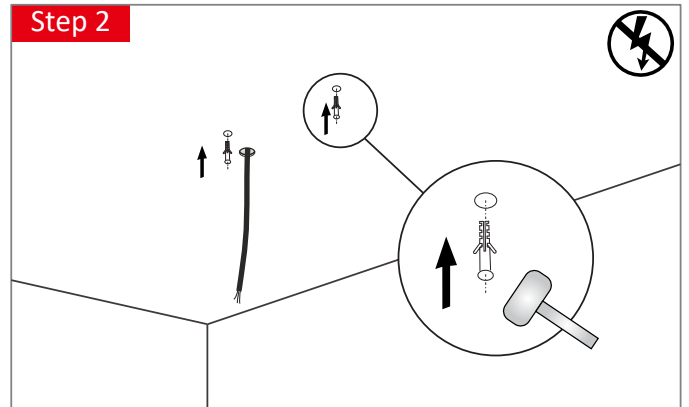

Transparent series Jade - Surface Mounting

☑ Jade

NORDESIGN

NorDesign AS
www.nordesign.no / tlf: 73 84 95 50