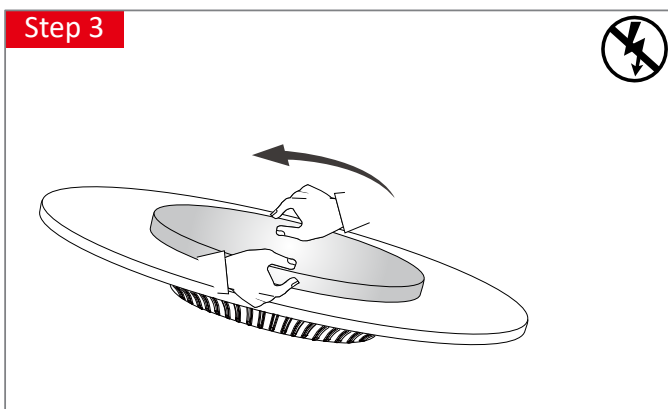

Transparent series Jade - Surface Mounting

☑ Jade

NORDESIGN

NorDesign AS
www.nordesign.no / tlf: 73 84 95 50