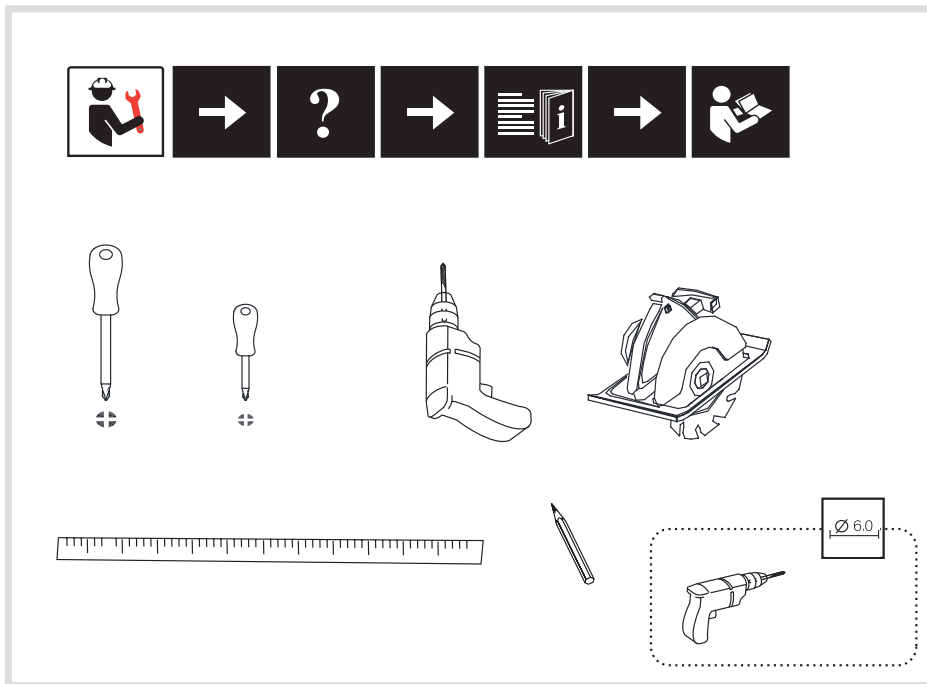

INSTALLASJONSMANUAL

R25 - Vertical ceiling

Single-ended Installation steps

Double ended Installation steps