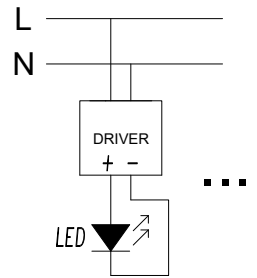

- STANDARD
- MICROPRISM
- LOW UGR
- LENS (ST, WW, BW, OV)
- TRACK

860/1140/1705x65mm (Standard)
L+5mm (INFINITE C)

LEDS C4⁺

INFINITE PRO RECESSED TRIM

3 ON-OFF

3 DALI

4

5