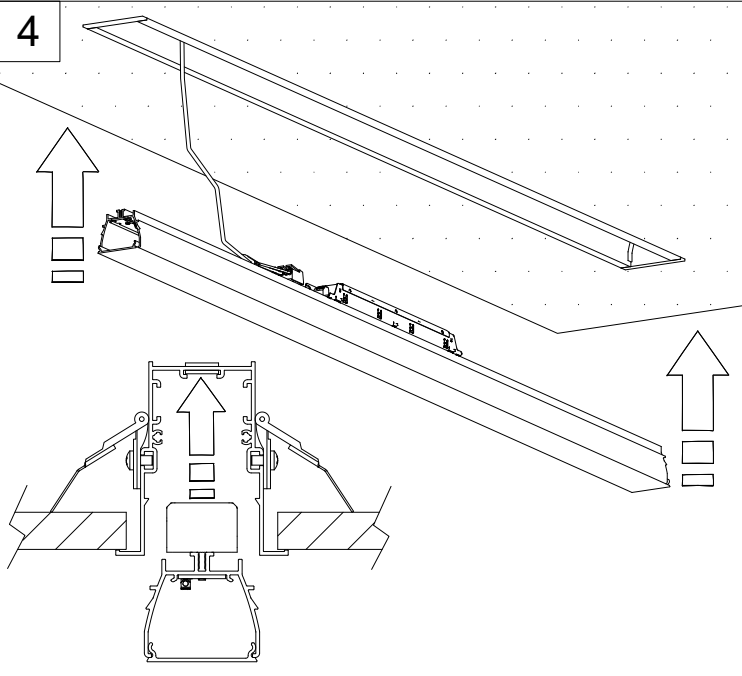

Net Weight (Kg): 0.000

Packing: - x - x -

The photograph may not match the reference exactly. Please read the product description to identify the finish.

INFINITE RECESSED TRIM STRUCTURE

INTERNAL STRUCTURE:

- STANDARD
- MICROPRISM
- LOW UGR
- LENS (ST, WW, BW, OV)
- TRACK

860/1140/1705x65mm (Standard)
L+5mm (INFINITE C)

LEDS C4⁺

INFINITE PRO RECESSED TRIM

3 ON-OFF

3 DALI

4

5