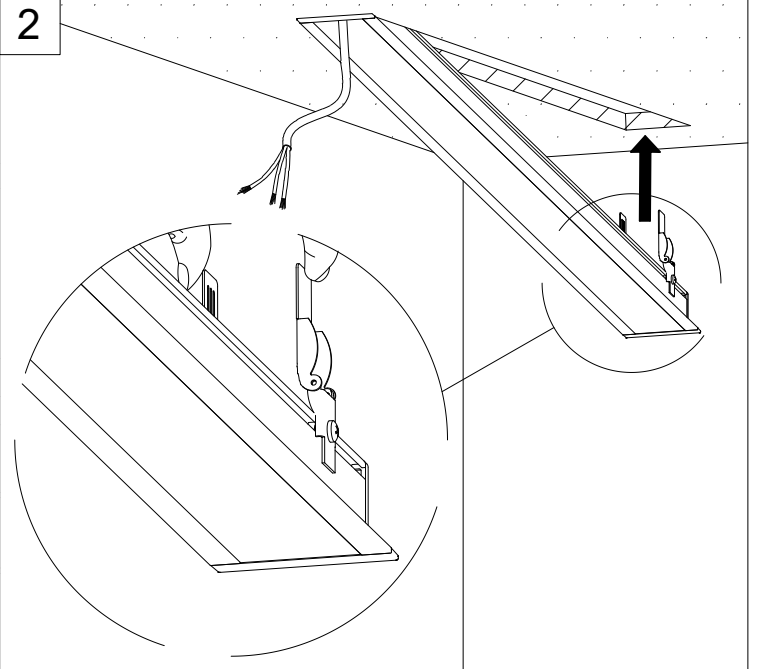

Net Weight (Kg): 0.000

Packing: - x - x -

The photograph may not match the reference exactly. Please read the product description to identify the finish.

INFINITE RECESSED TRIM STRUCTURE

INTERNAL STRUCTURE:

- STANDARD
- MICROPRISM
- LOW UGR
- LENS (ST, WW, BW, OV)
- TRACK

860/1140/1705x65mm (Standard)
L+5mm (INFINITE C)

LEDS C4⁺

INFINITE PRO RECESSED TRIM

3 ON-OFF

3 DALI

4

5