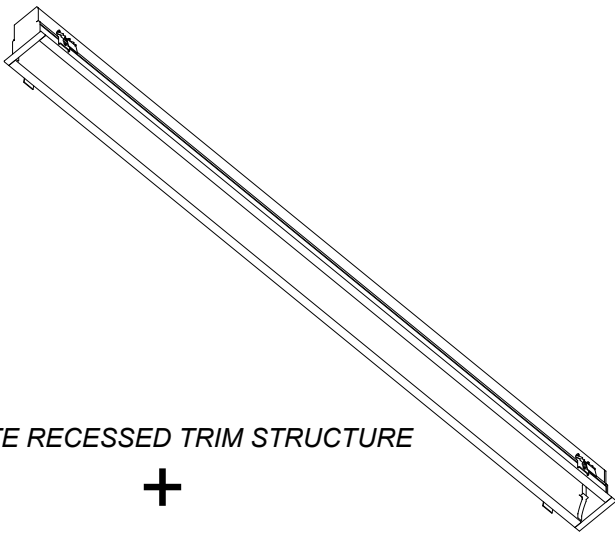

Net Weight (Kg): 0.000

Packing: - x - x -

The photograph may not match the reference exactly. Please read the product description to identify the finish.

INFINITE RECESSED TRIM STRUCTURE

INTERNAL STRUCTURE:

- STANDARD
- MICROPRISM
- LOW UGR
- LENS (ST, WW, BW, OV)
- TRACK

860/1140/1705x65mm (Standard)
L+5mm (INFINITE C)

LEDS C4⁺

INFINITE PRO RECESSED TRIM

3 ON-OFF

3 DALI

4

5