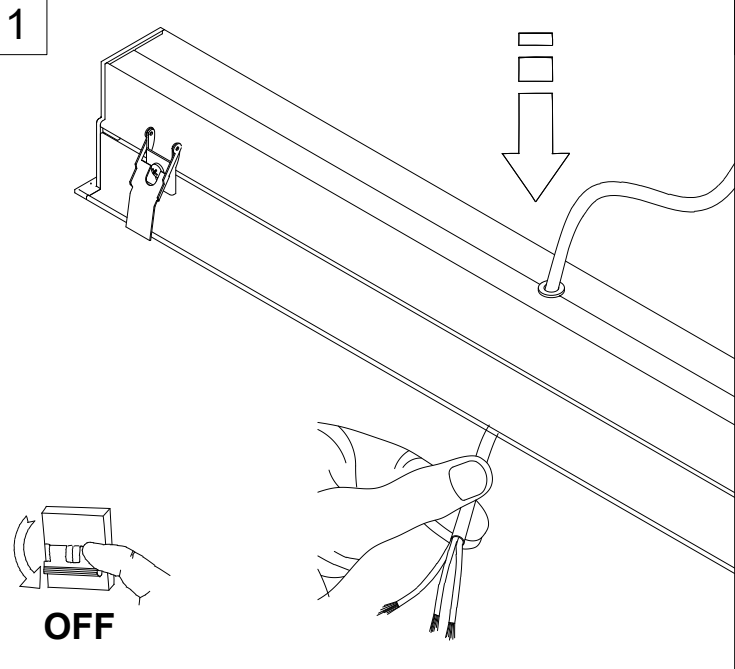

Net Weight (Kg): 0.000

Packing: - x - x -

The photograph may not match the reference exactly. Please read the product description to identify the finish.

INFINITE RECESSED TRIM STRUCTURE

INTERNAL STRUCTURE:

- STANDARD
- MICROPRISM
- LOW UGR
- LENS (ST, WW, BW, OV)
- TRACK

860/1140/1705x65mm (Standard)
L+5mm (INFINITE C)

LEDS C4⁺

INFINITE PRO RECESSED TRIM

3 ON-OFF

3 DALI

4

5