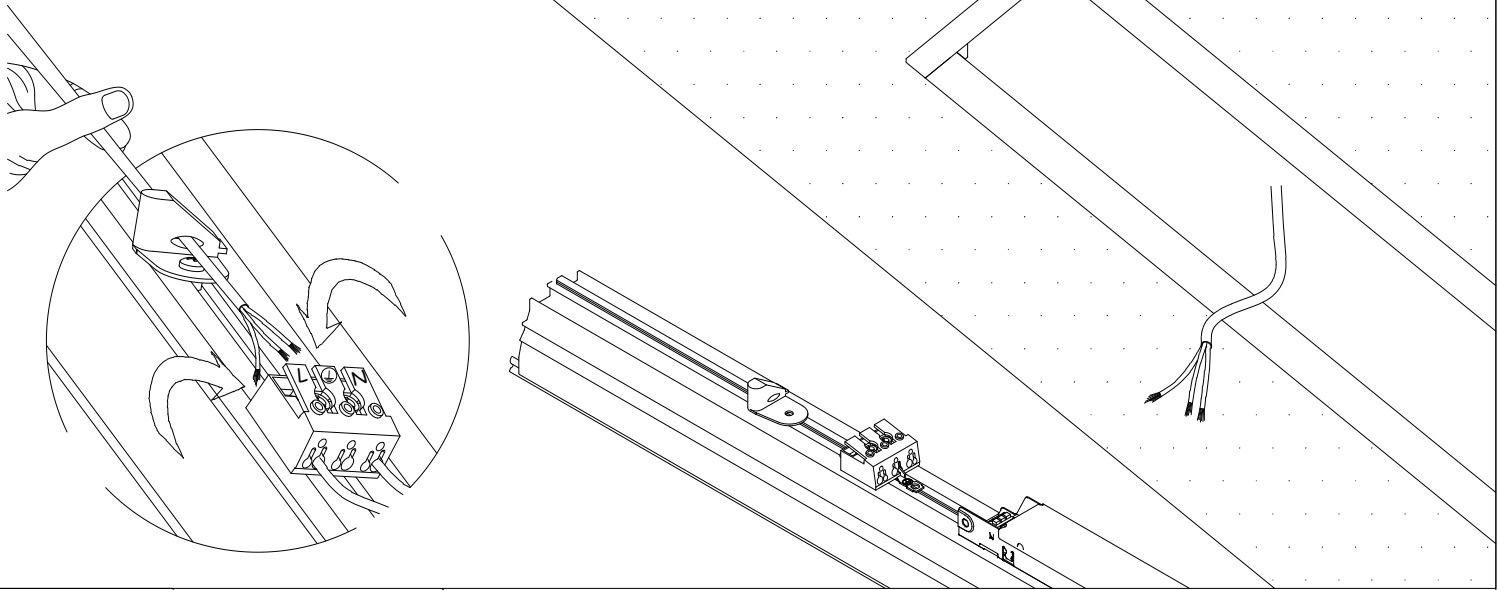

- STANDARD
- MICROPRISM
- LOW UGR
- LENS (ST, WW, BW, OV)
- TRACK

860/1140/1705x65mm (Standard)
L+5mm (INFINITE C)

LEDS C4⁺

INFINITE PRO RECESSED TRIM

3 ON-OFF

3 DALI

4

5