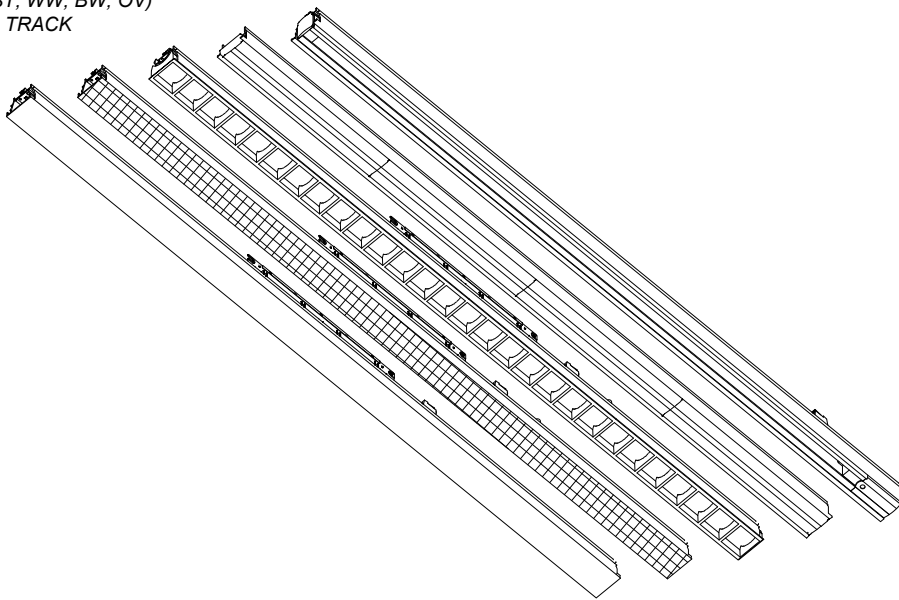

Net Weight (Kg): 0.000

Packing: - x - x -

The photograph may not match the reference exactly. Please read the product description to identify the finish.

INFINITE RECESSED TRIM STRUCTURE

INTERNAL STRUCTURE:

- STANDARD
- MICROPRISM
- LOW UGR
- LENS (ST, WW, BW, OV)
- TRACK

860/1140/1705x65mm (Standard)
L+5mm (INFINITE C)

LEDS C4⁺

INFINITE PRO RECESSED TRIM

3 ON-OFF

3 DALI

4

5