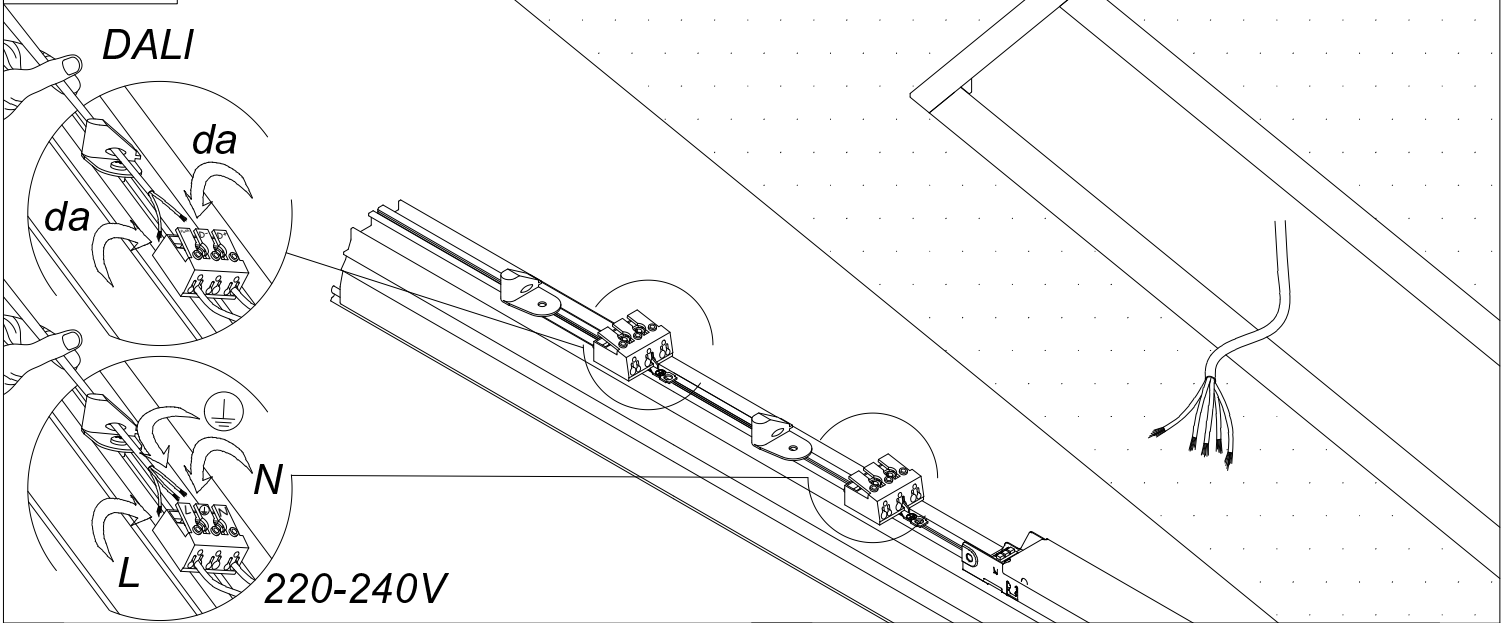

- STANDARD
- MICROPRISM
- LOW UGR
- LENS (ST, WW, BW, OV)
- TRACK

860/1140/1705x65mm (Standard)
L+5mm (INFINITE C)

LEDS C4⁺

INFINITE PRO RECESSED TRIM

3 ON-OFF

3 DALI

4

5