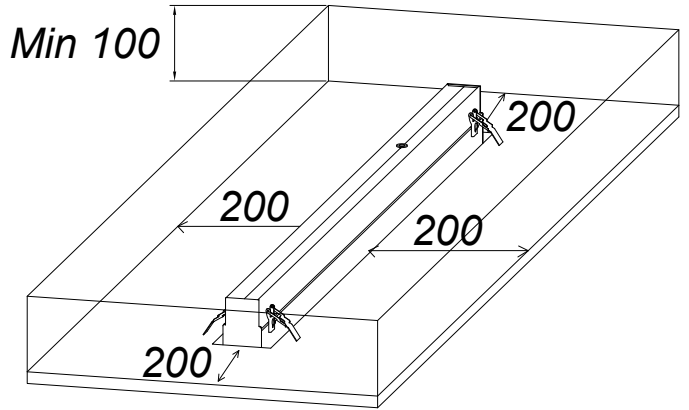

Net Weight (Kg): 0.000

Packing: - x - x -

The photograph may not match the reference exactly. Please read the product description to identify the finish.

INFINITE RECESSED TRIM STRUCTURE

INTERNAL STRUCTURE:

- STANDARD
- MICROPRISM
- LOW UGR
- LENS (ST, WW, BW, OV)
- TRACK

860/1140/1705x65mm (Standard)
L+5mm (INFINITE C)

LEDS C4⁺

INFINITE PRO RECESSED TRIM

3 ON-OFF

3 DALI

4

5