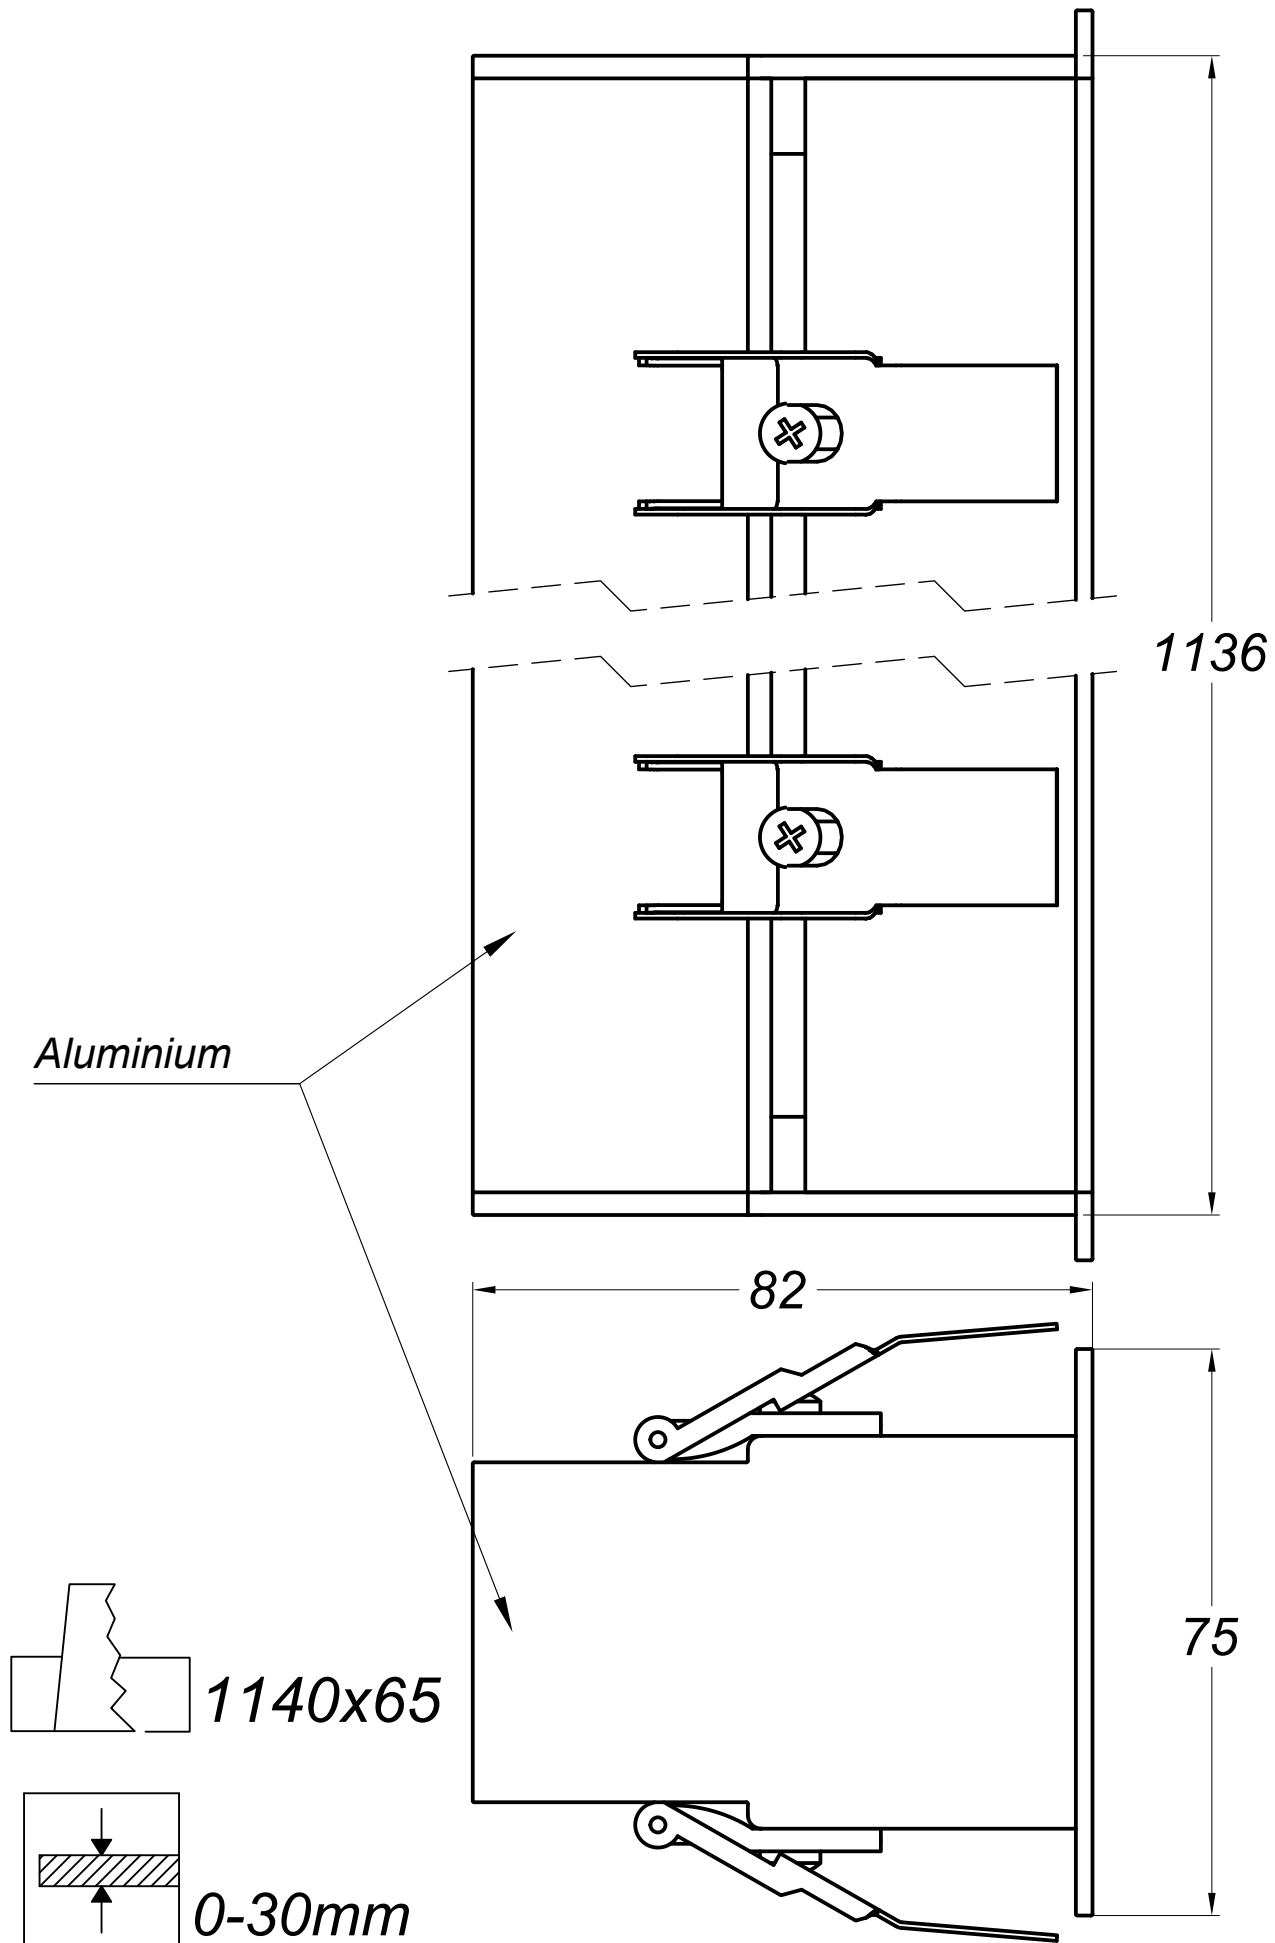

90-7434-14-00

V0

INFINITE PRO Downlight recessed

Description

Ceiling recessed

For downlighting. Professional LED module with stand-alone unit. High performance effective lm/W. Compact, high performance product. Structure material: Aluminium. Structure finish: White. Warranty: 5 Years.

Finish
White

Material
Aluminium

TECHNICAL CHARACTERISTICS

Luminaire

Warranty: 5 Years

Logistics

Energy Efficiency: NA

EAN Code: 8435526893645

Net Weight (Kg): 0.000

Packing: - x - x -

The photograph may not match the reference exactly. Please read the product description to identify the finish.

INFINITE RECESSED TRIM STRUCTURE

INTERNAL STRUCTURE:

- STANDARD
- MICROPRISM
- LOW UGR
- LENS (ST, WW, BW, OV)
- TRACK

860/1140/1705x65mm (Standard)
L+5mm (INFINITE C)

LEDS C4⁺

INFINITE PRO RECESSED TRIM

3 ON-OFF

3 DALI

4

5