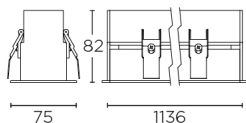

90-7434-14-00

V0

INFINITE PRO Downlight recessed

Description

Ceiling recessed

For downlighting. Professional LED module with stand-alone unit. High performance effective lm/W. Compact, high performance product. Structure material: Aluminium. Structure finish: White. Warranty: 5 Years.

Finish
White

Material
Aluminium

TECHNICAL CHARACTERISTICS

Luminaire

Warranty: 5 Years

Logistics

Energy Efficiency: NA

EAN Code: 8435526893645

Net Weight (Kg): 0.000

Packing: - x - x -

The photograph may not match the reference exactly. Please read the product description to identify the finish.