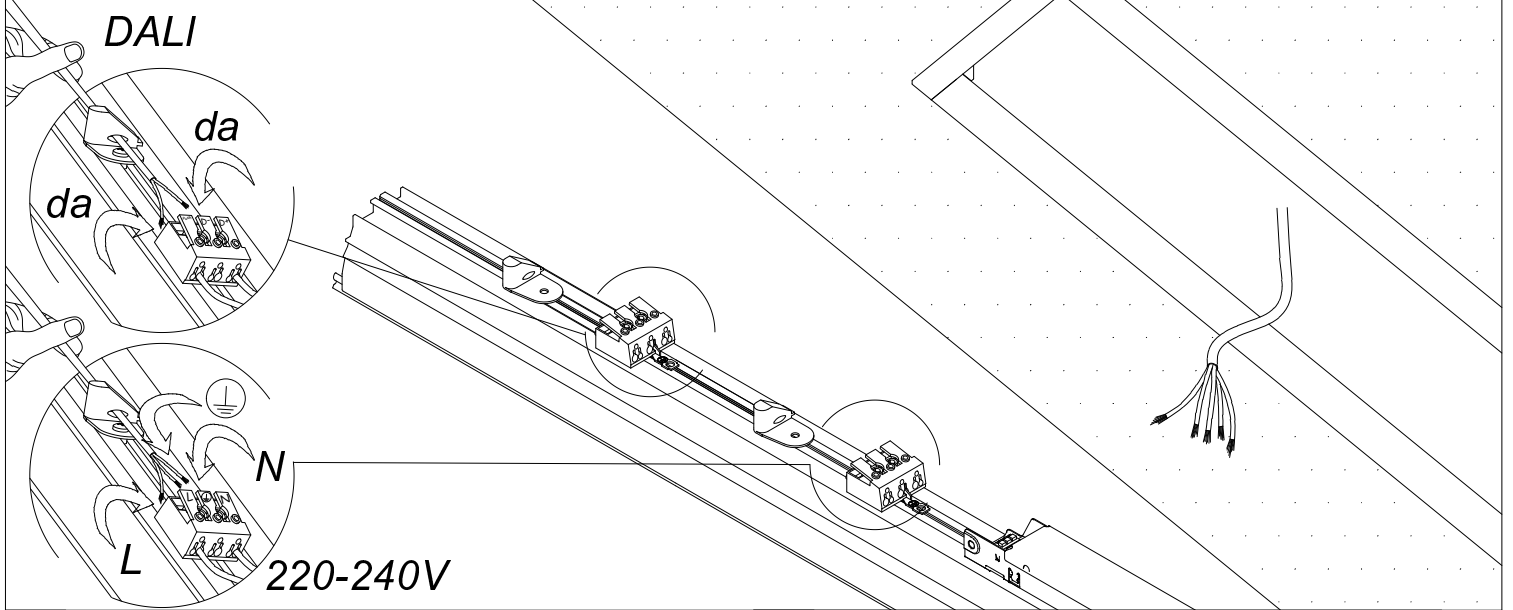

The photograph may not match the reference exactly. Please read the product description to identify the finish.

INFINITE RECESSED TRIM STRUCTURE

INTERNAL STRUCTURE:

- STANDARD
- MICROPRISM
- LOW UGR
- LENS (ST, WW, BW, OV)
- TRACK

860/1140/1705x65mm (Standard)
L+5mm (INFINITE C)

LEDS C4⁺

INFINITE PRO RECESSED TRIM

3 ON-OFF

3 DALI

4

5