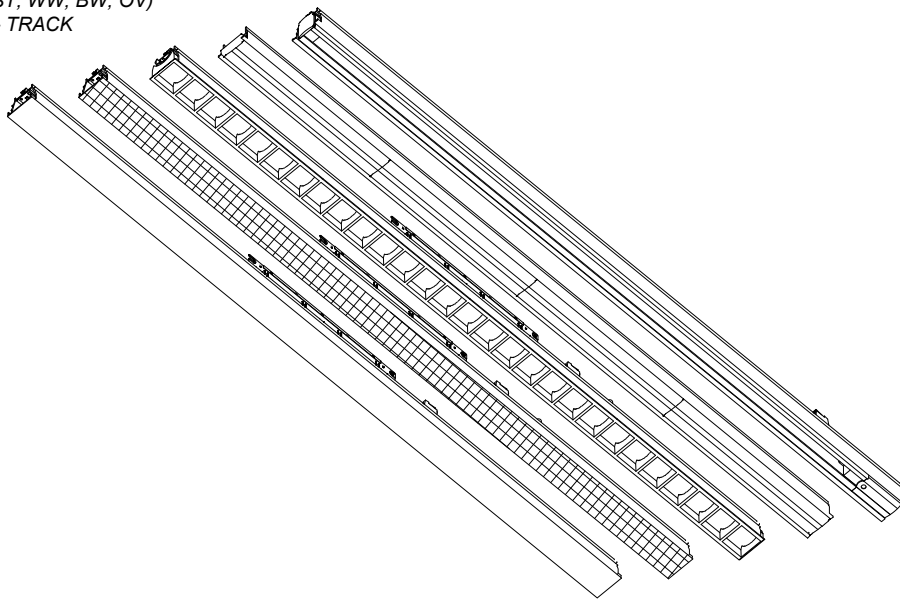

The photograph may not match the reference exactly. Please read the product description to identify the finish.

INFINITE RECESSED TRIM STRUCTURE

INTERNAL STRUCTURE:

- STANDARD
- MICROPRISM
- LOW UGR
- LENS (ST, WW, BW, OV)
- TRACK

860/1140/1705x65mm (Standard)
L+5mm (INFINITE C)

LEDS C4⁺

INFINITE PRO RECESSED TRIM

3 ON-OFF

3 DALI

4

5