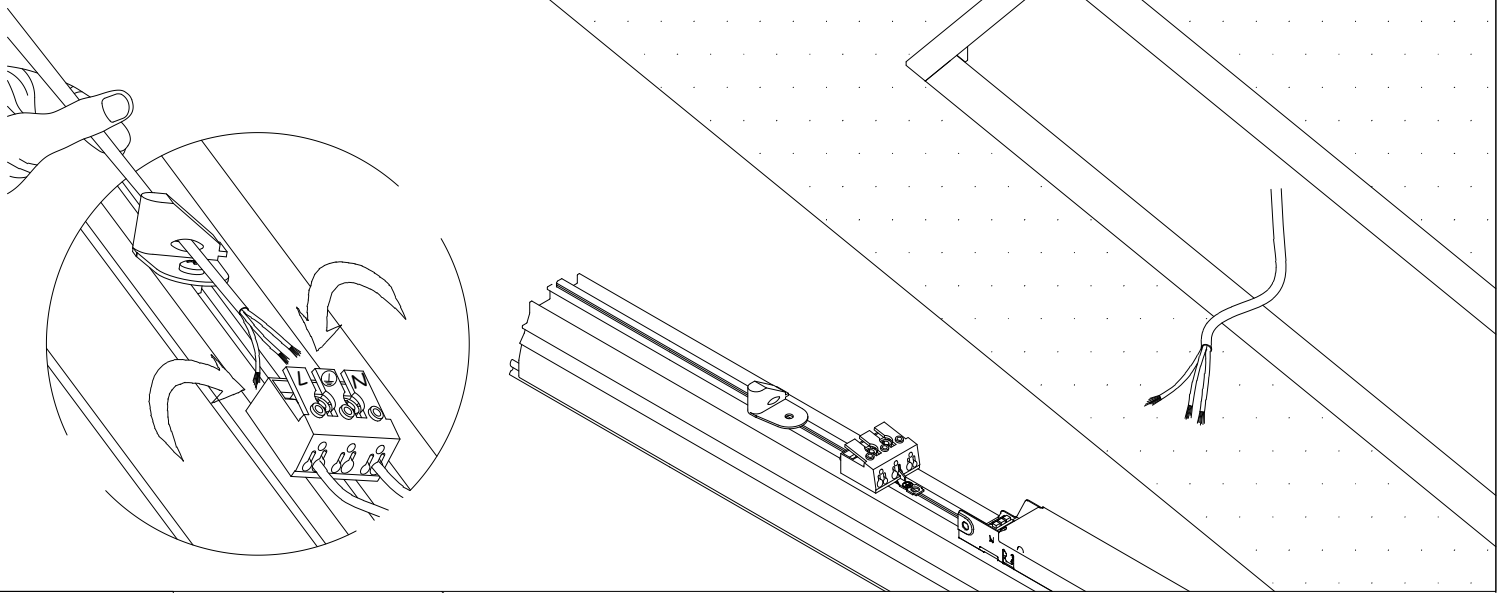

LEDS C4⁺

INFINITE PRO RECESSED TRIM

3 ON-OFF