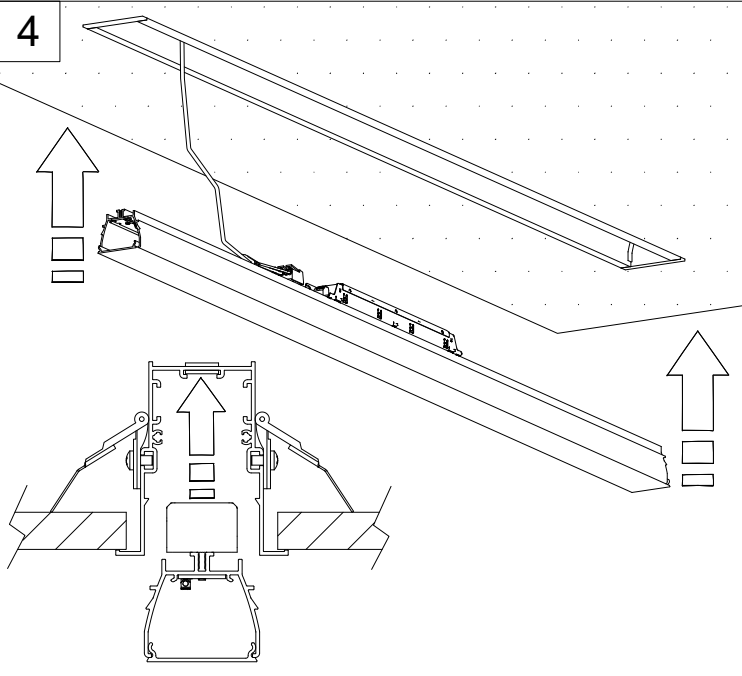

The photograph may not match the reference exactly. Please read the product description to identify the finish.

INFINITE RECESSED TRIM STRUCTURE

INTERNAL STRUCTURE:

- STANDARD
- MICROPRISM
- LOW UGR
- LENS (ST, WW, BW, OV)
- TRACK

860/1140/1705x65mm (Standard)
L+5mm (INFINITE C)

LEDS C4⁺

INFINITE PRO RECESSED TRIM

3 ON-OFF

3 DALI

4

5