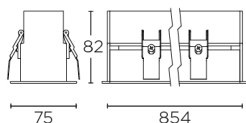

Finish
White

Material
Aluminium

TECHNICAL CHARACTERISTICS

GEAR
Voltage / Frequency: NA

Luminaire
Warranty: 5 Years

Logistics
Energy Efficiency: NA
EAN Code: 8435526893355
Net Weight (Kg): 0.000
Packing: - x - x -

The photograph may not match the reference exactly. Please read the product description to identify the finish.

INFINITE RECESSED TRIM STRUCTURE

INTERNAL STRUCTURE:

- STANDARD
- MICROPRISM
- LOW UGR
- LENS (ST, WW, BW, OV)
- TRACK

860/1140/1705x65mm (Standard)
L+5mm (INFINITE C)

LEDS C4⁺

INFINITE PRO RECESSED TRIM

3 ON-OFF

3 DALI

4

5