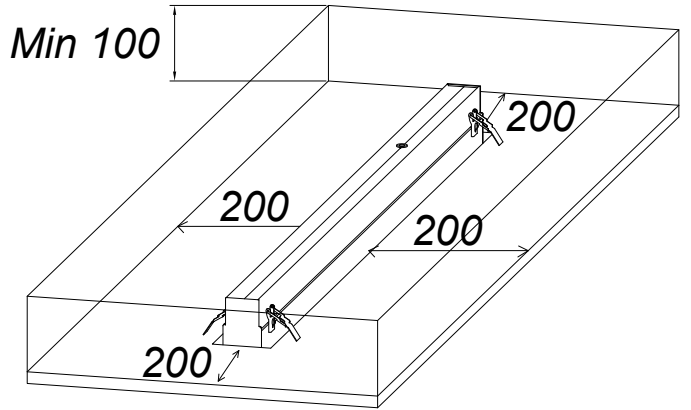

90-7408-14-00

V0

INFINITE Downlight recessed

Description

Ceiling recessed

For downlighting. Professional LED module with stand-alone unit. Compact, high performance product. Structure material: Aluminium. Structure finish: White. Warranty: 5 Years.

Finish
White

Material
Aluminium

TECHNICAL CHARACTERISTICS

GEAR
Voltage / Frequency: NA

Luminaire
Warranty: 5 Years

Logistics
Energy Efficiency: NA
EAN Code: 8435526893355
Net Weight (Kg): 0.000
Packing: - x - x -

The photograph may not match the reference exactly. Please read the product description to identify the finish.

INFINITE RECESSED TRIM STRUCTURE

INTERNAL STRUCTURE:

- STANDARD
- MICROPRISM
- LOW UGR
- LENS (ST, WW, BW, OV)
- TRACK

860/1140/1705x65mm (Standard)
L+5mm (INFINITE C)

LEDS C4⁺

INFINITE PRO RECESSED TRIM

3 ON-OFF

3 DALI

4

5