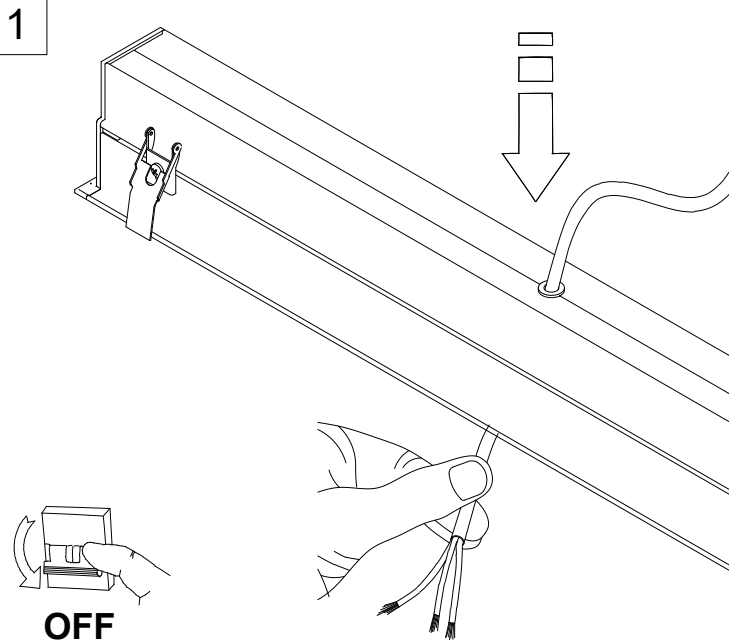

The photograph may not match the reference exactly. Please read the product description to identify the finish.

INFINITE RECESSED TRIM STRUCTURE

INTERNAL STRUCTURE:

- STANDARD
- MICROPRISM
- LOW UGR
- LENS (ST, WW, BW, OV)
- TRACK

860/1140/1705x65mm (Standard)
L+5mm (INFINITE C)

LEDS C4⁺

INFINITE PRO RECESSED TRIM

3 ON-OFF

3 DALI

4

5