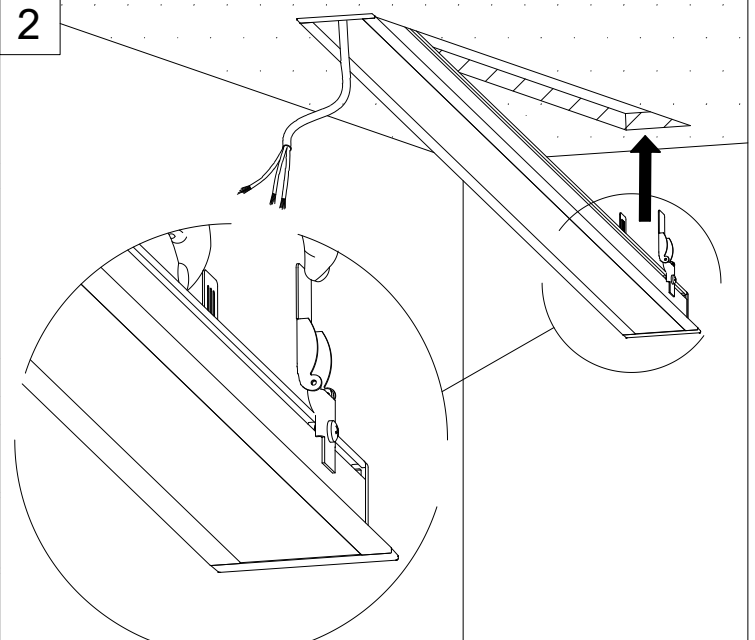

The photograph may not match the reference exactly. Please read the product description to identify the finish.

INFINITE RECESSED TRIM STRUCTURE

INTERNAL STRUCTURE:

- STANDARD
- MICROPRISM
- LOW UGR
- LENS (ST, WW, BW, OV)
- TRACK

860/1140/1705x65mm (Standard)
L+5mm (INFINITE C)

LEDS C4⁺

INFINITE PRO RECESSED TRIM

3 ON-OFF

3 DALI

4

5