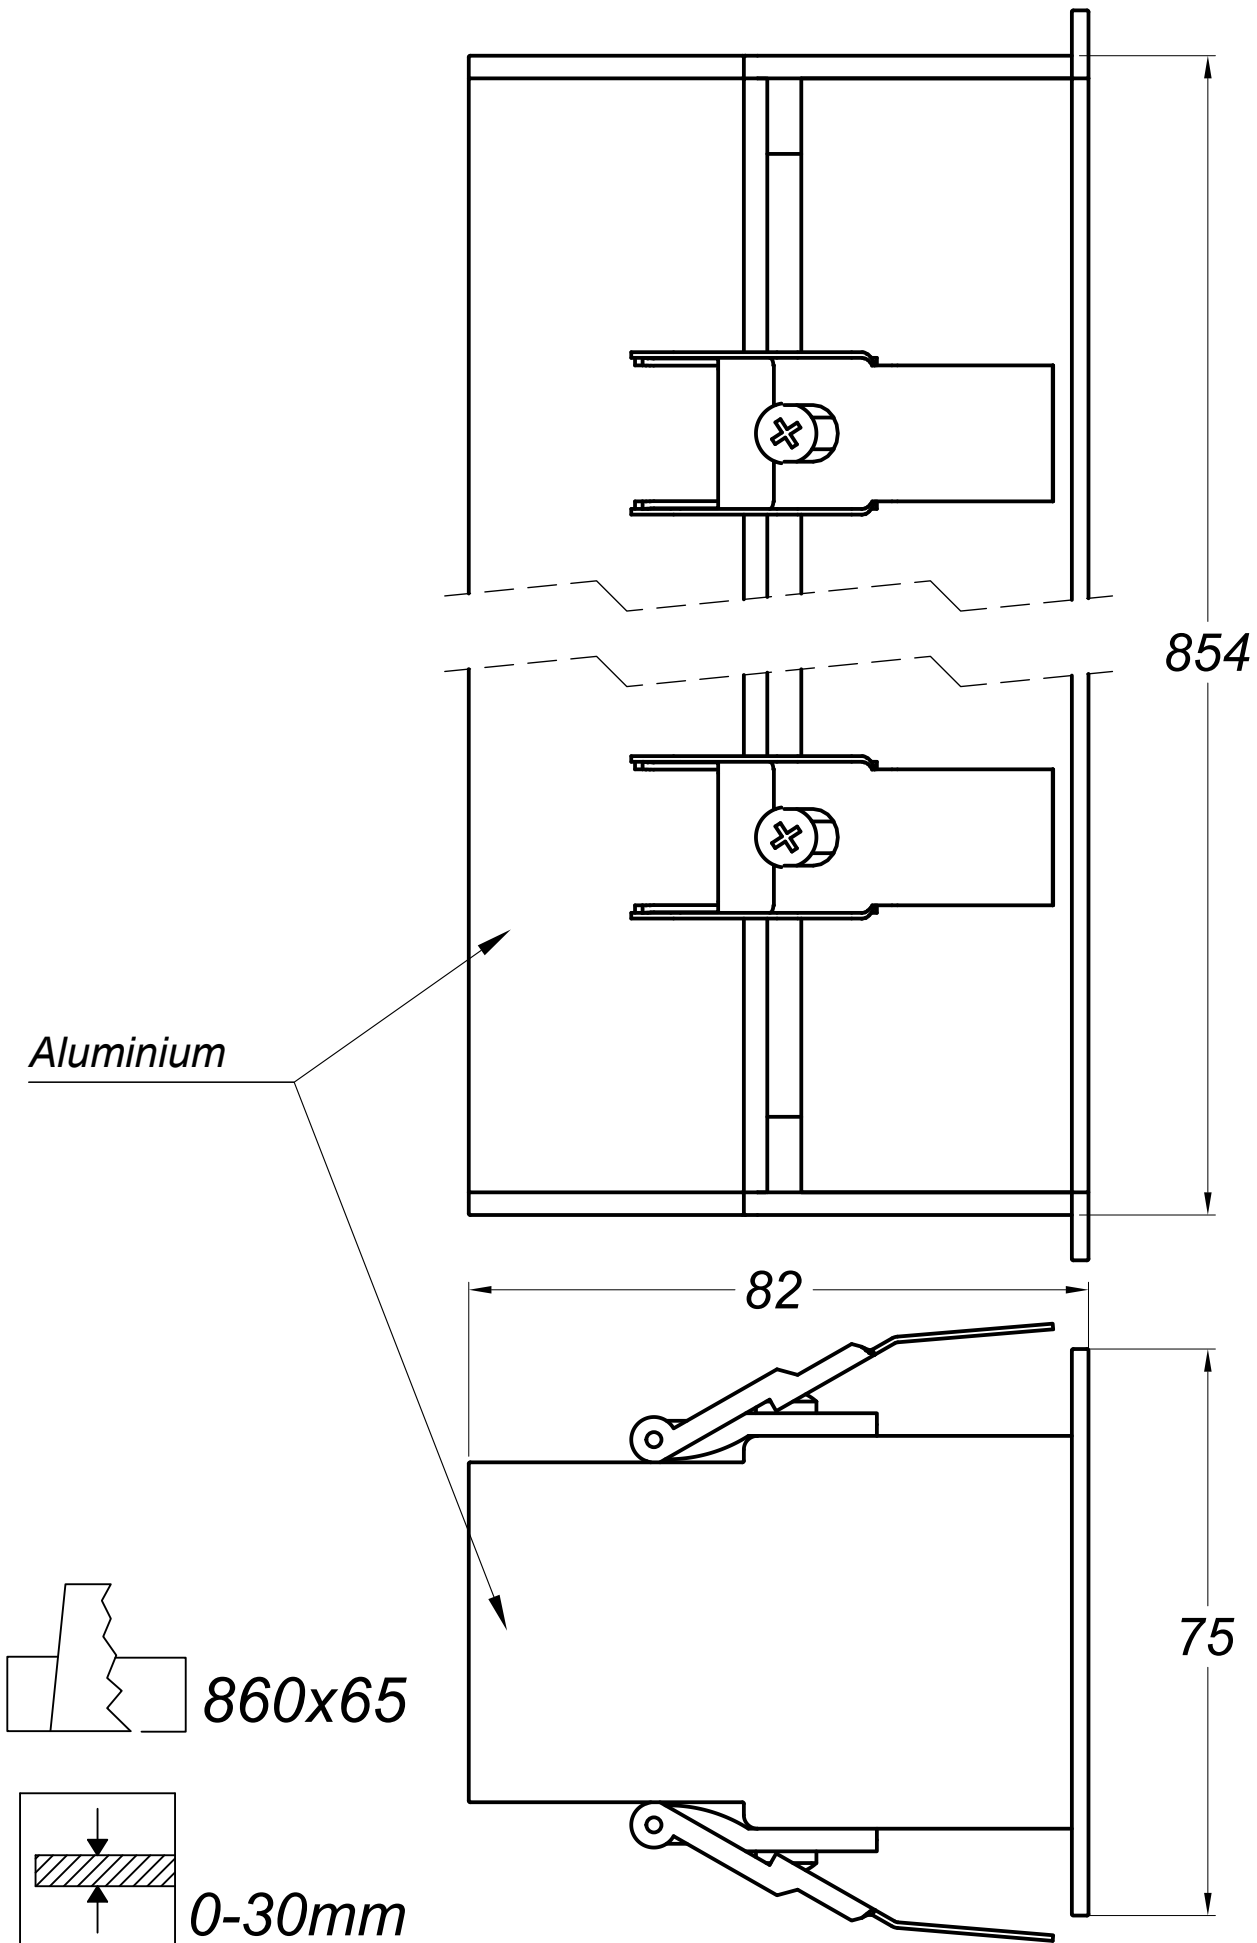

90-7408-14-00

V0

INFINITE Downlight recessed

Description

Ceiling recessed

For downlighting. Professional LED module with stand-alone unit. Compact, high performance product. Structure material: Aluminium. Structure finish: White. Warranty: 5 Years.

Finish
White

Material
Aluminium

TECHNICAL CHARACTERISTICS

GEAR
Voltage / Frequency: NA

Luminaire
Warranty: 5 Years

Logistics
Energy Efficiency: NA
EAN Code: 8435526893355
Net Weight (Kg): 0.000
Packing: - x - x -

The photograph may not match the reference exactly. Please read the product description to identify the finish.

INFINITE RECESSED TRIM STRUCTURE

INTERNAL STRUCTURE:

- STANDARD
- MICROPRISM
- LOW UGR
- LENS (ST, WW, BW, OV)
- TRACK

860/1140/1705x65mm (Standard)
L+5mm (INFINITE C)

LEDS C4⁺

INFINITE PRO RECESSED TRIM

3 ON-OFF

3 DALI

4

5