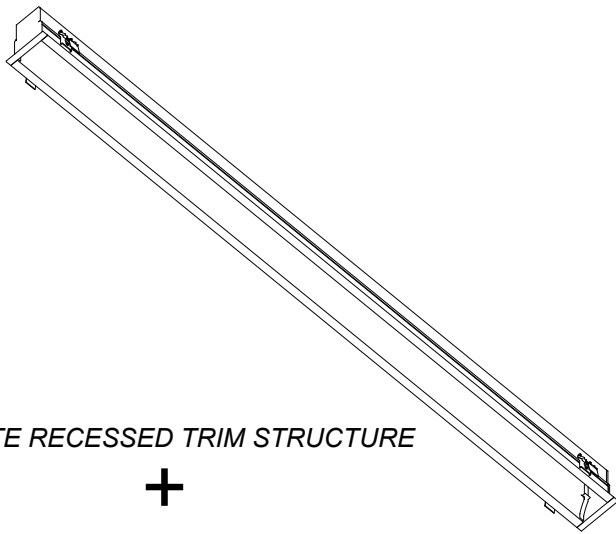

90-7408-14-00

V0

INFINITE Downlight recessed

Description

Ceiling recessed

For downlighting. Professional LED module with stand-alone unit. Compact, high performance product. Structure material: Aluminium. Structure finish: White. Warranty: 5 Years.

Finish
White

Material
Aluminium

TECHNICAL CHARACTERISTICS

GEAR
Voltage / Frequency: NA

Luminaire
Warranty: 5 Years

Logistics
Energy Efficiency: NA
EAN Code: 8435526893355
Net Weight (Kg): 0.000
Packing: - x - x -

The photograph may not match the reference exactly. Please read the product description to identify the finish.

INFINITE RECESSED TRIM STRUCTURE

INTERNAL STRUCTURE:

- STANDARD
- MICROPRISM
- LOW UGR
- LENS (ST, WW, BW, OV)
- TRACK

860/1140/1705x65mm (Standard)
L+5mm (INFINITE C)

LEDS C4⁺

INFINITE PRO RECESSED TRIM

3 ON-OFF

3 DALI

4

5