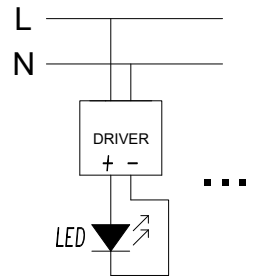

INFINITE RECESSED TRIM STRUCTURE

INTERNAL STRUCTURE:

- STANDARD
- MICROPRISM
- LOW UGR
- LENS (ST, WW, BW, OV)
- TRACK

860/1140/1705x65mm (Standard)
L+5mm (INFINITE C)