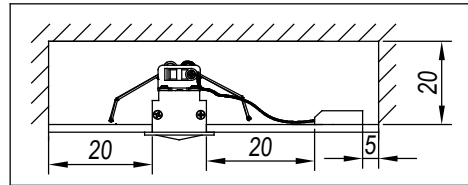

The photograph may not match the reference exactly. Please read the product description to identify the finish.

40x328

0-18mm

### TRIMLESS

- 3LEDS: 36x84mm
- 6LEDS: 36x164mm
- 12LEDS: 36x323mm
- 18LEDS: 36x482mm
- 3X3LEDS: 90x90mm

### TRIM

- 3LEDS: 40x88mm
- 6LEDS: 40x168mm
- 12LEDS: 40x328mm
- 18LEDS: 40x486mm
- 3X3LEDS: 95x95mm

1