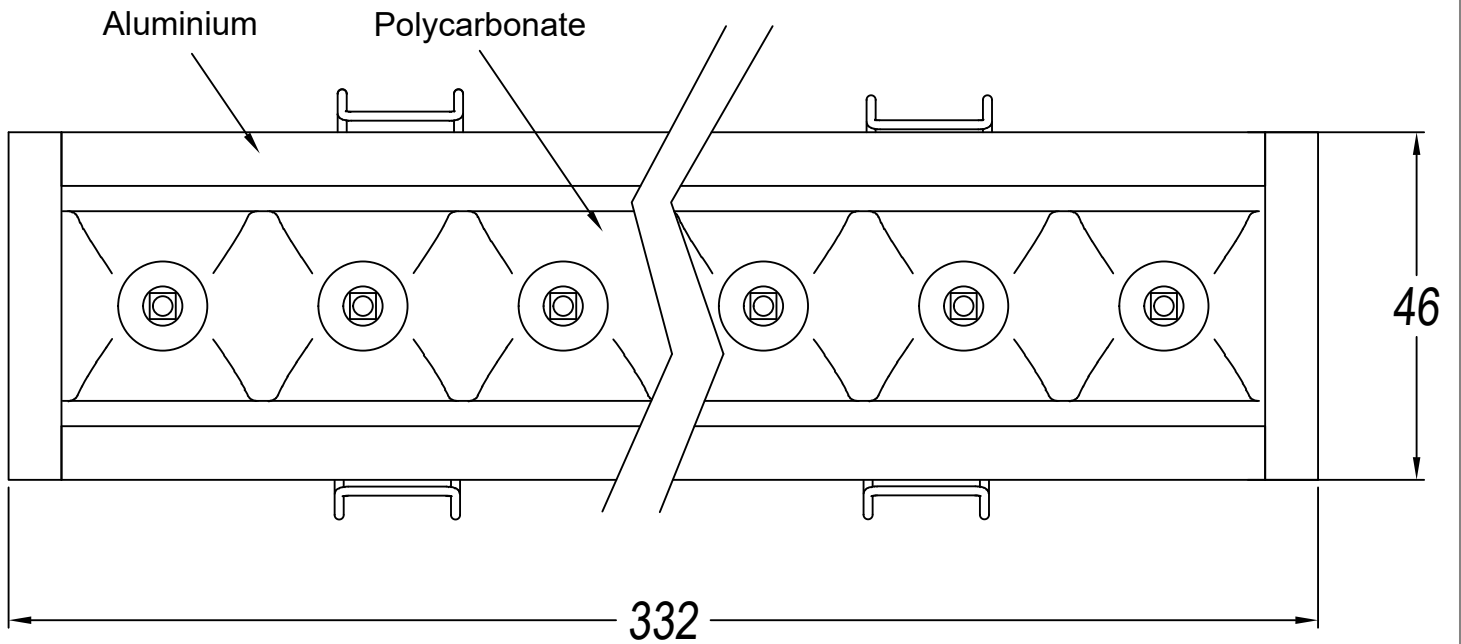

40x328

0-18mm