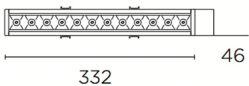

**Finish**

White  
Black

**Material**

Aluminium  
Polycarbonate

40x328

0-18

**TECHNICAL CHARACTERISTICS**

**Light source**

The photograph may not match the reference exactly. Please read the product description to identify the finish.

40x328

0-18mm

### TRIMLESS

- 3LEDS: 36x84mm
- 6LEDS: 36x164mm
- 12LEDS: 36x323mm
- 18LEDS: 36x482mm
- 3X3LEDS: 90x90mm

### TRIM

- 3LEDS: 40x88mm
- 6LEDS: 40x168mm
- 12LEDS: 40x328mm
- 18LEDS: 40x486mm
- 3X3LEDS: 95x95mm

1