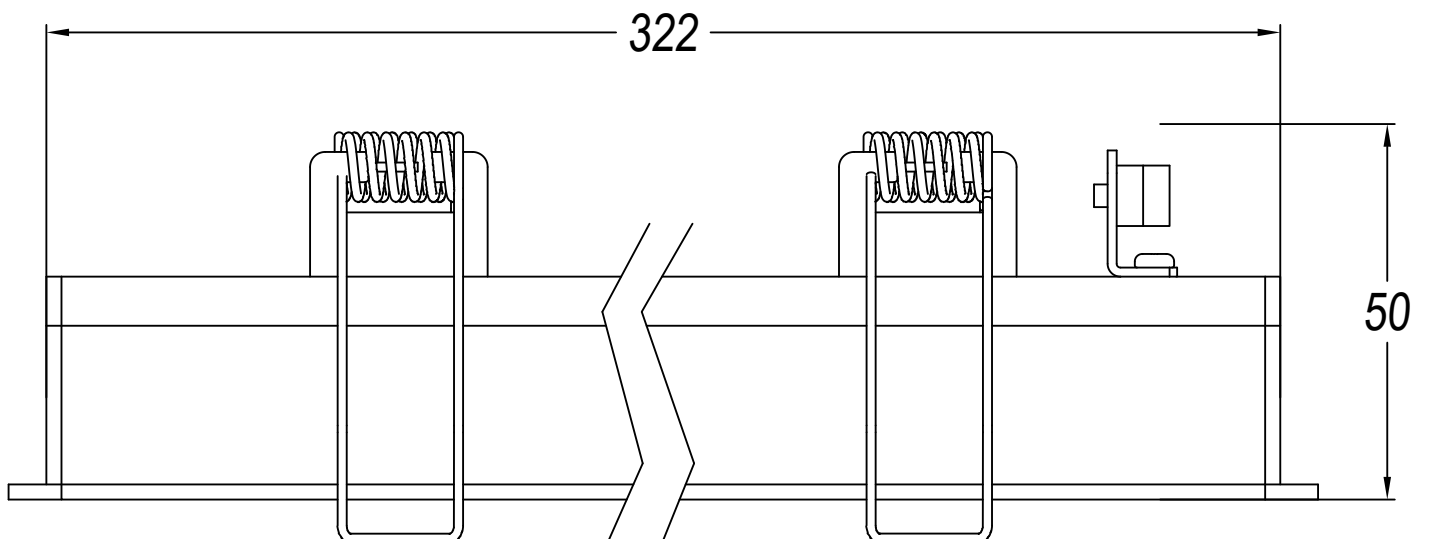

40x328

0-18mm