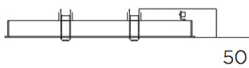

**Finish**

White  
Black

**Material**

Aluminium  
Polycarbonate

40x328

0-18

**TECHNICAL CHARACTERISTICS**

**Light source**