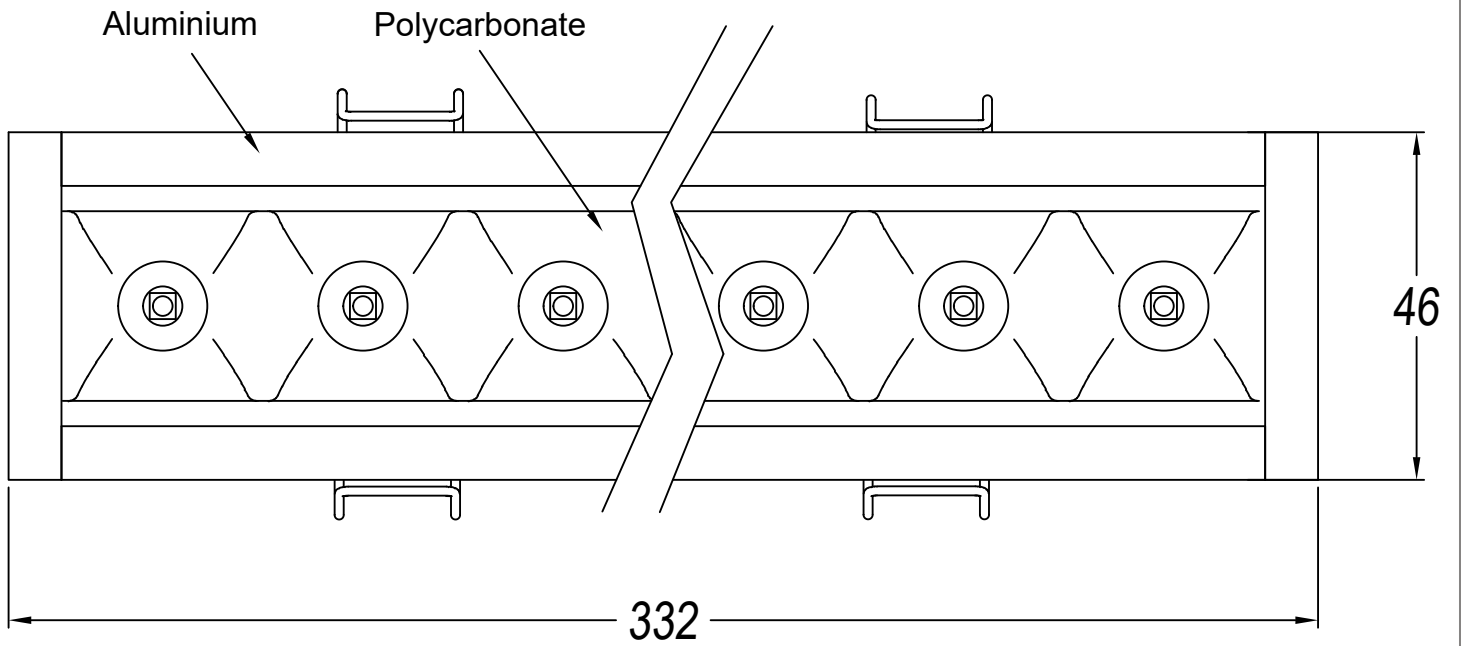

Warranty: 2 Years

Logistics

Energy Efficiency: LED A++

EAN Code: 8435526844029

Net Weight (Kg): 0.000

Packing: 130 x 130 x 370

Masterbox: 1

The photograph may not match the reference exactly. Please read the product description to identify the finish.

40x328

0-18mm

TRIMLESS

- 3LEDS: 36x84mm
- 6LEDS: 36x164mm
- 12LEDS: 36x323mm
- 18LEDS: 36x482mm
- 3X3LEDS: 90x90mm

TRIM

- 3LEDS: 40x88mm
- 6LEDS: 40x168mm
- 12LEDS: 40x328mm
- 18LEDS: 40x486mm
- 3X3LEDS: 95x95mm