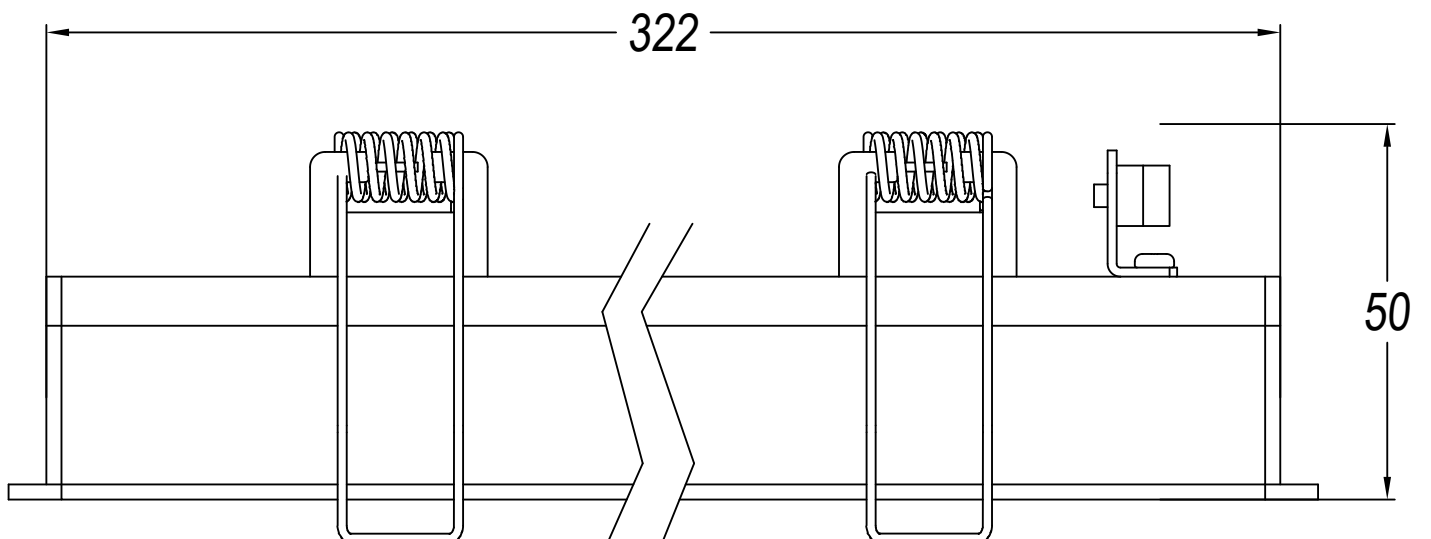

Warranty: 2 Years

Logistics

Energy Efficiency: LED A++

EAN Code: 8435526844029

Net Weight (Kg): 0.000

Packing: 130 x 130 x 370

Masterbox: 1

The photograph may not match the reference exactly. Please read the product description to identify the finish.

40x328

0-18mm

TRIMLESS

- 3LEDS: 36x84mm
- 6LEDS: 36x164mm
- 12LEDS: 36x323mm
- 18LEDS: 36x482mm
- 3X3LEDS: 90x90mm

TRIM

- 3LEDS: 40x88mm
- 6LEDS: 40x168mm
- 12LEDS: 40x328mm
- 18LEDS: 40x486mm
- 3X3LEDS: 95x95mm