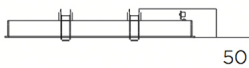

Finish

White
Black

Material

Aluminium
Polycarbonate

40x328

0-18

TECHNICAL CHARACTERISTICS

Light source