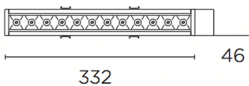

90-6379-14-60

V0

BENTO Downlight recessed

Description

Downlights

For downlighting. UGR <10. Maximum visual comfort with invisible lamp effect. Structure material: Aluminium, Polycarbonate. Structure finish: White, Black. Warranty: 2 Years.

Finish

White
Black

Material

Aluminium
Polycarbonate

40x328

0-18

TECHNICAL CHARACTERISTICS

Light source