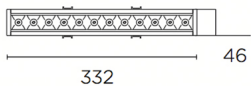

Material

Aluminium
Polycarbonate

40x328

0-18