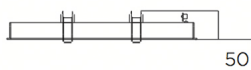

### Material

Aluminium  
Polycarbonate

40x328

0-18