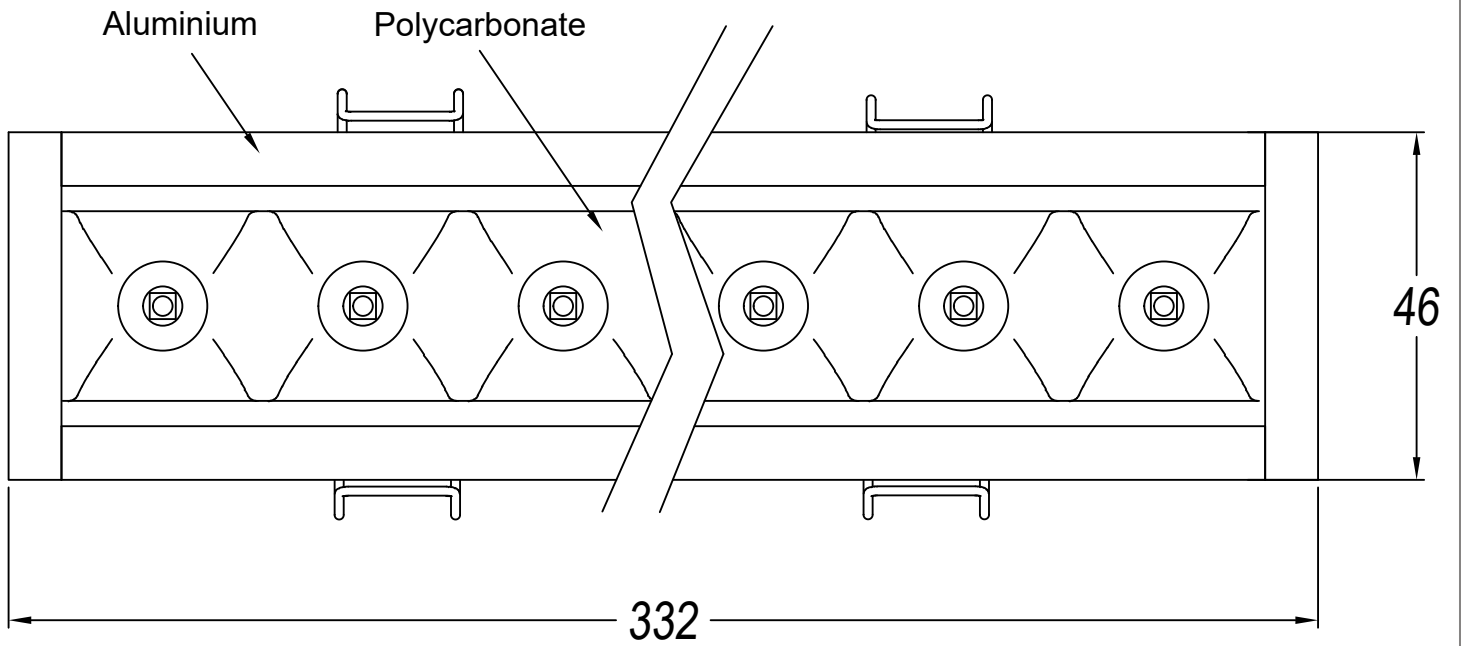

#### Logistics

Energy Efficiency: LED A++

EAN Code: 8435526844005

Net Weight (Kg): 0.000

Packing: 130 x 130 x 370

Masterbox: 1

The photograph may not match the reference exactly. Please read the product description to identify the finish.

### TRIMLESS

- 3LEDS: 36x84mm
- 6LEDS: 36x164mm
- 12LEDS: 36x323mm
- 18LEDS: 36x482mm
- 3X3LEDS: 90x90mm