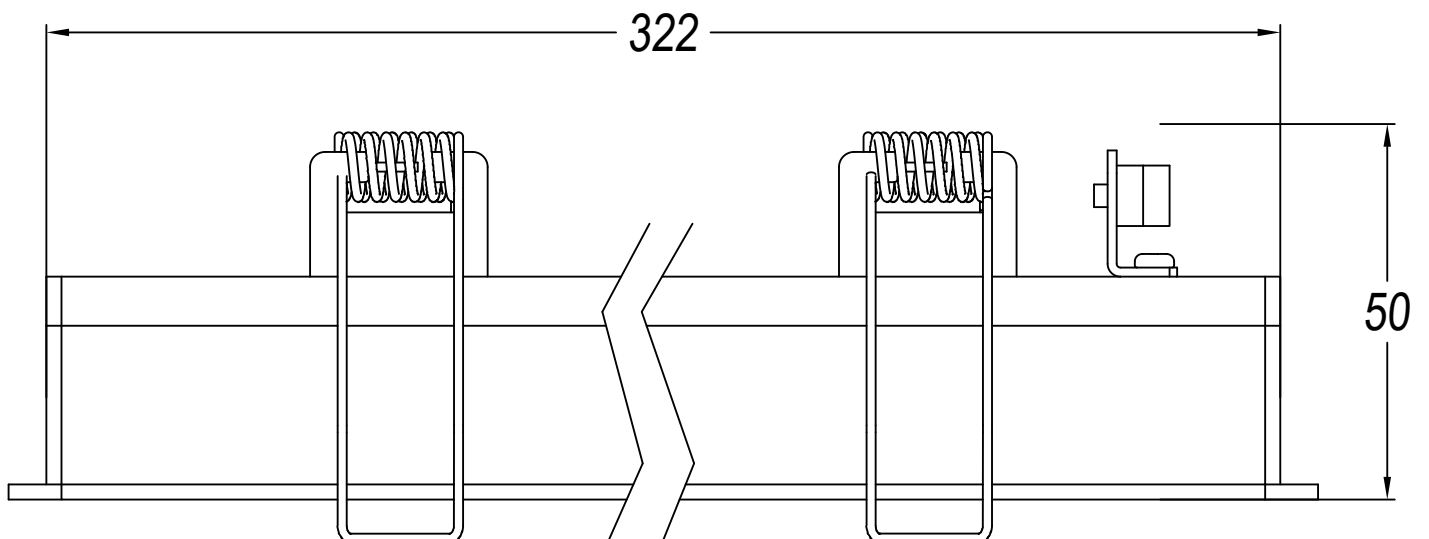

#### Logistics

Energy Efficiency: LED A++

EAN Code: 8435526844005

Net Weight (Kg): 0.000

Packing: 130 x 130 x 370

Masterbox: 1

The photograph may not match the reference exactly. Please read the product description to identify the finish.