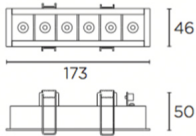

Material

Aluminium
Polycarbonate

TECHNICAL CHARACTERISTICS

Light source

Light source: LED CREE

Output (W): 13.2 W

Color temperature: Warm White - 3000K

CRI: 90

Real Lumen: 570

Nominal Lumen: 690

Qty Leds: 6

Lm/Real W: 44

Life Time: 40.000h L80B20

Bin / Grup: 7C1 o 7B4

MacAdam steps: 3

UGR: 12.1

Photobiological risk: RG2

GEAR

This item requires gear. It is not included.

Voltage / Frequency: max. 700mA

Luminaire

Warranty: 2 Years

Logistics

Energy Efficiency: LED A++

EAN Code: 8435526843947

Net Weight (Kg): 0.000

Packing: 100 x 100 x 260

Masterbox: 1

40x168

0-18

The photograph may not match the reference exactly. Please read the product description to identify the finish.