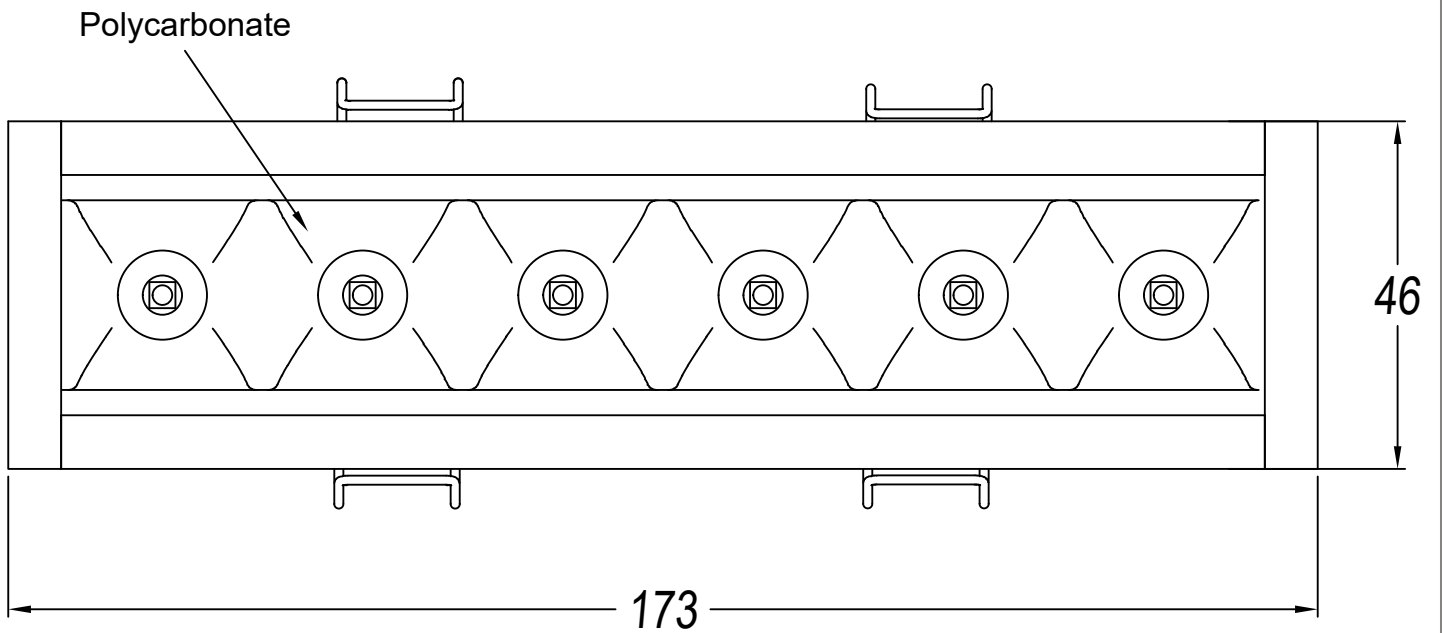

Energy Efficiency: LED A++

EAN Code: 8435526843923

Net Weight (Kg): 0.000

Packing: 100 x 100 x 260

Masterbox: 1

40x168

0-18

The photograph may not match the reference exactly. Please read the product description to identify the finish.

40x168

0-18mm

TRIMLESS

- 3LEDS: 36x84mm
- 6LEDS: 36x164mm
- 12LEDS: 36x323mm
- 18LEDS: 36x482mm
- 3X3LEDS: 90x90mm

TRIM

- 3LEDS: 40x88mm
- 6LEDS: 40x168mm
- 12LEDS: 40x328mm
- 18LEDS: 40x486mm
- 3X3LEDS: 95x95mm