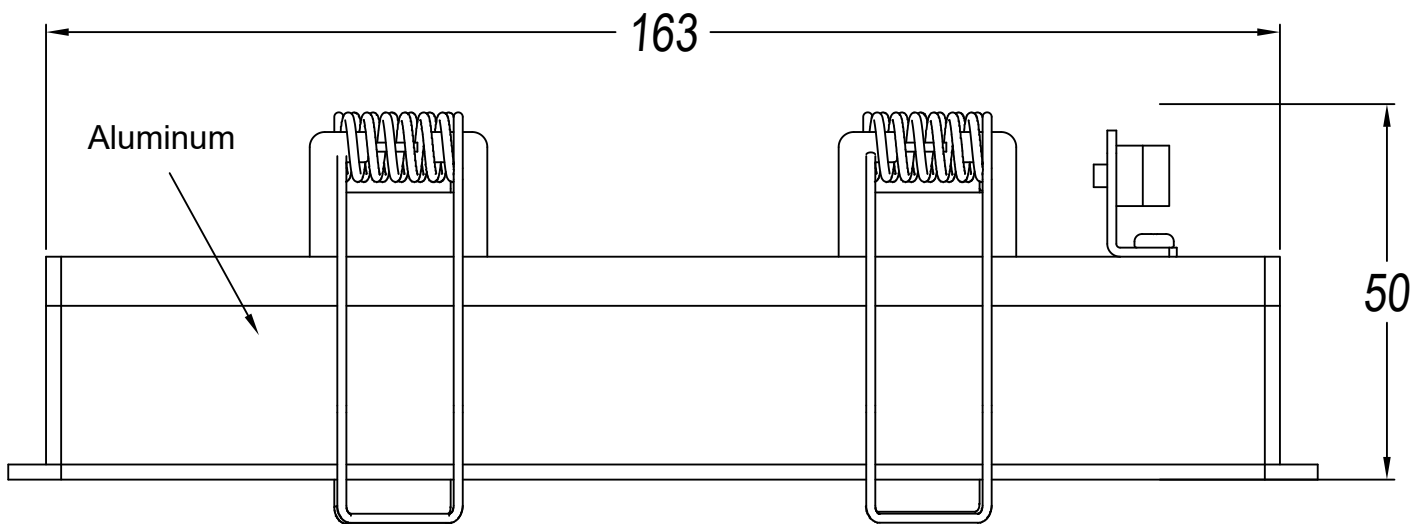

Energy Efficiency: LED A++

EAN Code: 8435526843923

Net Weight (Kg): 0.000

Packing: 100 x 100 x 260

Masterbox: 1

40x168

0-18

The photograph may not match the reference exactly. Please read the product description to identify the finish.

40x168

0-18mm

TRIMLESS

- 3LEDS: 36x84mm
- 6LEDS: 36x164mm
- 12LEDS: 36x323mm
- 18LEDS: 36x482mm
- 3X3LEDS: 90x90mm

TRIM

- 3LEDS: 40x88mm
- 6LEDS: 40x168mm
- 12LEDS: 40x328mm
- 18LEDS: 40x486mm
- 3X3LEDS: 95x95mm