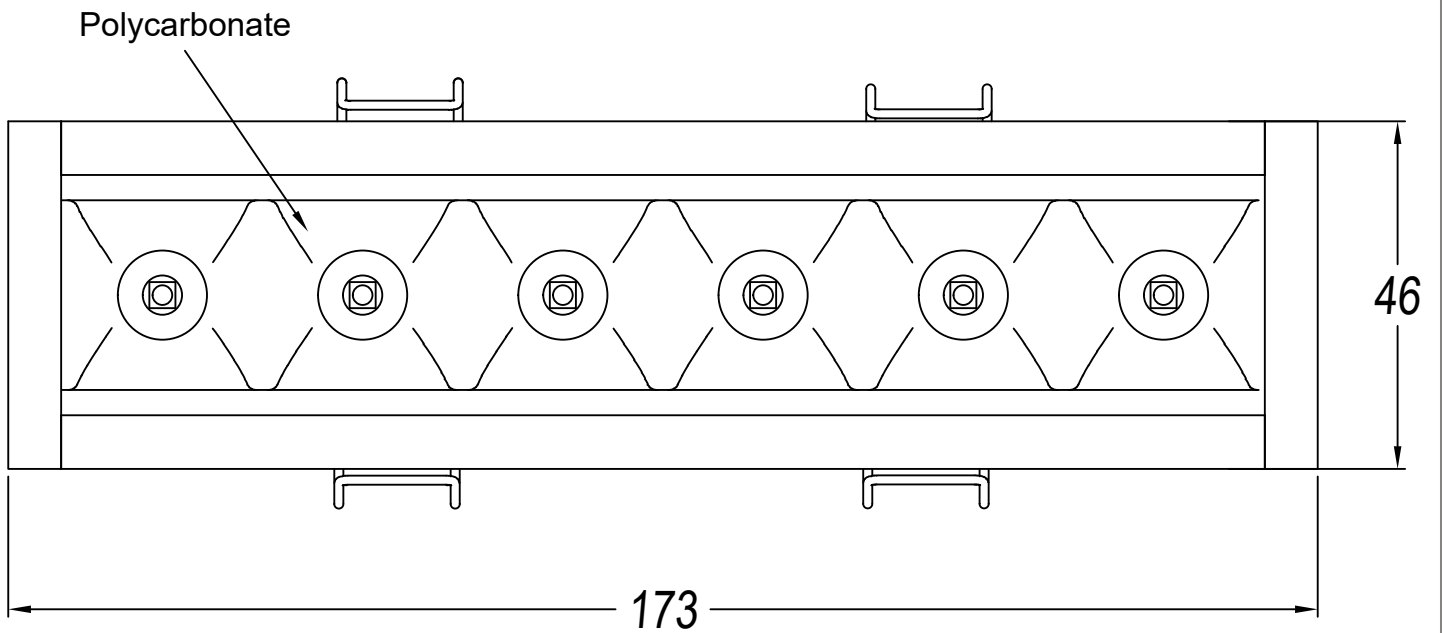

The photograph may not match the reference exactly. Please read the product description to identify the finish.

40x168

0-18mm