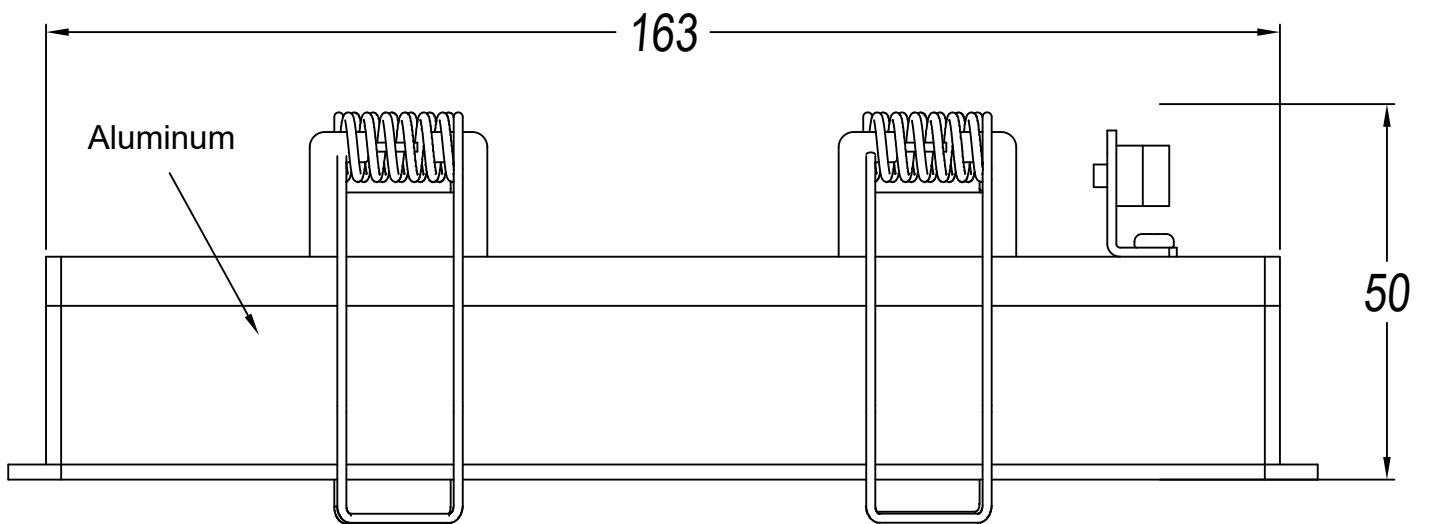

Logistics

Energy Efficiency: LED A++

EAN Code: 8435526843886

Net Weight (Kg): 0.000

Packing: 100 x 100 x 260

Masterbox: 1

40x168

0-18

The photograph may not match the reference exactly. Please read the product description to identify the finish.

TRIMLESS

- 3LEDS: 36x84mm
- 6LEDS: 36x164mm
- 12LEDS: 36x323mm
- 18LEDS: 36x482mm
- 3X3LEDS: 90x90mm

TRIM

- 3LEDS: 40x88mm
- 6LEDS: 40x168mm
- 12LEDS: 40x328mm
- 18LEDS: 40x486mm
- 3X3LEDS: 95x95mm

1

TRIM/CON MARCO

2

3

4

TRIMLESS/SIN MARCO