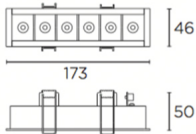

Material

Aluminium
Polycarbonate

TECHNICAL CHARACTERISTICS

Light source

Light source: LED CREE

Output (W): 13.2 W

Color temperature: Warm White - 2700K

CRI: 90

Real Lumen: 720

Nominal Lumen: 760

Qty Leds: 6

Lm/Real W: 55

Life Time: 40.000h L80B20

Bin / Grup: 8A3 o 8D2

MacAdam steps: 3 STEPS

UGR: 7.4

Photobiological risk: RG2

GEAR

This item requires gear. It is not included.

Voltage / Frequency: max. 700mA

Luminaire

Warranty: 2 Years

Logistics

Energy Efficiency: LED A++

EAN Code: 8435526843886

Net Weight (Kg): 0.000

Packing: 100 x 100 x 260

Masterbox: 1

40x168

0-18

The photograph may not match the reference exactly. Please read the product description to identify the finish.