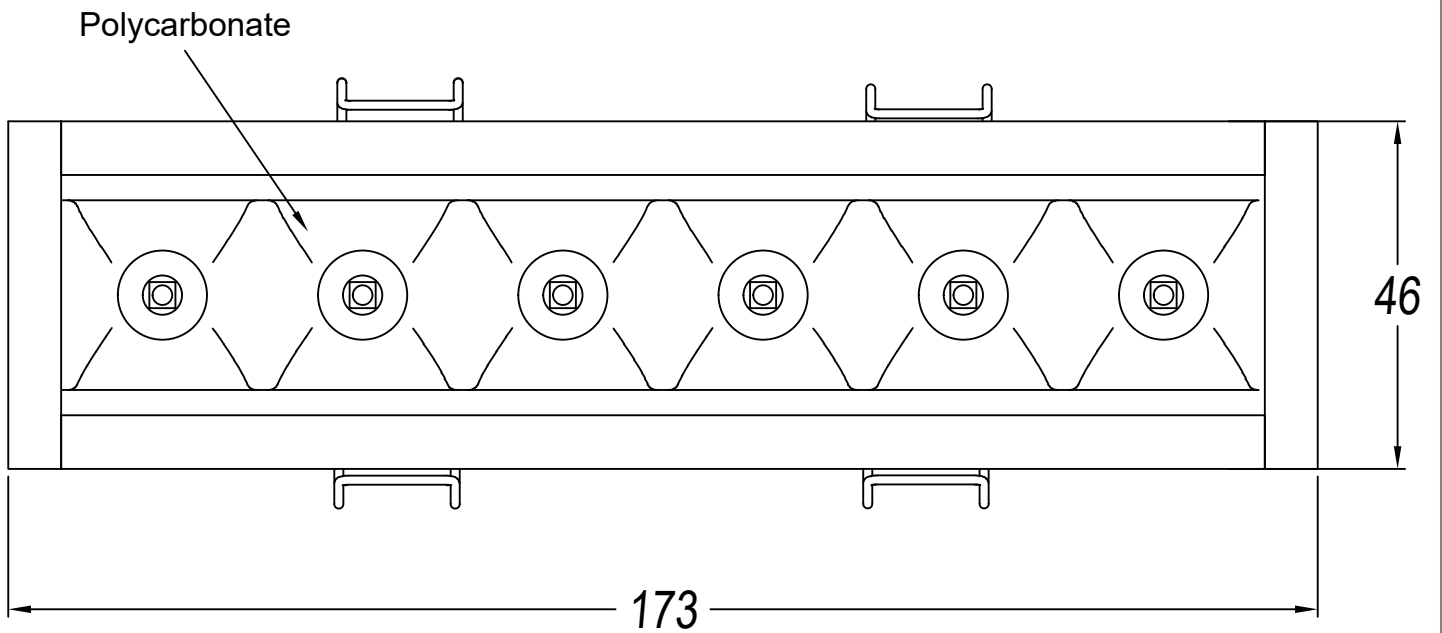

Logistics

Energy Efficiency: LED A++

EAN Code: 8435526843886

Net Weight (Kg): 0.000

Packing: 100 x 100 x 260

Masterbox: 1

40x168

0-18

The photograph may not match the reference exactly. Please read the product description to identify the finish.

TRIMLESS

- 3LEDS: 36x84mm
- 6LEDS: 36x164mm
- 12LEDS: 36x323mm
- 18LEDS: 36x482mm
- 3X3LEDS: 90x90mm

TRIM

- 3LEDS: 40x88mm
- 6LEDS: 40x168mm
- 12LEDS: 40x328mm
- 18LEDS: 40x486mm
- 3X3LEDS: 95x95mm

1

TRIM/CON MARCO

2

3

4

TRIMLESS/SIN MARCO