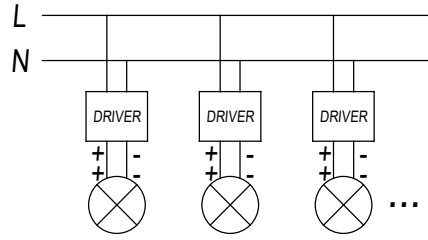

The photograph may not match the reference exactly. Please read the product description to identify the finish.

TRIMLESS

- 3LEDS: 36x84mm
- 6LEDS: 36x164mm
- 12LEDS: 36x323mm
- 18LEDS: 36x482mm
- 3X3LEDS: 90x90mm

TRIM

- 3LEDS: 40x88mm
- 6LEDS: 40x168mm
- 12LEDS: 40x328mm
- 18LEDS: 40x486mm
- 3X3LEDS: 95x95mm

1

TRIM/CON MARCO

2

3

4

TRIMLESS/SIN MARCO