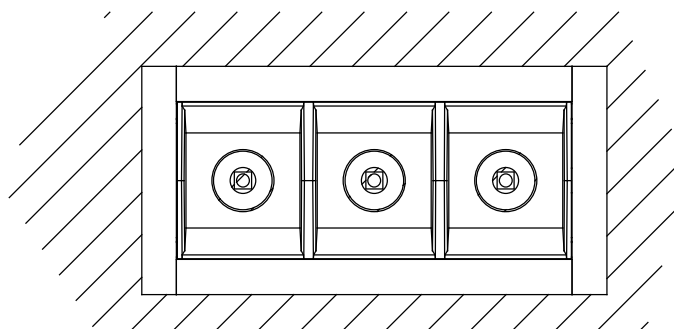

The photograph may not match the reference exactly. Please read the product description to identify the finish.

TRIMLESS

- 3LEDS: 36x84mm
- 6LEDS: 36x164mm
- 12LEDS: 36x323mm
- 18LEDS: 36x482mm
- 3X3LEDS: 90x90mm

TRIM

- 3LEDS: 40x88mm
- 6LEDS: 40x168mm
- 12LEDS: 40x328mm
- 18LEDS: 40x486mm
- 3X3LEDS: 95x95mm

1

TRIM/CON MARCO

2

3

4

TRIMLESS/SIN MARCO