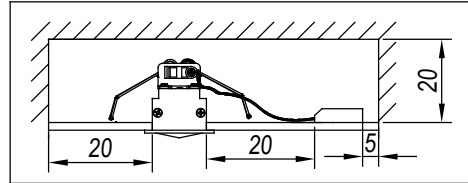

The photograph may not match the reference exactly. Please read the product description to identify the finish.

TRIMLESS

- 3LEDS: 36x84mm
- 6LEDS: 36x164mm
- 12LEDS: 36x323mm
- 18LEDS: 36x482mm
- 3X3LEDS: 90x90mm

TRIM

- 3LEDS: 40x88mm
- 6LEDS: 40x168mm
- 12LEDS: 40x328mm
- 18LEDS: 40x486mm
- 3X3LEDS: 95x95mm

1

TRIM/CON MARCO

2

3

4

TRIMLESS/SIN MARCO