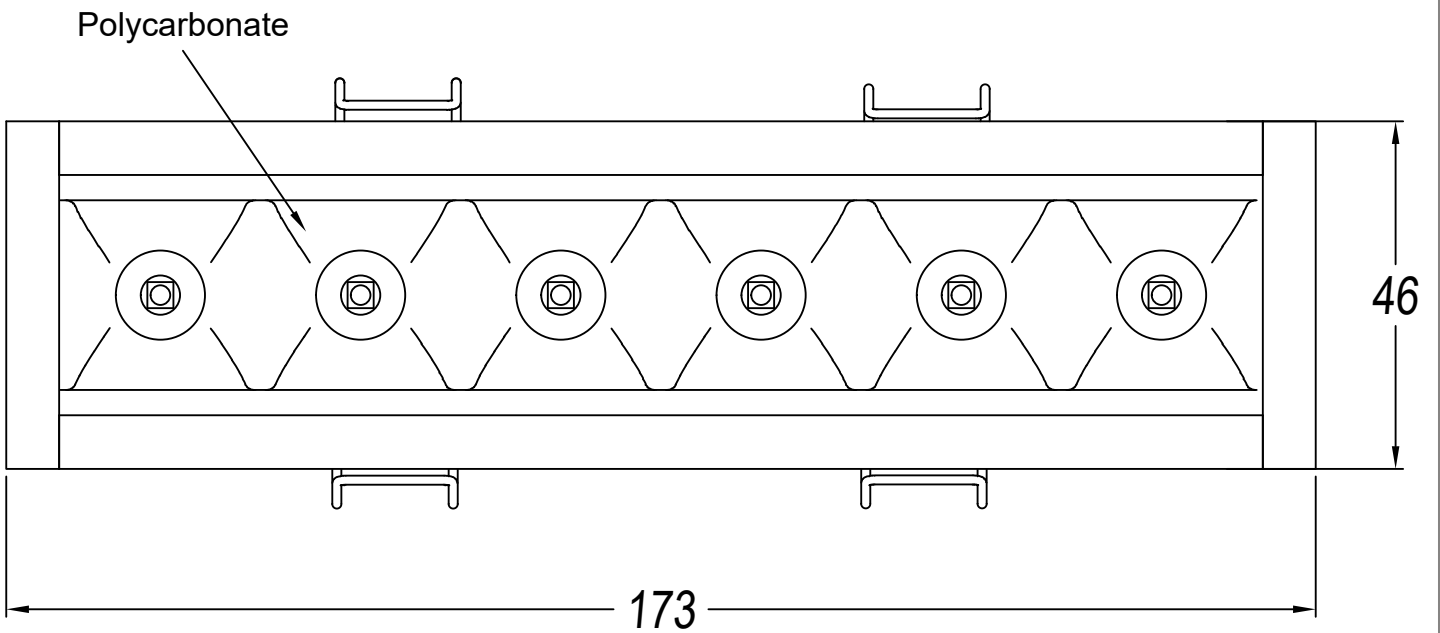

Energy Efficiency: LED A++

EAN Code: 8435526843848

Net Weight (Kg): 0.000

Packing: 100 x 100 x 260

Masterbox: 1

40x168

0-18

The photograph may not match the reference exactly. Please read the product description to identify the finish.

40x168

0-18mm

TRIMLESS

- 3LEDS: 36x84mm
- 6LEDS: 36x164mm
- 12LEDS: 36x323mm
- 18LEDS: 36x482mm
- 3X3LEDS: 90x90mm

TRIM

- 3LEDS: 40x88mm
- 6LEDS: 40x168mm
- 12LEDS: 40x328mm
- 18LEDS: 40x486mm
- 3X3LEDS: 95x95mm