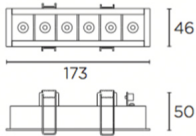

Finish

White
Black

Material

Aluminium
Polycarbonate

TECHNICAL CHARACTERISTICS

Light source

Light source: LED CREE

Output (W): 13.2 W

40x168

0-18mm

TRIMLESS

- 3LEDS: 36x84mm
- 6LEDS: 36x164mm
- 12LEDS: 36x323mm
- 18LEDS: 36x482mm
- 3X3LEDS: 90x90mm

TRIM

- 3LEDS: 40x88mm
- 6LEDS: 40x168mm
- 12LEDS: 40x328mm
- 18LEDS: 40x486mm
- 3X3LEDS: 95x95mm