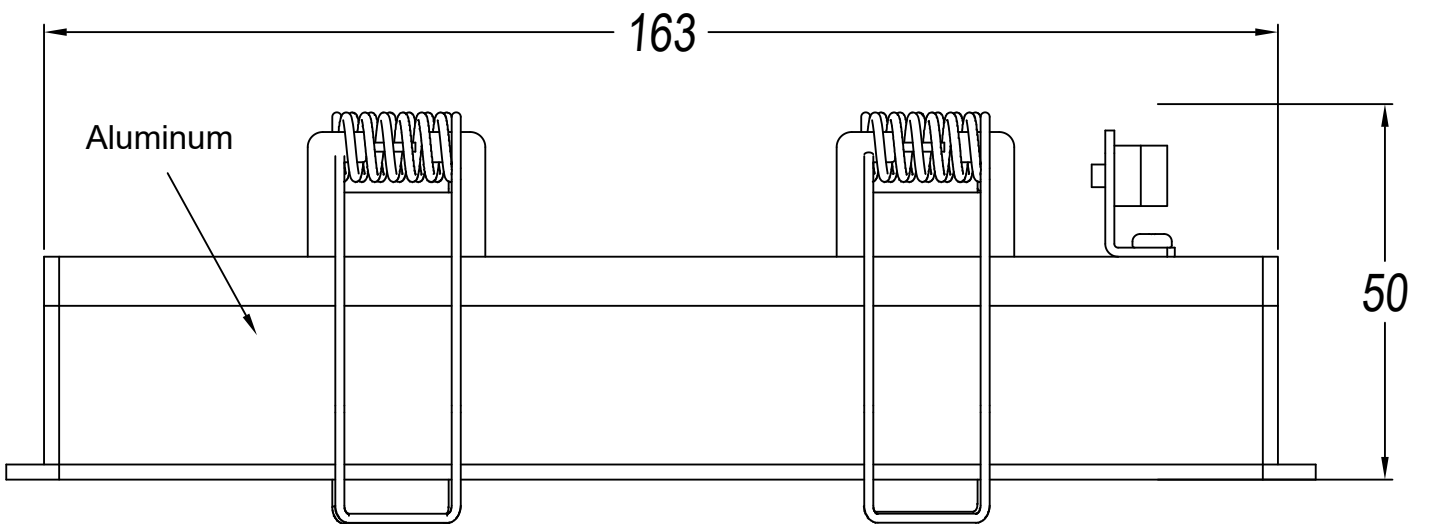

Energy Efficiency: LED A++

EAN Code: 8435526843848

Net Weight (Kg): 0.000

Packing: 100 x 100 x 260

Masterbox: 1

40x168

0-18

The photograph may not match the reference exactly. Please read the product description to identify the finish.

40x168

0-18mm

TRIMLESS

- 3LEDS: 36x84mm
- 6LEDS: 36x164mm
- 12LEDS: 36x323mm
- 18LEDS: 36x482mm
- 3X3LEDS: 90x90mm

TRIM

- 3LEDS: 40x88mm
- 6LEDS: 40x168mm
- 12LEDS: 40x328mm
- 18LEDS: 40x486mm
- 3X3LEDS: 95x95mm