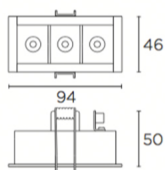

Finish
White
Black

Material
Aluminium
Polycarbonate

TECHNICAL CHARACTERISTICS

40x88

0-18

Light source

Light source: LED CREE
Output (W): 6.6 W
Color temperature: Warm White - 2700K
CRI: 90
Real Lumen: 313
Nominal Lumen: 380
Qty Leds: 3
Lm/Real W: 52
Life Time: 40.000h L80B20
Bin / Grup: 8A3 o 8D2
MacAdam steps: 3
UGR: 12.8
Photobiological risk: RG2

GEAR

This item requires gear. It is not included.

Luminaire

Warranty: 2 Years

Logistics

Energy Efficiency: LED A++
EAN Code: 8435526843800
Net Weight (Kg): 0.000
Packing: 190 x 200 x 100
Masterbox: 1

The photograph may not match the reference exactly. Please read the product description to identify the finish.

40x88

0-18mm

TRIMLESS

- 3LEDS: 36x84mm
- 6LEDS: 36x164mm
- 12LEDS: 36x323mm
- 18LEDS: 36x482mm
- 3X3LEDS: 90x90mm

TRIM

- 3LEDS: 40x88mm
- 6LEDS: 40x168mm
- 12LEDS: 40x328mm
- 18LEDS: 40x486mm
- 3X3LEDS: 95x95mm