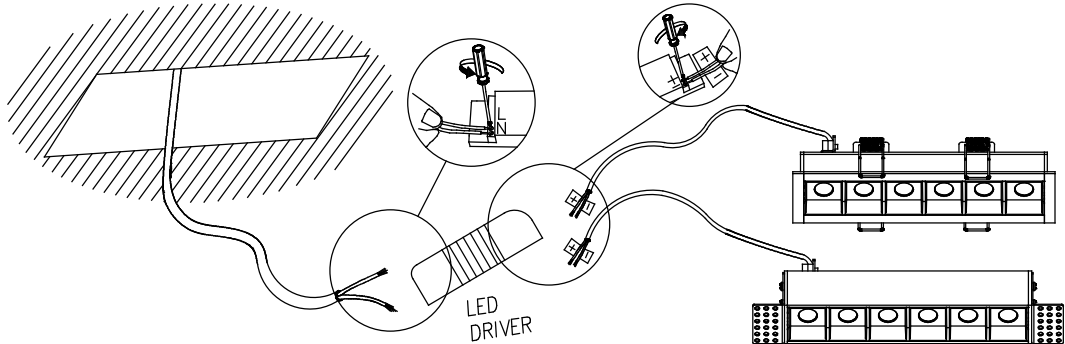

BENTO Downlight recessed

Description

Downlights

For downlighting. UGR <10. Maximum visual comfort with invisible lamp effect. Structure material: Aluminium, Polycarbonate. Structure finish: White, Black. Warranty: 2 Years.

GEAR

This item requires gear. It is not included.

Luminaire

Warranty: 2 Years

Logistics

Energy Efficiency: LED A++
EAN Code: 8435526843800
Net Weight (Kg): 0.000
Packing: 190 x 200 x 100
Masterbox: 1

The photograph may not match the reference exactly. Please read the product description to identify the finish.

40x88

0-18mm

TRIMLESS

- 3LEDS: 36x84mm
- 6LEDS: 36x164mm
- 12LEDS: 36x323mm
- 18LEDS: 36x482mm
- 3X3LEDS: 90x90mm

TRIM

- 3LEDS: 40x88mm
- 6LEDS: 40x168mm
- 12LEDS: 40x328mm
- 18LEDS: 40x486mm
- 3X3LEDS: 95x95mm

1

TRIM/CON MARCO

2

3

4

TRIMLESS/SIN MARCO