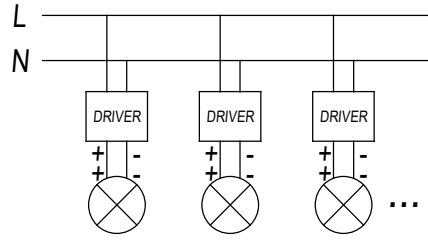

Finish
White
Black

Material
Aluminium
Polycarbonate

TECHNICAL CHARACTERISTICS

40x88

0-18

Light source

Light source: LED CREE
Output (W): 6.6 W
Color temperature: Warm White - 2700K
CRI: 90
Real Lumen: 313
Nominal Lumen: 380
Qty Leds: 3
Lm/Real W: 52
Life Time: 40.000h L80B20
Bin / Grup: 8A3 o 8D2
MacAdam steps: 3
UGR: 12.8
Photobiological risk: RG2

GEAR

This item requires gear. It is not included.

Luminaire

Warranty: 2 Years

Logistics

Energy Efficiency: LED A++
EAN Code: 8435526843800
Net Weight (Kg): 0.000
Packing: 190 x 200 x 100
Masterbox: 1

The photograph may not match the reference exactly. Please read the product description to identify the finish.

40x88

0-18mm

TRIMLESS

- 3LEDS: 36x84mm
- 6LEDS: 36x164mm
- 12LEDS: 36x323mm
- 18LEDS: 36x482mm
- 3X3LEDS: 90x90mm

TRIM

- 3LEDS: 40x88mm
- 6LEDS: 40x168mm
- 12LEDS: 40x328mm
- 18LEDS: 40x486mm
- 3X3LEDS: 95x95mm

1

TRIM/CON MARCO

2

3

4

TRIMLESS/SIN MARCO