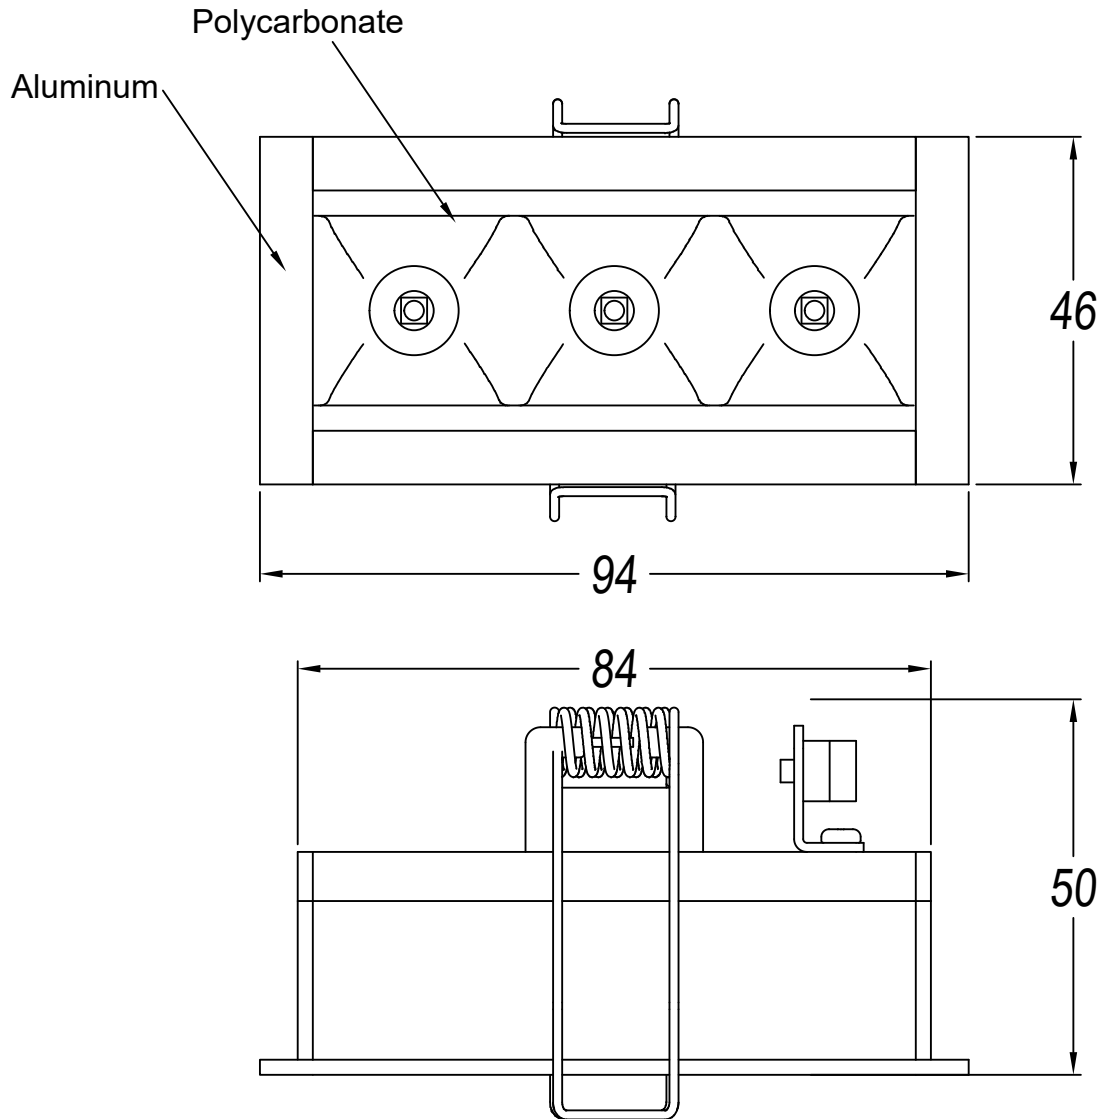

Finish
White
Black

Material
Aluminium
Polycarbonate

TECHNICAL CHARACTERISTICS

40x88

0-18

Light source

Light source: LED CREE
Output (W): 6.6 W
Color temperature: Warm White - 2700K
CRI: 90
Real Lumen: 313
Nominal Lumen: 380
Qty Leds: 3
Lm/Real W: 52
Life Time: 40.000h L80B20
Bin / Grup: 8A3 o 8D2
MacAdam steps: 3
UGR: 12.8
Photobiological risk: RG2

GEAR

This item requires gear. It is not included.

Luminaire

Warranty: 2 Years

Logistics

Energy Efficiency: LED A++
EAN Code: 8435526843800
Net Weight (Kg): 0.000
Packing: 190 x 200 x 100
Masterbox: 1

The photograph may not match the reference exactly. Please read the product description to identify the finish.

40x88

0-18mm

TRIMLESS

- 3LEDS: 36x84mm
- 6LEDS: 36x164mm
- 12LEDS: 36x323mm
- 18LEDS: 36x482mm
- 3X3LEDS: 90x90mm

TRIM

- 3LEDS: 40x88mm
- 6LEDS: 40x168mm
- 12LEDS: 40x328mm
- 18LEDS: 40x486mm
- 3X3LEDS: 95x95mm