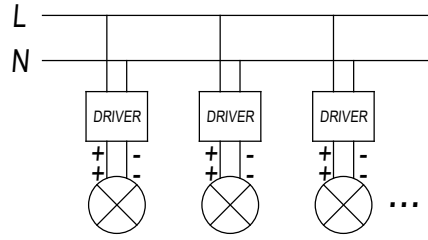

Net Weight (Kg): 0.000

Packing: 190 x 200 x 100

Masterbox: 1

40x88

0-18

The photograph may not match the reference exactly. Please read the product description to identify the finish.

TRIMLESS

- 3LEDS: 36x84mm
- 6LEDS: 36x164mm
- 12LEDS: 36x323mm
- 18LEDS: 36x482mm
- 3X3LEDS: 90x90mm

TRIM

- 3LEDS: 40x88mm
- 6LEDS: 40x168mm
- 12LEDS: 40x328mm
- 18LEDS: 40x486mm
- 3X3LEDS: 95x95mm

1

TRIM/CON MARCO

2

3

4

TRIMLESS/SIN MARCO