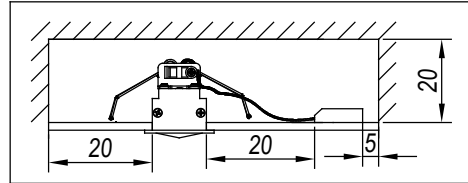

Net Weight (Kg): 0.000

Packing: 190 x 200 x 100

Masterbox: 1

40x88

0-18

The photograph may not match the reference exactly. Please read the product description to identify the finish.

TRIMLESS

- 3LEDS: 36x84mm
- 6LEDS: 36x164mm
- 12LEDS: 36x323mm
- 18LEDS: 36x482mm
- 3X3LEDS: 90x90mm

TRIM

- 3LEDS: 40x88mm
- 6LEDS: 40x168mm
- 12LEDS: 40x328mm
- 18LEDS: 40x486mm
- 3X3LEDS: 95x95mm

1

TRIM/CON MARCO

2

3

4

TRIMLESS/SIN MARCO