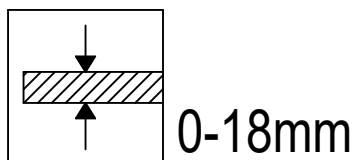

Net Weight (Kg): 0.000

Packing: 190 x 200 x 100

Masterbox: 1

40x88

0-18

The photograph may not match the reference exactly. Please read the product description to identify the finish.

TRIMLESS

- 3LEDS: 36x84mm
- 6LEDS: 36x164mm
- 12LEDS: 36x323mm
- 18LEDS: 36x482mm
- 3X3LEDS: 90x90mm

TRIM

- 3LEDS: 40x88mm
- 6LEDS: 40x168mm
- 12LEDS: 40x328mm
- 18LEDS: 40x486mm
- 3X3LEDS: 95x95mm

1

TRIM/CON MARCO

2

3

4

TRIMLESS/SIN MARCO