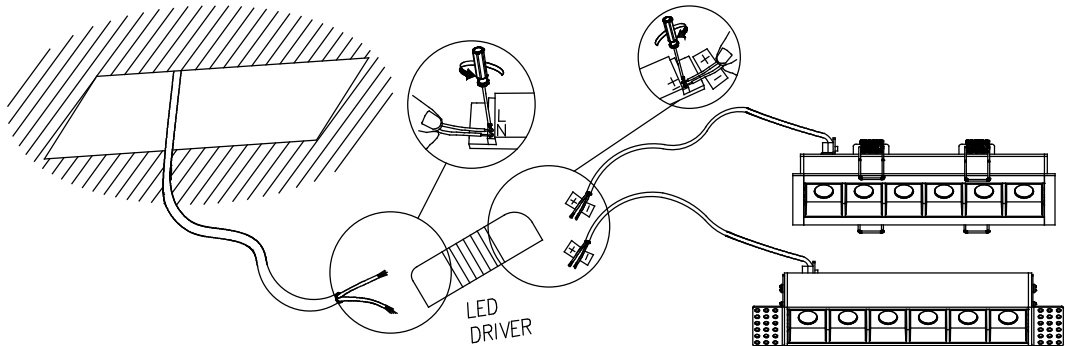

Net Weight (Kg): 0.000

Packing: 190 x 200 x 100

Masterbox: 1

40x88

0-18

The photograph may not match the reference exactly. Please read the product description to identify the finish.

TRIMLESS

- 3LEDS: 36x84mm
- 6LEDS: 36x164mm
- 12LEDS: 36x323mm
- 18LEDS: 36x482mm
- 3X3LEDS: 90x90mm

TRIM

- 3LEDS: 40x88mm
- 6LEDS: 40x168mm
- 12LEDS: 40x328mm
- 18LEDS: 40x486mm
- 3X3LEDS: 95x95mm

1

TRIM/CON MARCO

2

3

4

TRIMLESS/SIN MARCO