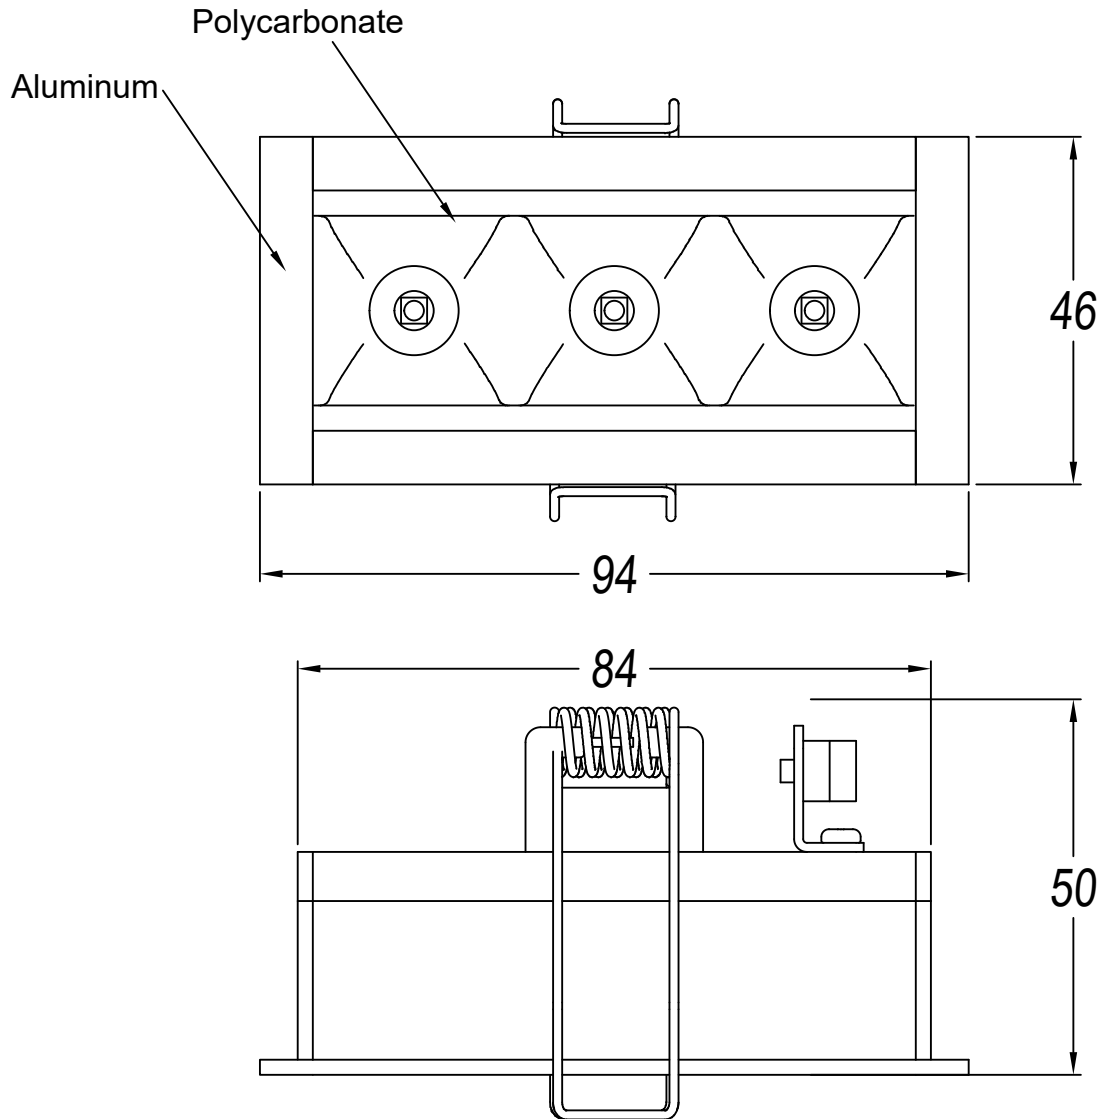

Net Weight (Kg): 0.000

Packing: 190 x 200 x 100

Masterbox: 1

40x88

0-18

The photograph may not match the reference exactly. Please read the product description to identify the finish.

TRIMLESS

- 3LEDS: 36x84mm
- 6LEDS: 36x164mm
- 12LEDS: 36x323mm
- 18LEDS: 36x482mm
- 3X3LEDS: 90x90mm

TRIM

- 3LEDS: 40x88mm
- 6LEDS: 40x168mm
- 12LEDS: 40x328mm
- 18LEDS: 40x486mm
- 3X3LEDS: 95x95mm

1

TRIM/CON MARCO

2

3

4

TRIMLESS/SIN MARCO