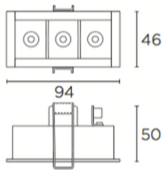

Finish
White
Black

Material
Aluminium
Polycarbonate

TECHNICAL CHARACTERISTICS

Light source

Light source: LED CREE

Output (W): 6.6 W

Color temperature: Warm White - 3000K

CRI: 90

Net Weight (Kg): 0.000

Packing: 190 x 200 x 100

Masterbox: 1

40x88

0-18

The photograph may not match the reference exactly. Please read the product description to identify the finish.

TRIMLESS

- 3LEDS: 36x84mm
- 6LEDS: 36x164mm
- 12LEDS: 36x323mm
- 18LEDS: 36x482mm
- 3X3LEDS: 90x90mm

TRIM

- 3LEDS: 40x88mm
- 6LEDS: 40x168mm
- 12LEDS: 40x328mm
- 18LEDS: 40x486mm
- 3X3LEDS: 95x95mm

1

TRIM/CON MARCO

2

3

4

TRIMLESS/SIN MARCO