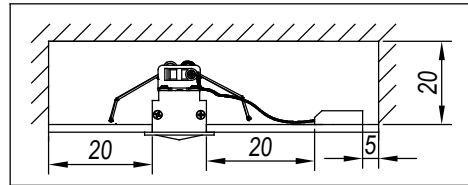

**Finish**  
White  
Black

**Material**  
Aluminium  
Polycarbonate

**TECHNICAL CHARACTERISTICS**

⌀ 40x88  
0-18

**Light source**

Light source: LED CREE  
Output (W): 6.6 W  
Color temperature: Warm White - 2700K  
CRI: 90  
Real Lumen: 360  
Nominal Lumen: 380  
Qty Leds: 3  
Lm/Real W: 60  
Life Time: 40.000h L80B20  
Bin / Grup: 8A3 o 8D2  
MacAdam steps: 3 STEPS  
UGR: 7.8  
Photobiological risk: RG2

### TRIMLESS

- 3LEDS: 36x84mm
- 6LEDS: 36x164mm
- 12LEDS: 36x323mm
- 18LEDS: 36x482mm
- 3X3LEDS: 90x90mm

### TRIM

- 3LEDS: 40x88mm
- 6LEDS: 40x168mm
- 12LEDS: 40x328mm
- 18LEDS: 40x486mm
- 3X3LEDS: 95x95mm

1