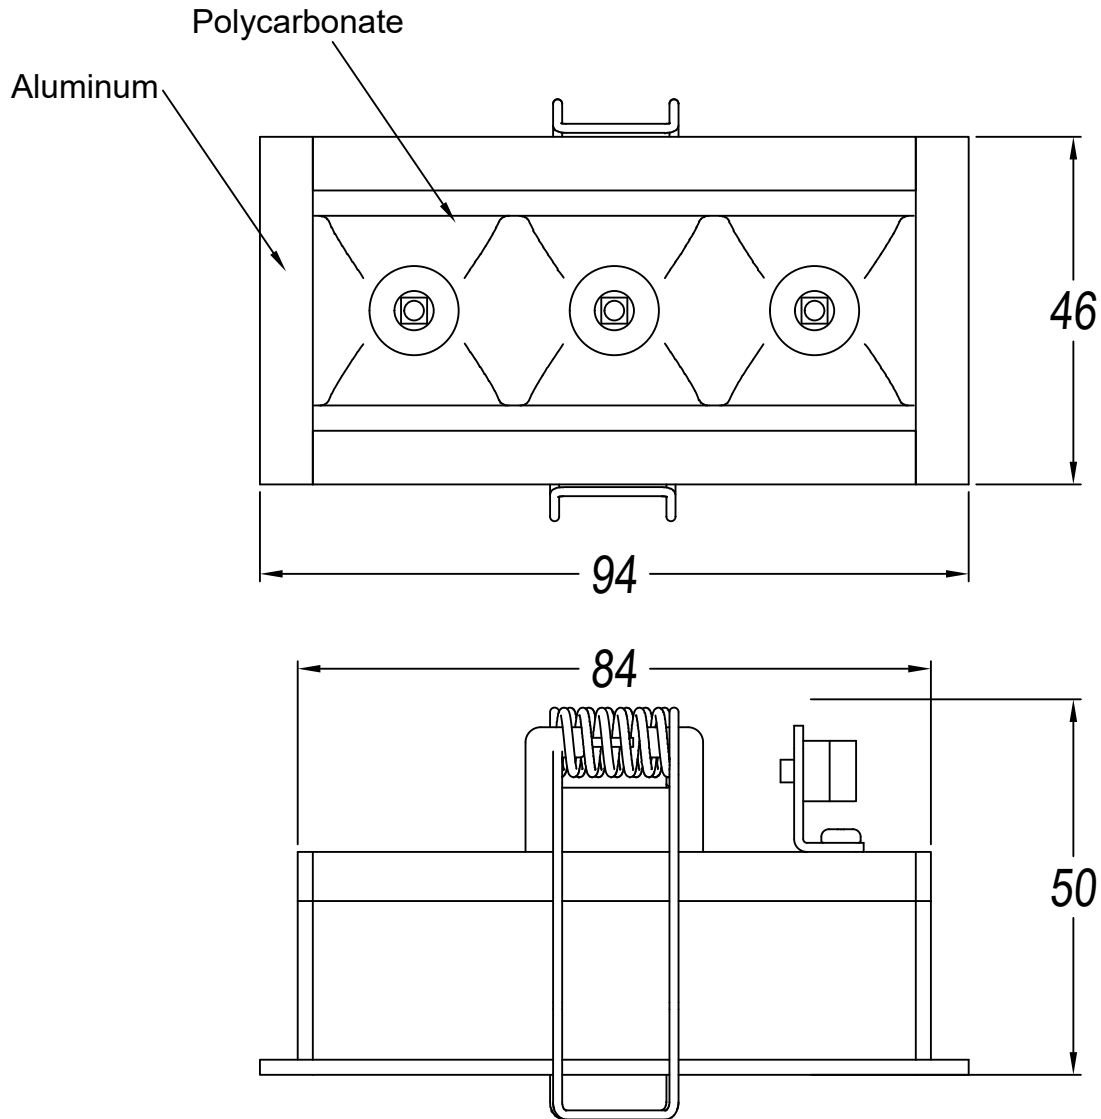

**Finish**  
White  
Black

**Material**  
Aluminium  
Polycarbonate

**TECHNICAL CHARACTERISTICS**

⌀ 40x88  
0-18

**Light source**

Light source: LED CREE  
Output (W): 6.6 W  
Color temperature: Warm White - 2700K  
CRI: 90  
Real Lumen: 360  
Nominal Lumen: 380  
Qty Leds: 3  
Lm/Real W: 60  
Life Time: 40.000h L80B20  
Bin / Grup: 8A3 o 8D2  
MacAdam steps: 3 STEPS  
UGR: 7.8  
Photobiological risk: RG2

**GEAR**

This item requires gear. It is not included.

**Luminaire**

Warranty: 5 Years

**Logistics**

Energy Efficiency: LED A++  
EAN Code: 8435526843763  
Net Weight (Kg): 0.000  
Packing: 190 x 200 x 100  
Masterbox: 1

### TRIMLESS

- 3LEDS: 36x84mm
- 6LEDS: 36x164mm
- 12LEDS: 36x323mm
- 18LEDS: 36x482mm
- 3X3LEDS: 90x90mm

### TRIM

- 3LEDS: 40x88mm
- 6LEDS: 40x168mm
- 12LEDS: 40x328mm
- 18LEDS: 40x486mm
- 3X3LEDS: 95x95mm

1