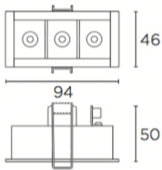

**Finish**  
White  
Black

**Material**  
Aluminium  
Polycarbonate

**TECHNICAL CHARACTERISTICS**

⌀ 40x88  
0-18

**Light source**

Light source: LED CREE  
Output (W): 6.6 W  
Color temperature: Warm White - 2700K  
CRI: 90  
Real Lumen: 360  
Nominal Lumen: 380  
Qty Leds: 3  
Lm/Real W: 60  
Life Time: 40.000h L80B20  
Bin / Grup: 8A3 o 8D2  
MacAdam steps: 3 STEPS  
UGR: 7.8  
Photobiological risk: RG2

**GEAR**

This item requires gear. It is not included.

**Luminaire**

Warranty: 5 Years

**Logistics**

Energy Efficiency: LED A++  
EAN Code: 8435526843763  
Net Weight (Kg): 0.000  
Packing: 190 x 200 x 100  
Masterbox: 1

### TRIMLESS

- 3LEDS: 36x84mm
- 6LEDS: 36x164mm
- 12LEDS: 36x323mm
- 18LEDS: 36x482mm
- 3X3LEDS: 90x90mm

### TRIM

- 3LEDS: 40x88mm
- 6LEDS: 40x168mm
- 12LEDS: 40x328mm
- 18LEDS: 40x486mm
- 3X3LEDS: 95x95mm

1