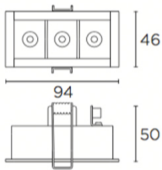

Finish
White
Black

Material
Aluminium
Polycarbonate

TECHNICAL CHARACTERISTICS

40x88

0-18

Light source

Light source: LED CREE

Output (W): 6.6 W

40x88

0-18mm

TRIMLESS

- 3LEDS: 36x84mm
- 6LEDS: 36x164mm
- 12LEDS: 36x323mm
- 18LEDS: 36x482mm
- 3X3LEDS: 90x90mm

TRIM

- 3LEDS: 40x88mm
- 6LEDS: 40x168mm
- 12LEDS: 40x328mm
- 18LEDS: 40x486mm
- 3X3LEDS: 95x95mm