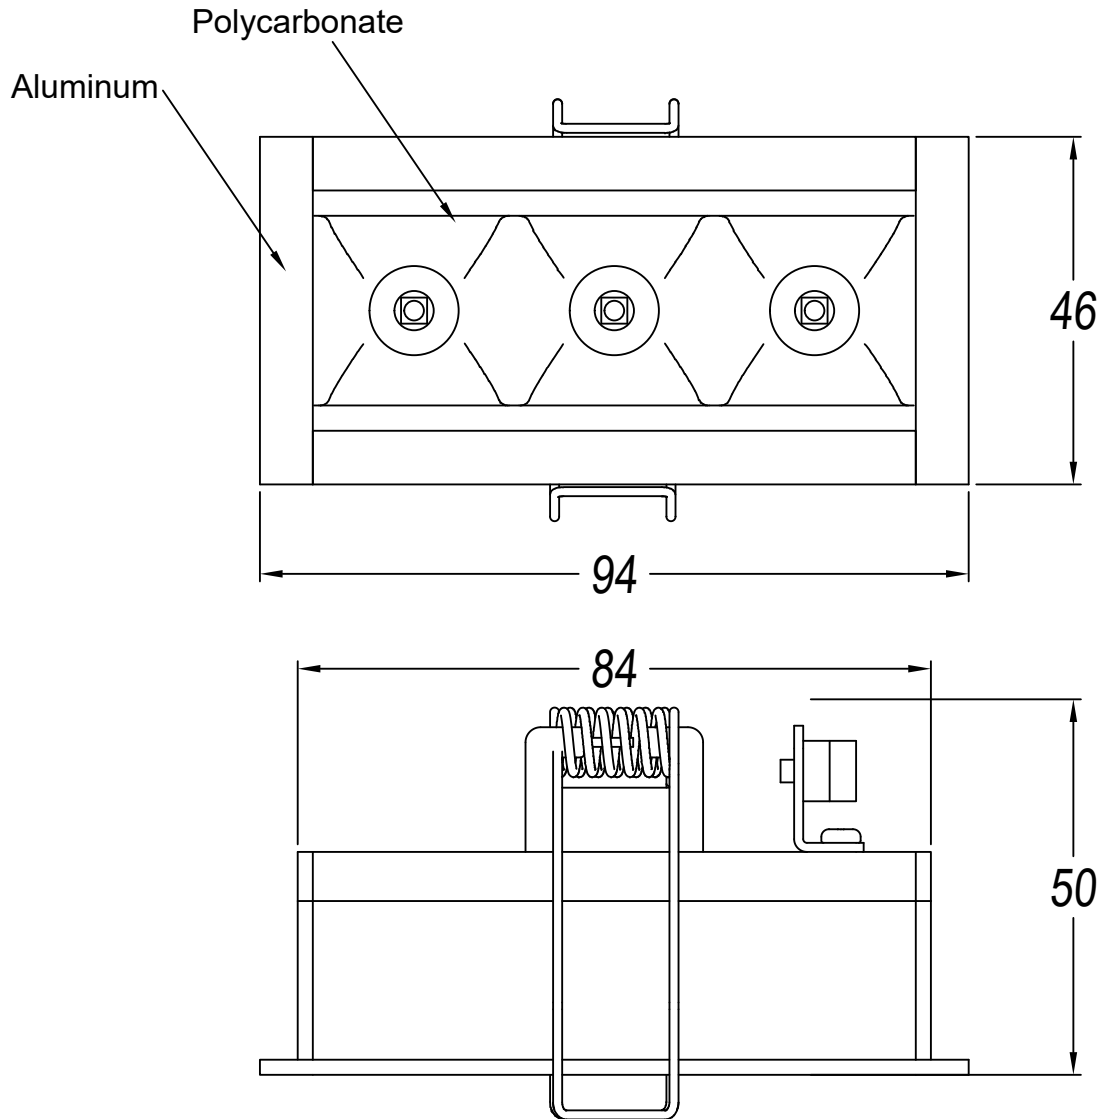

Energy Efficiency: LED A++

EAN Code: 8435526843749

Net Weight (Kg): 0.000

Packing: 190 x 200 x 100

Masterbox: 1

The photograph may not match the reference exactly. Please read the product description to identify the finish.

40x88

0-18mm

TRIMLESS

- 3LEDS: 36x84mm
- 6LEDS: 36x164mm
- 12LEDS: 36x323mm
- 18LEDS: 36x482mm
- 3X3LEDS: 90x90mm

TRIM

- 3LEDS: 40x88mm
- 6LEDS: 40x168mm
- 12LEDS: 40x328mm
- 18LEDS: 40x486mm
- 3X3LEDS: 95x95mm