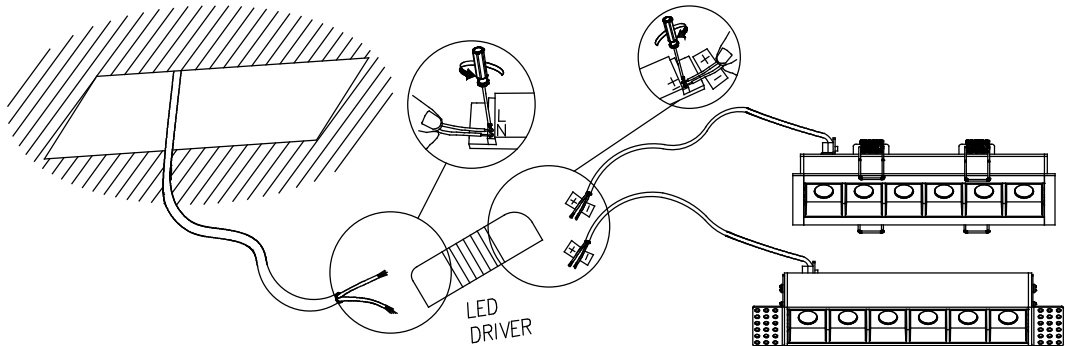

GEAR

This item requires gear. It is not included.

Luminaire

Warranty: 2 Years

Logistics

Energy Efficiency: LED A++
EAN Code: 8435526843466
Net Weight (Kg): 0.000
Packing: 130 x 130 x 370
Masterbox: 1

The photograph may not match the reference exactly. Please read the product description to identify the finish.

36x323

0-18mm

TRIMLESS

- 3LEDS: 36x84mm
- 6LEDS: 36x164mm
- 12LEDS: 36x323mm
- 18LEDS: 36x482mm
- 3X3LEDS: 90x90mm

TRIM

- 3LEDS: 40x88mm
- 6LEDS: 40x168mm
- 12LEDS: 40x328mm
- 18LEDS: 40x486mm
- 3X3LEDS: 95x95mm

1

TRIM/CON MARCO

2

3

4

TRIMLESS/SIN MARCO