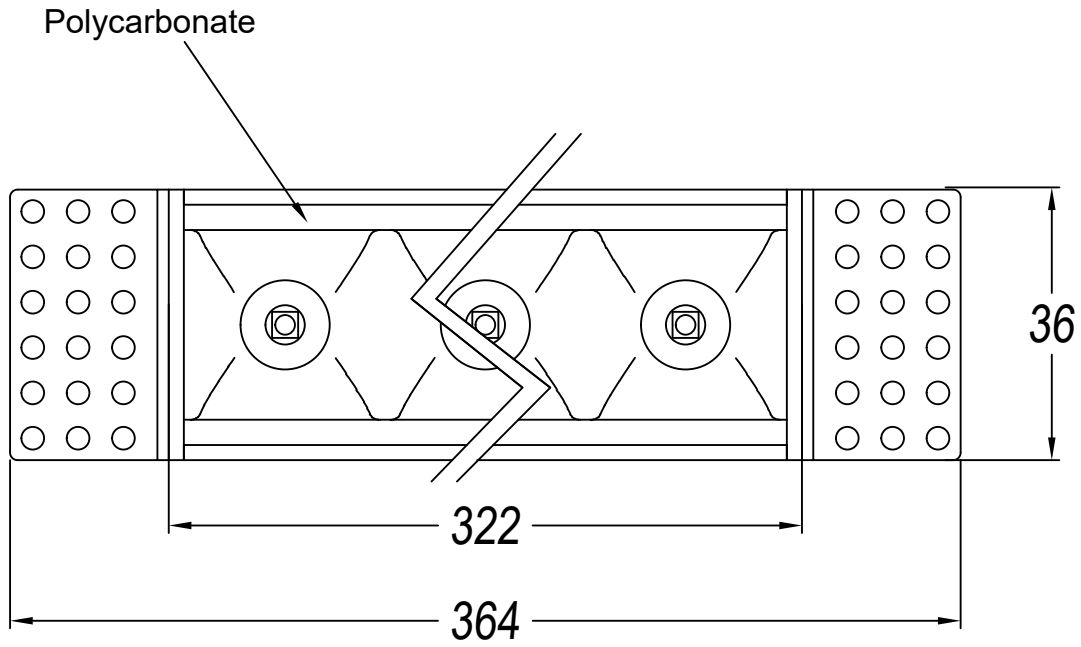

Finish

White
Black

Material

Aluminium
Polycarbonate

TECHNICAL CHARACTERISTICS

⌀ 36x323

⚡ 0-18

Light source

GEAR

This item requires gear. It is not included.

Luminaire

Warranty: 2 Years

Logistics

Energy Efficiency: LED A++
EAN Code: 8435526843466
Net Weight (Kg): 0.000
Packing: 130 x 130 x 370
Masterbox: 1

The photograph may not match the reference exactly. Please read the product description to identify the finish.

36x323

0-18mm

TRIMLESS

- 3LEDS: 36x84mm
- 6LEDS: 36x164mm
- 12LEDS: 36x323mm
- 18LEDS: 36x482mm
- 3X3LEDS: 90x90mm

TRIM

- 3LEDS: 40x88mm
- 6LEDS: 40x168mm
- 12LEDS: 40x328mm
- 18LEDS: 40x486mm
- 3X3LEDS: 95x95mm