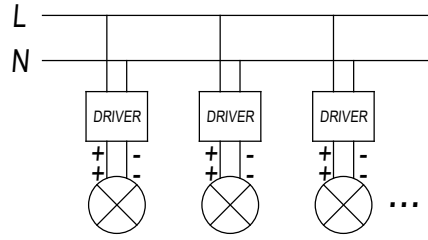

GEAR

This item requires gear. It is not included.

Luminaire

Warranty: 2 Years

Logistics

Energy Efficiency: LED A++
EAN Code: 8435526843466
Net Weight (Kg): 0.000
Packing: 130 x 130 x 370
Masterbox: 1

The photograph may not match the reference exactly. Please read the product description to identify the finish.

36x323

0-18mm

TRIMLESS

- 3LEDS: 36x84mm
- 6LEDS: 36x164mm
- 12LEDS: 36x323mm
- 18LEDS: 36x482mm
- 3X3LEDS: 90x90mm

TRIM

- 3LEDS: 40x88mm
- 6LEDS: 40x168mm
- 12LEDS: 40x328mm
- 18LEDS: 40x486mm
- 3X3LEDS: 95x95mm

1

TRIM/CON MARCO

2

3

4

TRIMLESS/SIN MARCO