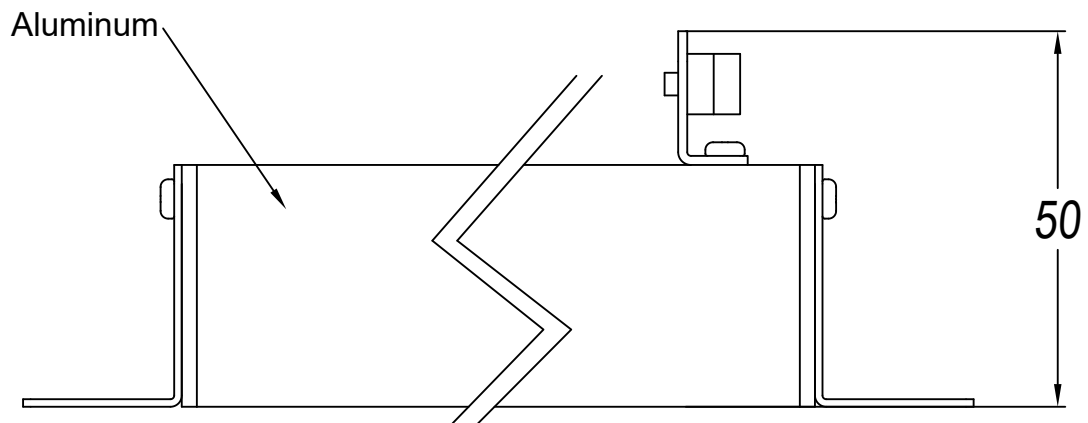

Finish

White
Black

Material

Aluminium
Polycarbonate

TECHNICAL CHARACTERISTICS

⌀ 36x323

⚡ 0-18

Light source

GEAR

This item requires gear. It is not included.

Luminaire

Warranty: 2 Years

Logistics

Energy Efficiency: LED A++
EAN Code: 8435526843466
Net Weight (Kg): 0.000
Packing: 130 x 130 x 370
Masterbox: 1

The photograph may not match the reference exactly. Please read the product description to identify the finish.

36x323

0-18mm

TRIMLESS

- 3LEDS: 36x84mm
- 6LEDS: 36x164mm
- 12LEDS: 36x323mm
- 18LEDS: 36x482mm
- 3X3LEDS: 90x90mm

TRIM

- 3LEDS: 40x88mm
- 6LEDS: 40x168mm
- 12LEDS: 40x328mm
- 18LEDS: 40x486mm
- 3X3LEDS: 95x95mm