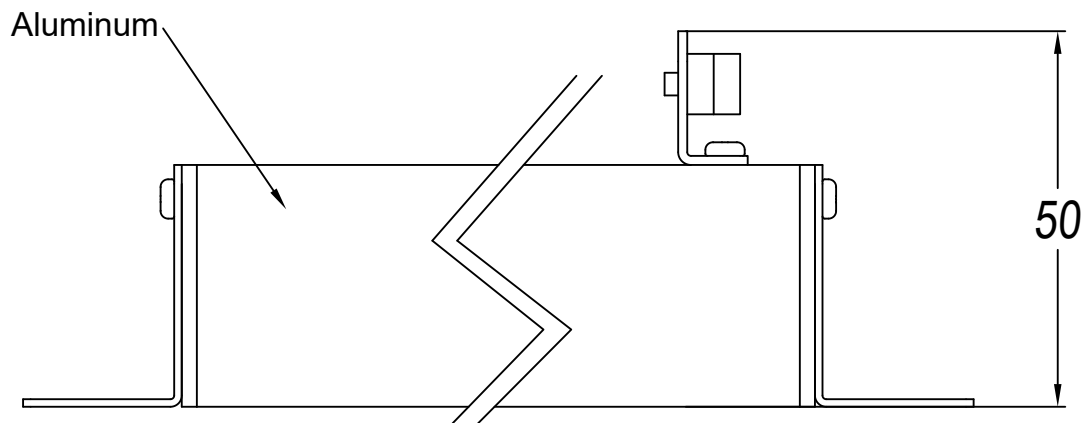

Finish

White
Black

Material

Aluminium
Polycarbonate

TECHNICAL CHARACTERISTICS

⌀ 36x323

⚡ 0-18

Light source

GEAR

This item requires gear. It is not included.

Luminaire

Warranty: 2 Years

Logistics

Energy Efficiency: LED A++
EAN Code: 8435526843367
Net Weight (Kg): 0.000
Packing: 130 x 130 x 370
Masterbox: 1

The photograph may not match the reference exactly. Please read the product description to identify the finish.

36x323

0-18mm

TRIMLESS

- 3LEDS: 36x84mm
- 6LEDS: 36x164mm
- 12LEDS: 36x323mm
- 18LEDS: 36x482mm
- 3X3LEDS: 90x90mm

TRIM

- 3LEDS: 40x88mm
- 6LEDS: 40x168mm
- 12LEDS: 40x328mm
- 18LEDS: 40x486mm
- 3X3LEDS: 95x95mm