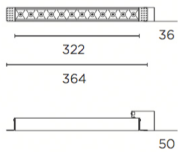

Finish

White
Black

Material

Aluminium
Polycarbonate

TECHNICAL CHARACTERISTICS

⌀ 36x323

⚡ 0-18

Light source

36x323

0-18mm

TRIMLESS

- 3LEDS: 36x84mm
- 6LEDS: 36x164mm
- 12LEDS: 36x323mm
- 18LEDS: 36x482mm
- 3X3LEDS: 90x90mm

TRIM

- 3LEDS: 40x88mm
- 6LEDS: 40x168mm
- 12LEDS: 40x328mm
- 18LEDS: 40x486mm
- 3X3LEDS: 95x95mm