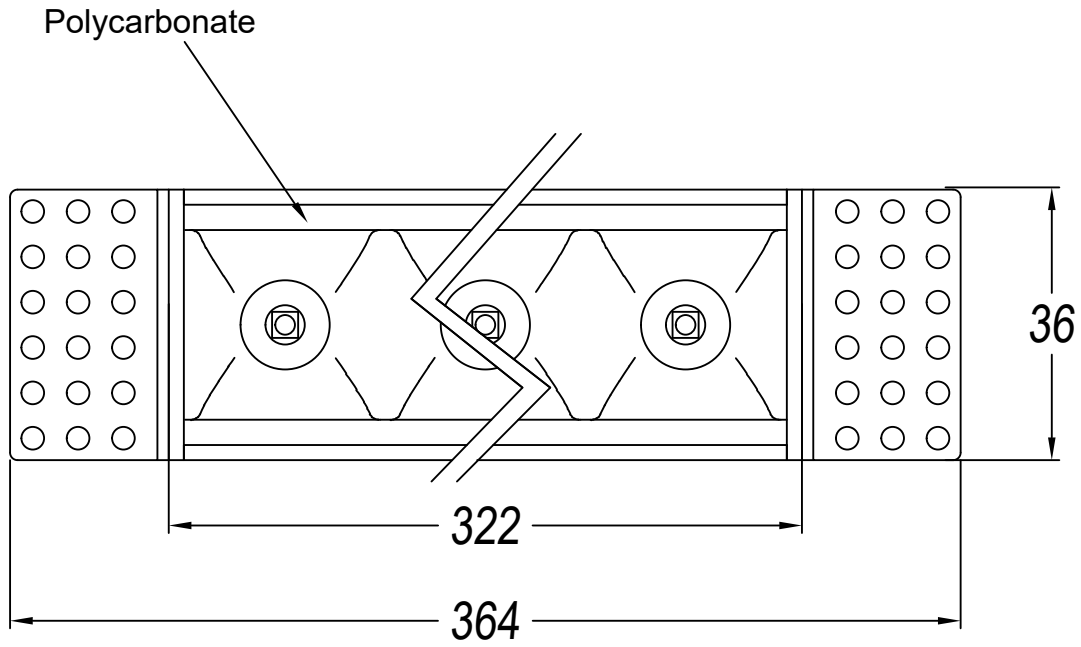

Finish

White
Black

Material

Aluminium
Polycarbonate

TECHNICAL CHARACTERISTICS

⌀ 36x323

⚡ 0-18

Light source

GEAR

This item requires gear. It is not included.

Luminaire

Warranty: 2 Years

Logistics

Energy Efficiency: LED A++
EAN Code: 8435526843367
Net Weight (Kg): 0.000
Packing: 130 x 130 x 370
Masterbox: 1

The photograph may not match the reference exactly. Please read the product description to identify the finish.

36x323

0-18mm

TRIMLESS

- 3LEDS: 36x84mm
- 6LEDS: 36x164mm
- 12LEDS: 36x323mm
- 18LEDS: 36x482mm
- 3X3LEDS: 90x90mm

TRIM

- 3LEDS: 40x88mm
- 6LEDS: 40x168mm
- 12LEDS: 40x328mm
- 18LEDS: 40x486mm
- 3X3LEDS: 95x95mm