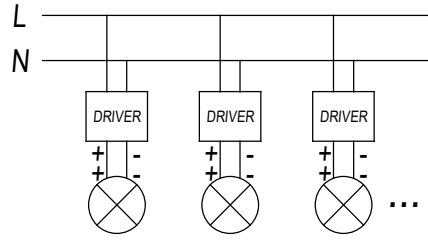

GEAR

This item requires gear. It is not included.

Luminaire

Warranty: 2 Years

Logistics

Energy Efficiency: LED A++
EAN Code: 8435526843367
Net Weight (Kg): 0.000
Packing: 130 x 130 x 370
Masterbox: 1

The photograph may not match the reference exactly. Please read the product description to identify the finish.

36x323

0-18mm

TRIMLESS

- 3LEDS: 36x84mm
- 6LEDS: 36x164mm
- 12LEDS: 36x323mm
- 18LEDS: 36x482mm
- 3X3LEDS: 90x90mm

TRIM

- 3LEDS: 40x88mm
- 6LEDS: 40x168mm
- 12LEDS: 40x328mm
- 18LEDS: 40x486mm
- 3X3LEDS: 95x95mm

1

TRIM/CON MARCO

2

3

4

TRIMLESS/SIN MARCO