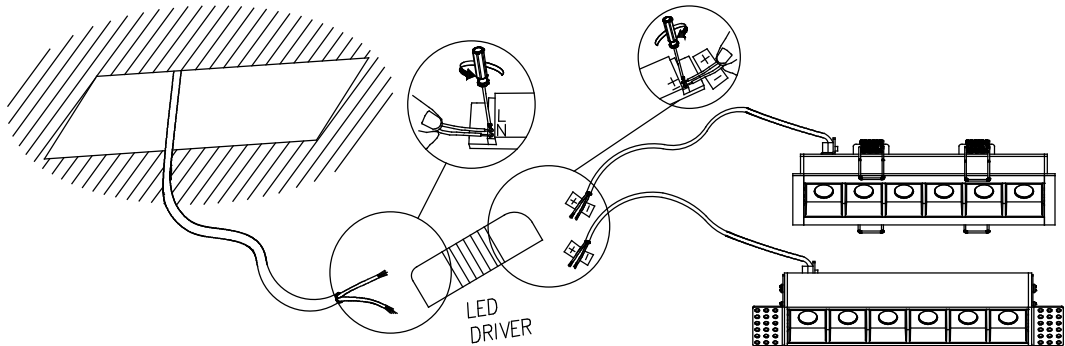

GEAR

This item requires gear. It is not included.

Luminaire

Warranty: 2 Years

Logistics

Energy Efficiency: LED A++
EAN Code: 8435526843367
Net Weight (Kg): 0.000
Packing: 130 x 130 x 370
Masterbox: 1

The photograph may not match the reference exactly. Please read the product description to identify the finish.

36x323

0-18mm

TRIMLESS

- 3LEDS: 36x84mm
- 6LEDS: 36x164mm
- 12LEDS: 36x323mm
- 18LEDS: 36x482mm
- 3X3LEDS: 90x90mm

TRIM

- 3LEDS: 40x88mm
- 6LEDS: 40x168mm
- 12LEDS: 40x328mm
- 18LEDS: 40x486mm
- 3X3LEDS: 95x95mm

1

TRIM/CON MARCO

2

3

4

TRIMLESS/SIN MARCO