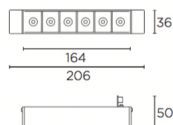

Material

Aluminium
Polycarbonate

TECHNICAL CHARACTERISTICS

Light source

Light source: LED CREE
Output (W): 13.2 W
Color temperature: Warm White - 3000K
CRI: 90
Real Lumen: 570
Nominal Lumen: 690
Qty Leds: 6
Lm/Real W: 44
Life Time: 40.000h L80B20
Bin / Grup: 7C1 o 7B4
MacAdam steps: 3
UGR: 12.1
Photobiological risk: RG2

GEAR

This item requires gear. It is not included.

Luminaire

Warranty: 2 Years

Logistics

Energy Efficiency: LED A++
EAN Code: 8435526843343
Net Weight (Kg): 0.000
Packing: 100 x 100 x 260
Masterbox: 1

36x164

0-18

The photograph may not match the reference exactly. Please read the product description to identify the finish.