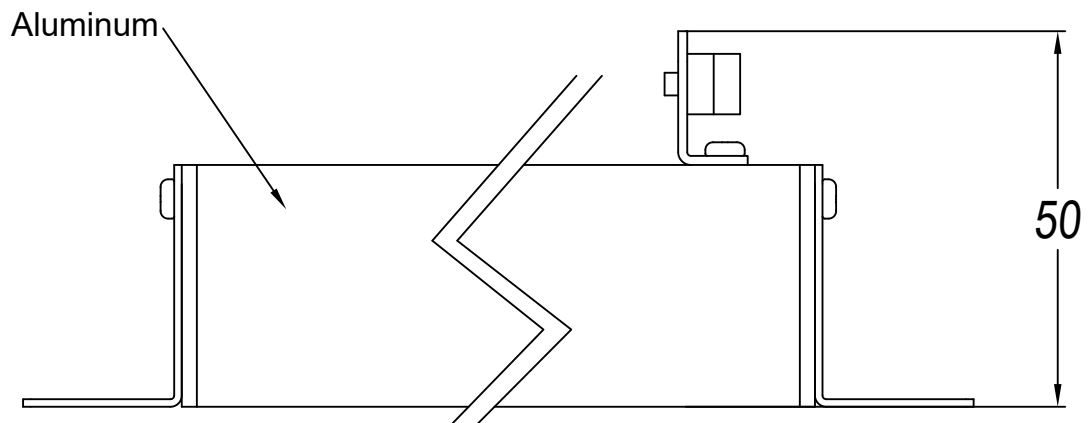

#### Logistics

Energy Efficiency: LED A++  
EAN Code: 8435526843343  
Net Weight (Kg): 0.000  
Packing: 100 x 100 x 260  
Masterbox: 1

36x164

0-18

The photograph may not match the reference exactly. Please read the product description to identify the finish.