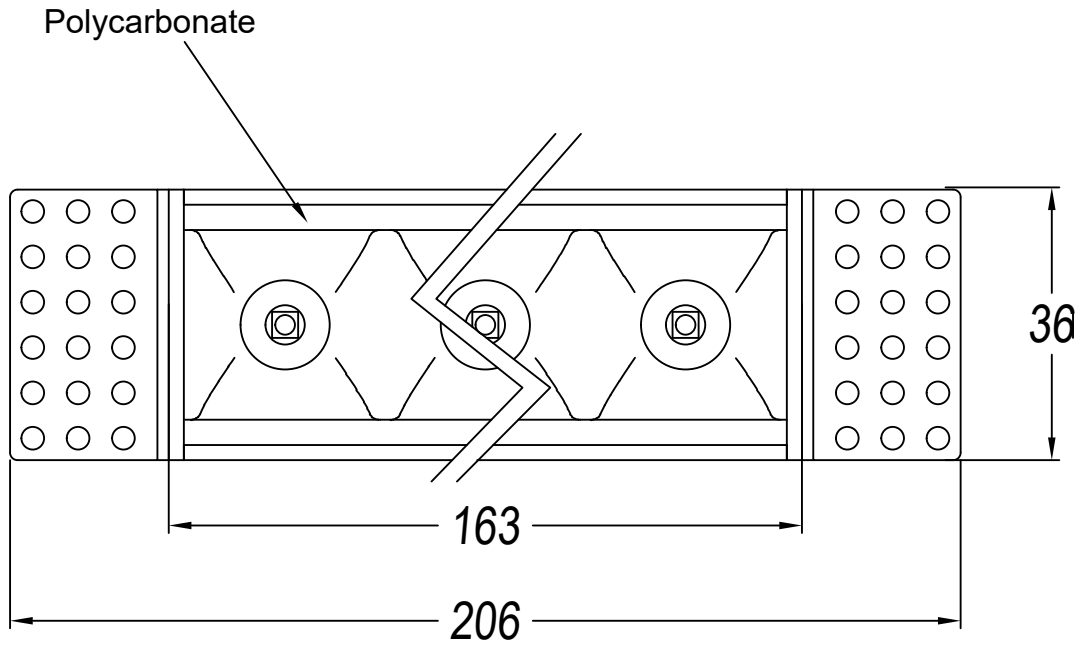

#### Logistics

Energy Efficiency: LED A++  
EAN Code: 8435526843343  
Net Weight (Kg): 0.000  
Packing: 100 x 100 x 260  
Masterbox: 1

36x164

0-18

The photograph may not match the reference exactly. Please read the product description to identify the finish.

### TRIM

- 3LEDS: 40x88mm
- 6LEDS: 40x168mm
- 12LEDS: 40x328mm
- 18LEDS: 40x486mm
- 3X3LEDS: 95x95mm

1