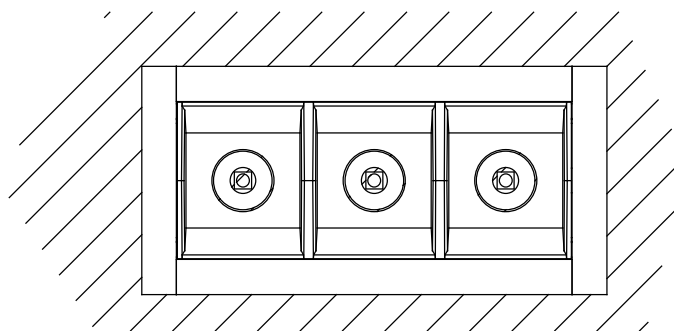

90-6169-14-60

V0

BENTO Downlight recessed

Description

Downlights

For downlighting. UGR <10. Maximum visual comfort with invisible lamp effect. Structure material: Aluminium, Polycarbonate. Structure finish: White, Black. Warranty: 2 Years.

1

TRIM/CON MARCO

2

3

4

TRIMLESS/SIN MARCO