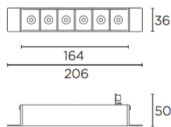

Finish

White
Black

Material

Aluminium
Polycarbonate

⌀ 36x164

⚡ 0-18

TECHNICAL CHARACTERISTICS

Light source

36x164

0-18mm

TRIMLESS

- 3LEDS: 36x84mm
- 6LEDS: 36x164mm
- 12LEDS: 36x323mm
- 18LEDS: 36x482mm
- 3X3LEDS: 90x90mm

TRIM

- 3LEDS: 40x88mm
- 6LEDS: 40x168mm
- 12LEDS: 40x328mm
- 18LEDS: 40x486mm
- 3X3LEDS: 95x95mm