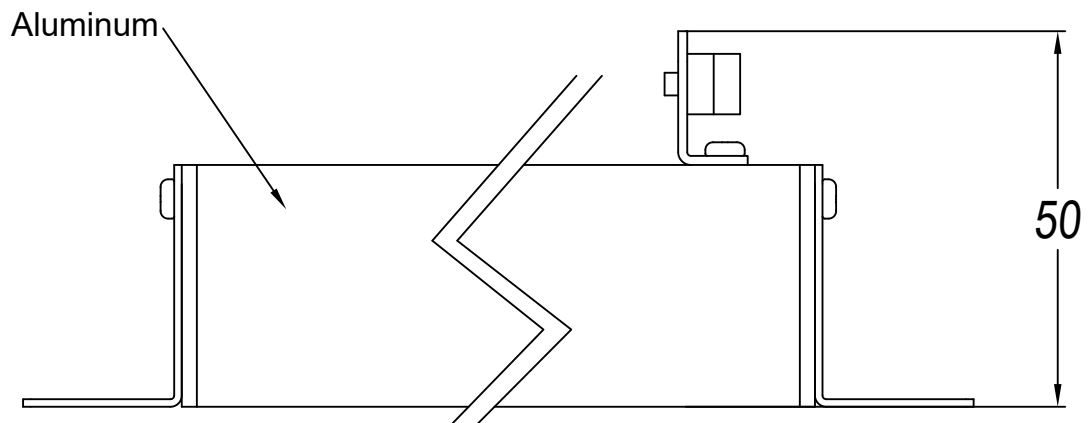

Warranty: 2 Years

Logistics

Energy Efficiency: LED A++

EAN Code: 8435526843282

Net Weight (Kg): 0.000

Packing: 100 x 100 x 260

Masterbox: 1

The photograph may not match the reference exactly. Please read the product description to identify the finish.

36x164

0-18mm

TRIMLESS

- 3LEDS: 36x84mm
- 6LEDS: 36x164mm
- 12LEDS: 36x323mm
- 18LEDS: 36x482mm
- 3X3LEDS: 90x90mm

TRIM

- 3LEDS: 40x88mm
- 6LEDS: 40x168mm
- 12LEDS: 40x328mm
- 18LEDS: 40x486mm
- 3X3LEDS: 95x95mm