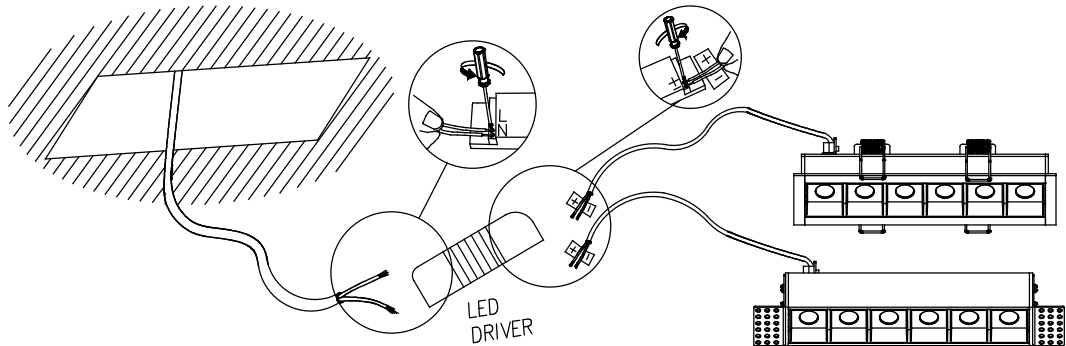

90-6169-14-60

V0

BENTO Downlight recessed

Description

Downlights

For downlighting. UGR <10. Maximum visual comfort with invisible lamp effect. Structure material: Aluminium, Polycarbonate. Structure finish: White, Black. Warranty: 2 Years.

36x164

0-18mm

TRIMLESS

- 3LEDS: 36x84mm
- 6LEDS: 36x164mm
- 12LEDS: 36x323mm
- 18LEDS: 36x482mm
- 3X3LEDS: 90x90mm

TRIM

- 3LEDS: 40x88mm
- 6LEDS: 40x168mm
- 12LEDS: 40x328mm
- 18LEDS: 40x486mm
- 3X3LEDS: 95x95mm

1

TRIM/CON MARCO

2

3

4

TRIMLESS/SIN MARCO