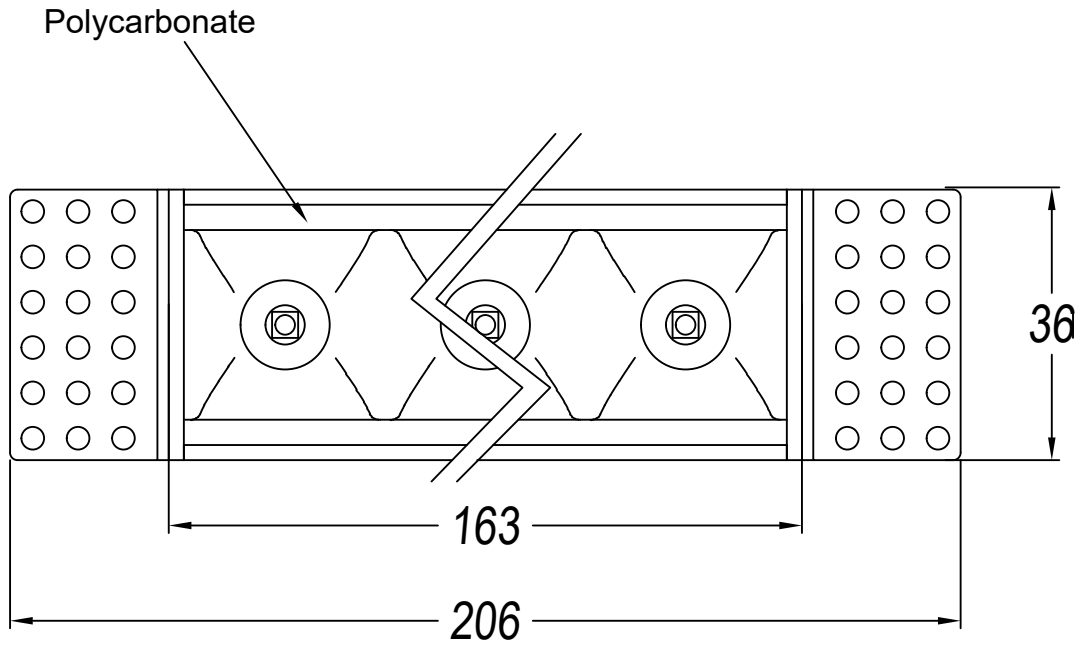

Finish

White
Black

Material

Aluminium
Polycarbonate

⌀ 36x164

⚡ 0-18

TECHNICAL CHARACTERISTICS

Light source

Warranty: 2 Years

Logistics

Energy Efficiency: LED A++

EAN Code: 8435526843282

Net Weight (Kg): 0.000

Packing: 100 x 100 x 260

Masterbox: 1

The photograph may not match the reference exactly. Please read the product description to identify the finish.

36x164

0-18mm

TRIMLESS

- 3LEDS: 36x84mm
- 6LEDS: 36x164mm
- 12LEDS: 36x323mm
- 18LEDS: 36x482mm
- 3X3LEDS: 90x90mm

TRIM

- 3LEDS: 40x88mm
- 6LEDS: 40x168mm
- 12LEDS: 40x328mm
- 18LEDS: 40x486mm
- 3X3LEDS: 95x95mm