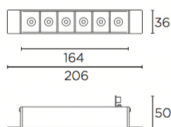

Finish
White
Black

Material
Aluminium
Polycarbonate

TECHNICAL CHARACTERISTICS

36x164

0-18

Light source

Light source: LED CREE

Output (W): 13.2 W

36x164

0-18mm

TRIMLESS

- 3LEDS: 36x84mm
- 6LEDS: 36x164mm
- 12LEDS: 36x323mm
- 18LEDS: 36x482mm
- 3X3LEDS: 90x90mm

TRIM

- 3LEDS: 40x88mm
- 6LEDS: 40x168mm
- 12LEDS: 40x328mm
- 18LEDS: 40x486mm
- 3X3LEDS: 95x95mm