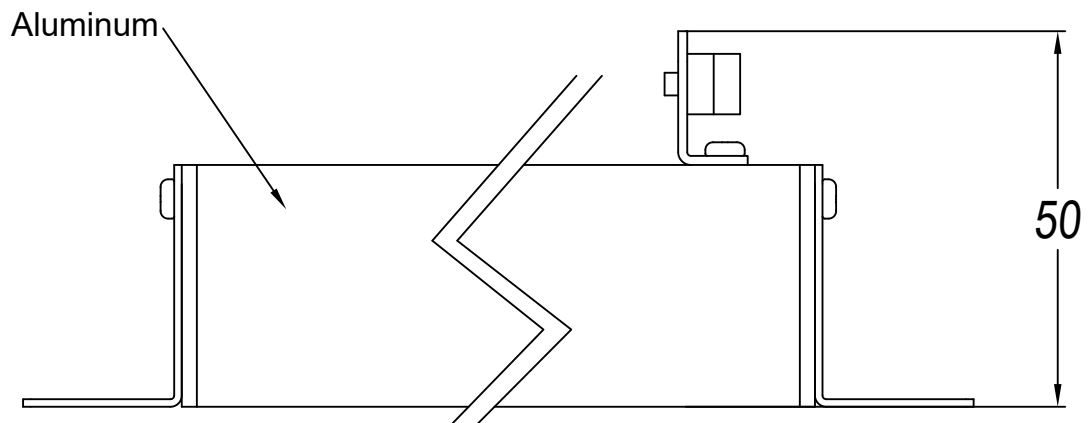

Energy Efficiency: LED A++

EAN Code: 8435526843244

Net Weight (Kg): 0.000

Packing: 100 x 100 x 260

Masterbox: 1

The photograph may not match the reference exactly. Please read the product description to identify the finish.

36x164

0-18mm

TRIMLESS

- 3LEDS: 36x84mm
- 6LEDS: 36x164mm
- 12LEDS: 36x323mm
- 18LEDS: 36x482mm
- 3X3LEDS: 90x90mm

TRIM

- 3LEDS: 40x88mm
- 6LEDS: 40x168mm
- 12LEDS: 40x328mm
- 18LEDS: 40x486mm
- 3X3LEDS: 95x95mm