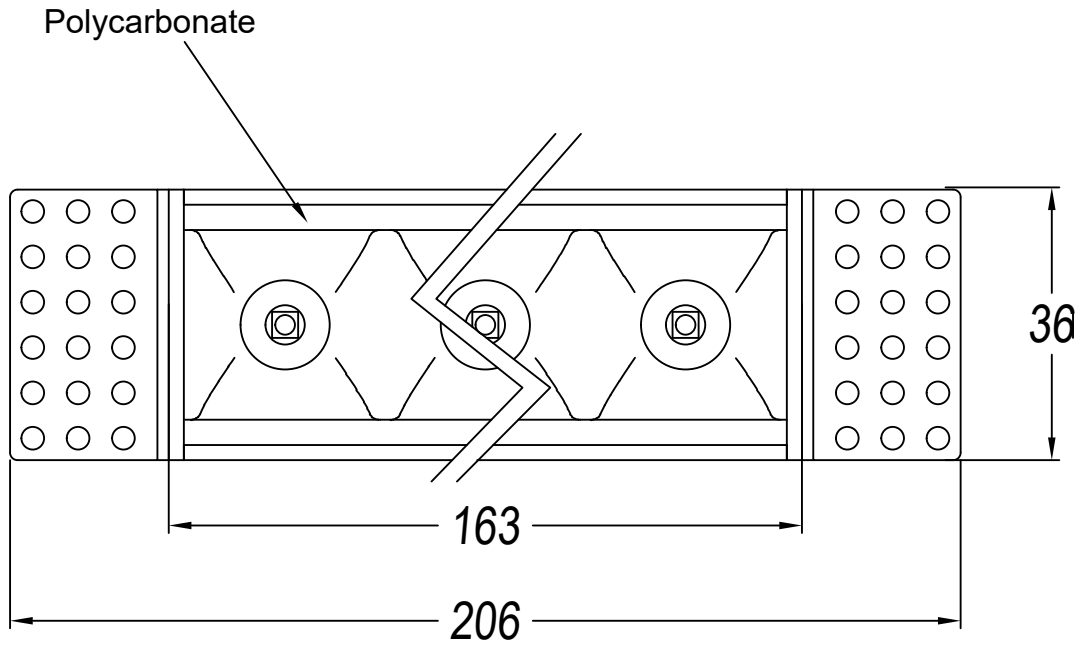

Finish
White
Black

Material
Aluminium
Polycarbonate

TECHNICAL CHARACTERISTICS

36x164

0-18

Light source

Light source: LED CREE

Output (W): 13.2 W

Energy Efficiency: LED A++

EAN Code: 8435526843244

Net Weight (Kg): 0.000

Packing: 100 x 100 x 260

Masterbox: 1

The photograph may not match the reference exactly. Please read the product description to identify the finish.

36x164

0-18mm

TRIMLESS

- 3LEDS: 36x84mm
- 6LEDS: 36x164mm
- 12LEDS: 36x323mm
- 18LEDS: 36x482mm
- 3X3LEDS: 90x90mm

TRIM

- 3LEDS: 40x88mm
- 6LEDS: 40x168mm
- 12LEDS: 40x328mm
- 18LEDS: 40x486mm
- 3X3LEDS: 95x95mm