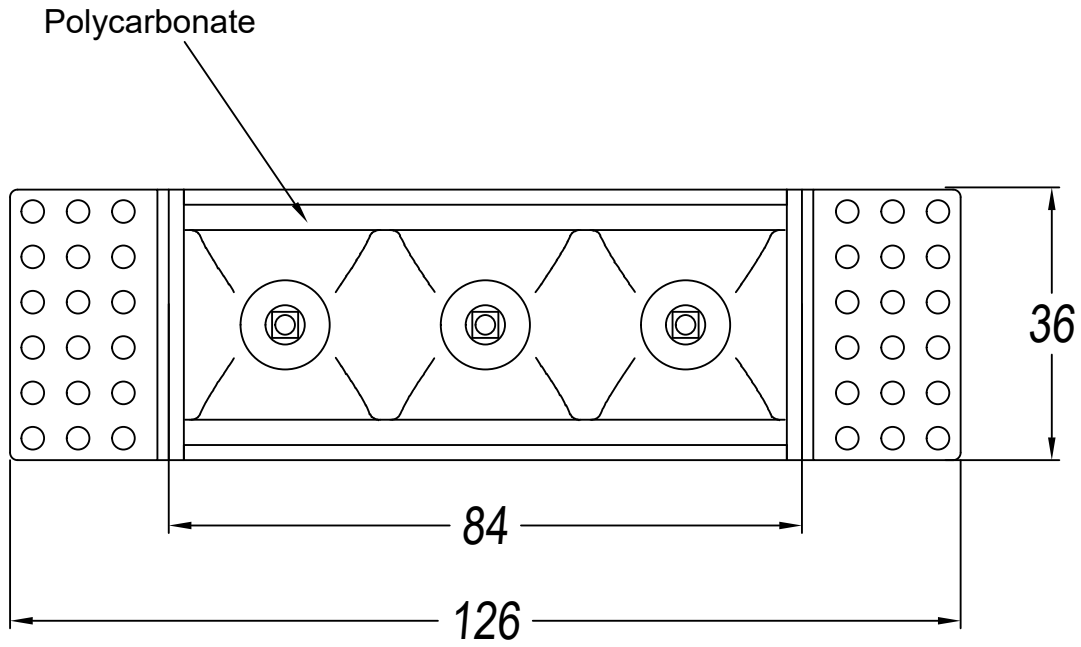

Logistics

Energy Efficiency: LED A++

EAN Code: 8435526843183

Net Weight (Kg): 0.000

Packing: 190 x 200 x 100

Masterbox: 1

The photograph may not match the reference exactly. Please read the product description to identify the finish.

36x84

0-18mm

TRIMLESS

- 3LEDS: 36x84mm
- 6LEDS: 36x164mm
- 12LEDS: 36x323mm
- 18LEDS: 36x482mm
- 3X3LEDS: 90x90mm

TRIM

- 3LEDS: 40x88mm
- 6LEDS: 40x168mm
- 12LEDS: 40x328mm
- 18LEDS: 40x486mm
- 3X3LEDS: 95x95mm