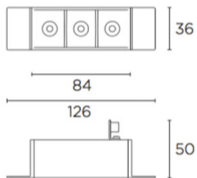

Finish
White
Black

Material
Aluminium
Polycarbonate

36x84

0-18

TECHNICAL CHARACTERISTICS

Light source

Light source: LED CREE

Output (W): 6.6 W

36x84

0-18mm

TRIMLESS

- 3LEDS: 36x84mm
- 6LEDS: 36x164mm
- 12LEDS: 36x323mm
- 18LEDS: 36x482mm
- 3X3LEDS: 90x90mm

TRIM

- 3LEDS: 40x88mm
- 6LEDS: 40x168mm
- 12LEDS: 40x328mm
- 18LEDS: 40x486mm
- 3X3LEDS: 95x95mm