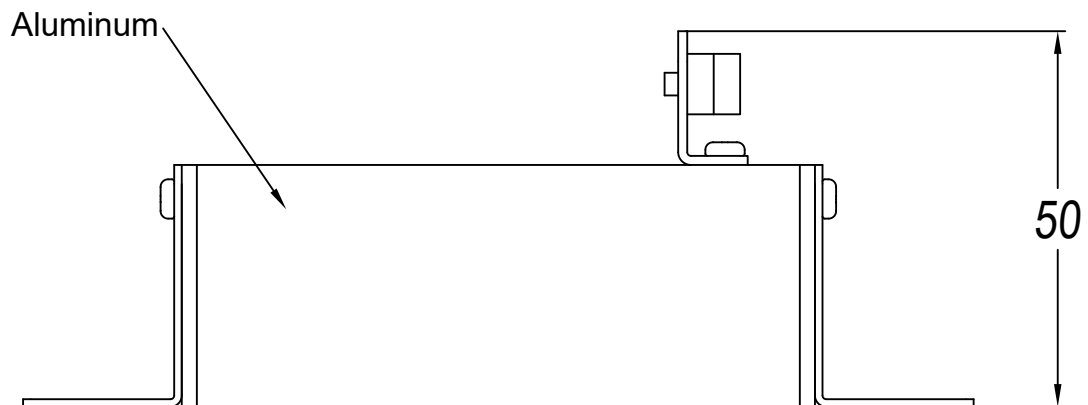

Logistics

Energy Efficiency: LED A++

EAN Code: 8435526843183

Net Weight (Kg): 0.000

Packing: 190 x 200 x 100

Masterbox: 1

The photograph may not match the reference exactly. Please read the product description to identify the finish.

36x84

0-18mm

TRIMLESS

- 3LEDS: 36x84mm
- 6LEDS: 36x164mm
- 12LEDS: 36x323mm
- 18LEDS: 36x482mm
- 3X3LEDS: 90x90mm

TRIM

- 3LEDS: 40x88mm
- 6LEDS: 40x168mm
- 12LEDS: 40x328mm
- 18LEDS: 40x486mm
- 3X3LEDS: 95x95mm