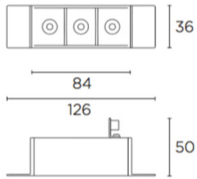

Finish
White
Black

Material
Aluminium
Polycarbonate

36x84
0-18

TECHNICAL CHARACTERISTICS

Light source

Light source: LED CREE

Output (W): 6.6 W

Color temperature: Warm White - 2700K

EAN Code: 8435526843169

Net Weight (Kg): 0.000

Packing: 190 x 200 x 100

Masterbox: 1

The photograph may not match the reference exactly. Please read the product description to identify the finish.

36x84

0-18mm

TRIMLESS

- 3LEDS: 36x84mm
- 6LEDS: 36x164mm
- 12LEDS: 36x323mm
- 18LEDS: 36x482mm
- 3X3LEDS: 90x90mm

TRIM

- 3LEDS: 40x88mm
- 6LEDS: 40x168mm
- 12LEDS: 40x328mm
- 18LEDS: 40x486mm
- 3X3LEDS: 95x95mm

1

TRIM/CON MARCO