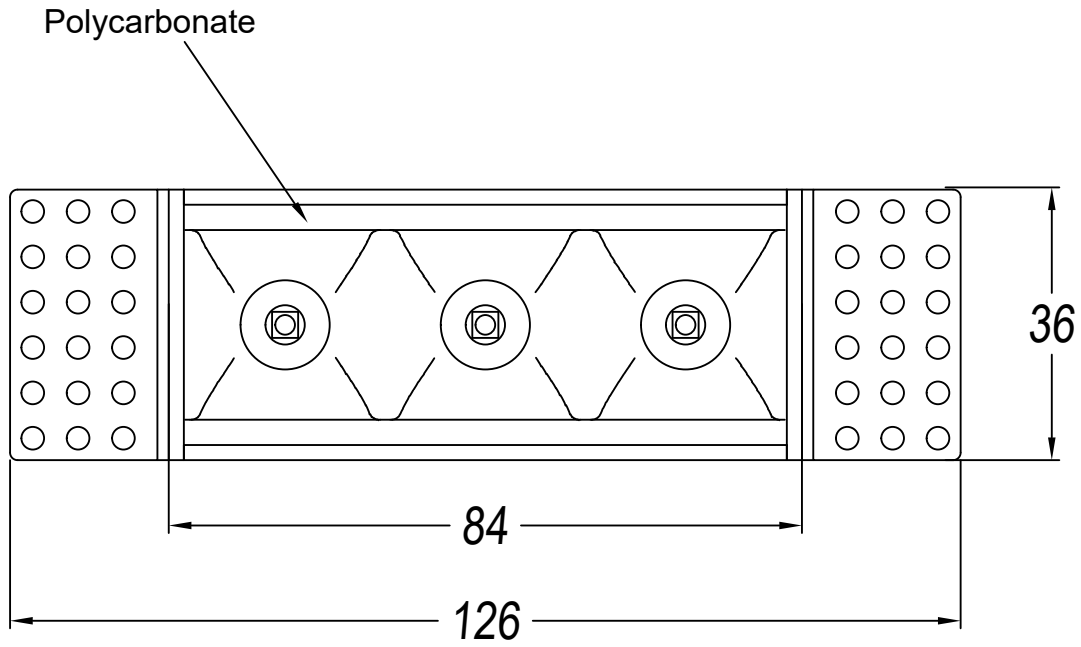

EAN Code: 8435526843169

Net Weight (Kg): 0.000

Packing: 190 x 200 x 100

Masterbox: 1

The photograph may not match the reference exactly. Please read the product description to identify the finish.

36x84

0-18mm

TRIMLESS

- 3LEDS: 36x84mm
- 6LEDS: 36x164mm
- 12LEDS: 36x323mm
- 18LEDS: 36x482mm
- 3X3LEDS: 90x90mm

TRIM

- 3LEDS: 40x88mm
- 6LEDS: 40x168mm
- 12LEDS: 40x328mm
- 18LEDS: 40x486mm
- 3X3LEDS: 95x95mm

1

TRIM/CON MARCO