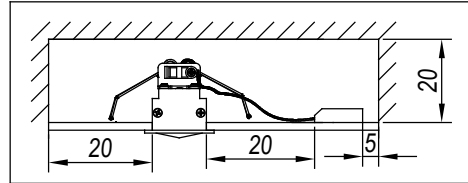

EAN Code: 8435526843169

Net Weight (Kg): 0.000

Packing: 190 x 200 x 100

Masterbox: 1

The photograph may not match the reference exactly. Please read the product description to identify the finish.

36x84

0-18mm

TRIMLESS

- 3LEDS: 36x84mm
- 6LEDS: 36x164mm
- 12LEDS: 36x323mm
- 18LEDS: 36x482mm
- 3X3LEDS: 90x90mm

TRIM

- 3LEDS: 40x88mm
- 6LEDS: 40x168mm
- 12LEDS: 40x328mm
- 18LEDS: 40x486mm
- 3X3LEDS: 95x95mm

1

TRIM/CON MARCO