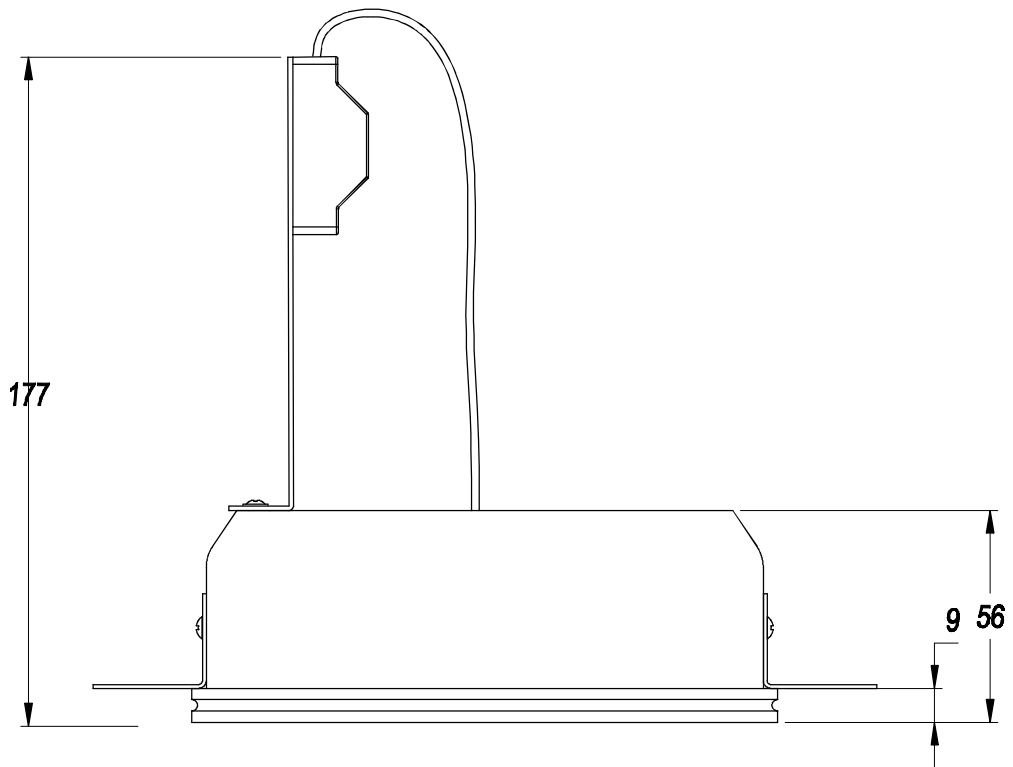

The photograph may not match the reference exactly. Please read the product description to identify the finish.

**Description**

Downlights prepared for recessed ceiling installation. Housing in plaster with a steel plate fixture. Different versions available depending on form, directability and number of lamps. Possibility of completely integrating the piece in the architecture by means of thermoplastic paint. Possibility of incorporating a GU10 lampholder as an accessory.

Click on image to download energy label

71-1881-00-00

Kit for GU10 lamps, Max. 50W

71-4032-N3-M2

LED module. For installation, the light must be completed with one of the different surrounds available.

**Structure material:** Aluminium

**Structure material:** Aluminium

**Structure finish:** Grey

**Diffuser material:** Polycarbonate

**Diffuser finish:** Transparent

IP20

71-3886-N3-M2

LED module. For installation, the light must be completed with one of the different surrounds available.

<b>Structure material:</b>	Aluminium
<b>Structure finish:</b>	Grey
<b>Diffuser material:</b>	Polycarbonate
<b>Diffuser finish:</b>	Transparent

IP20

$\varnothing 160$  mm

Scale 1:2

10-11-14

REF.	LAMP	SOCKET	
90-1809	QR-CBC51 MAX 35W	GX5.3	Ø160mm