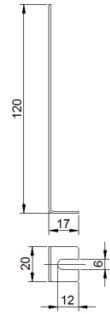

71-1881-00-00

Kit for GU10 lamps, Max. 50W

71-4032-N3-M2

LED module. For installation, the light must be completed with one of the different surrounds available.

Structure material: Aluminium

Structure finish: Grey

Diffuser material: Polycarbonate

Diffuser finish: Transparent

IP20

71-4033-N3-M2

LED module. For installation, the light must be completed with one of the different surrounds available.

Structure material: Aluminium

Structure finish: Grey

Diffuser material: Polycarbonate

Diffuser finish: Transparent

IP20

71-3885-N3-M2

LED module. For installation, the light must be completed with one of the different surrounds available.

Structure material: Aluminium

Structure finish: Grey

Diffuser material: Polycarbonate

Diffuser finish: Transparent

IP20