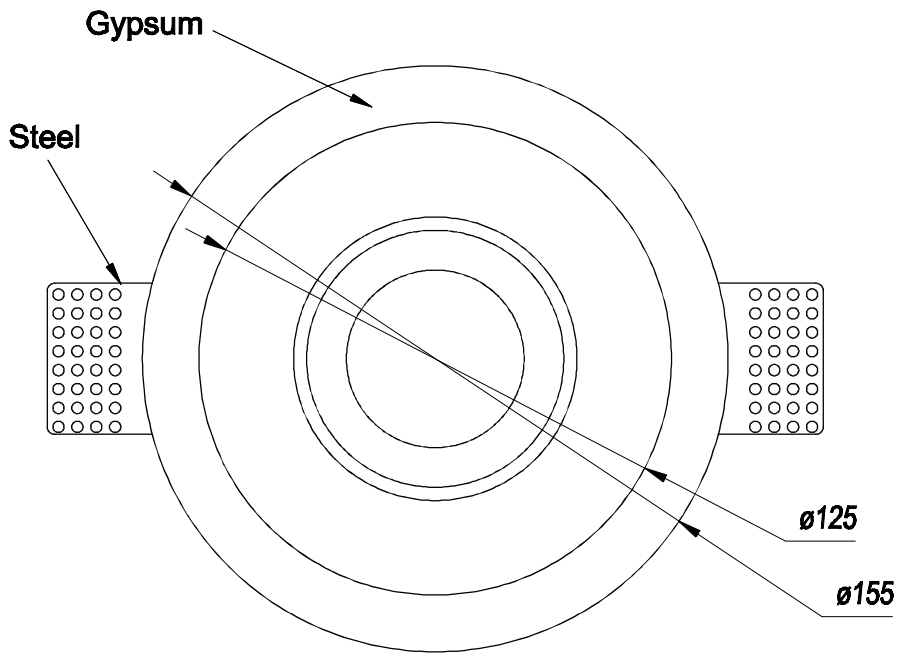

**Structure material:** Aluminium

**Structure finish:** Grey

**Diffuser material:** Polycarbonate

**Diffuser finish:** Transparent

IP20

71-3886-N3-M2

LED module. For installation, the light must be completed with one of the different surrounds available.

<b>Structure material:</b>	Aluminium
<b>Structure finish:</b>	Grey
<b>Diffuser material:</b>	Polycarbonate
<b>Diffuser finish:</b>	Transparent

IP20

$\varnothing 160$  mm

Scale 1:2

10-11-14

REF.	LAMP	SOCKET	
90-1809	QR-CBC51 MAX 35W	GX5.3	Ø160mm