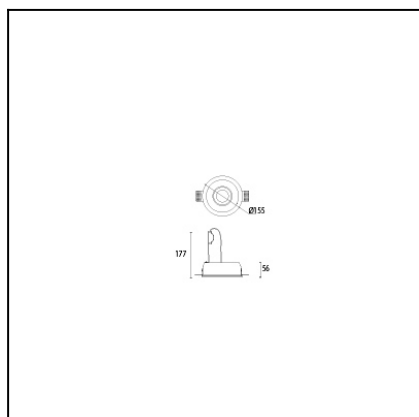

The photograph may not match the reference exactly. Please read the product description to identify the finish.

**Description**

Downlights prepared for recessed ceiling installation. Housing in plaster with a steel plate fixture. Different versions available depending on form, directability and number of lamps. Possibility of completely integrating the piece in the architecture by means of thermoplastic paint. Possibility of incorporating a GU10 lampholder as an accessory.

**TECHNICAL CHARACTERISTICS**

Type:	DOWNLIGHT RECESSED
Adjustable:	Adjustable 30°.
IP Protection degrees:	IP23
Light source 1:	1 x GU5.3 max. 50W
Voltage / Frequency:	12V/50-60Hz
Warranty (Years):	2
Units per box:	12
Net Weight (Kg):	0.575
EAN:	8435381400798