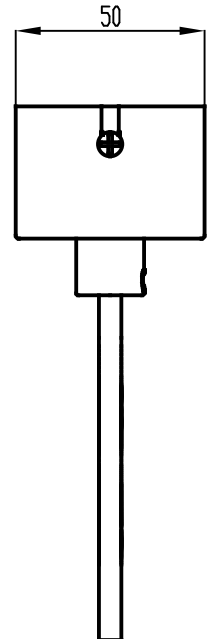

71-7521-14-00

V0

INFINITE Accessory

Designer: Leds C4

Description

Linear lighting

Professional LED module with stand-alone unit. Compact, high performance product. Structure material: Steel. Structure finish: White. Warranty: 5 Years.

Energy Efficiency: NA

Net Weight (Kg): 0.000

Packing: - x - x -

The photograph may not match the reference exactly. Please read the product description to identify the finish.

INFINITE

71-7521-14-00

Linear lighting

Professional LED module with stand-alone unit. Compact, high performance product. Structure material: Steel. Structure finish: White. Warranty: 5 Years.

Product net weight (Kg): 0.000

Product length (mm): 147.5

Product width or diameter (mm): 50

Product height (mm): 50

Gear included: No.