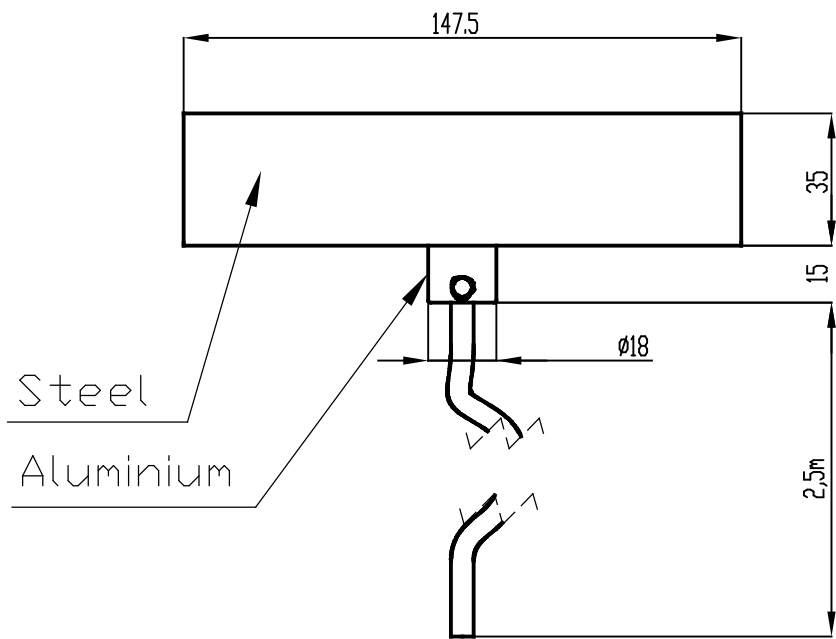

71-7521-14-00

V0

INFINITE Accessory

Designer: Leds C4

Description

Linear lighting

Professional LED module with stand-alone unit. Compact, high performance product. Structure material: Steel. Structure finish: White. Warranty: 5 Years.

Energy Efficiency: NA

Net Weight (Kg): 0.000

Packing: - x - x -

The photograph may not match the reference exactly. Please read the product description to identify the finish.

INFINITE

71-7521-14-00

Linear lighting

Professional LED module with stand-alone unit. Compact, high performance product. Structure material: Steel. Structure finish: White. Warranty: 5 Years.

Product net weight (Kg): 0.000

Product length (mm): 147.5

Product width or diameter (mm): 50

Product height (mm): 50

Gear included: No.