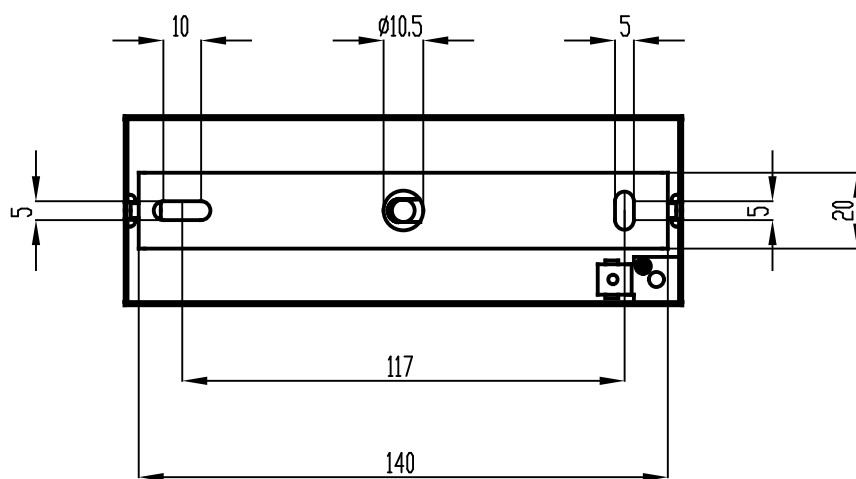

71-7521-14-00

V0

INFINITE Accessory

Designer: Leds C4

Description

Linear lighting

Professional LED module with stand-alone unit. Compact, high performance product. Structure material: Steel. Structure finish: White. Warranty: 5 Years.

Energy Efficiency: NA

Net Weight (Kg): 0.000

Packing: - x - x -

The photograph may not match the reference exactly. Please read the product description to identify the finish.

INFINITE

71-7521-14-00

Linear lighting

Professional LED module with stand-alone unit. Compact, high performance product. Structure material: Steel. Structure finish: White. Warranty: 5 Years.

Product net weight (Kg): 0.000

Product length (mm): 147.5

Product width or diameter (mm): 50

Product height (mm): 50

Gear included: No.