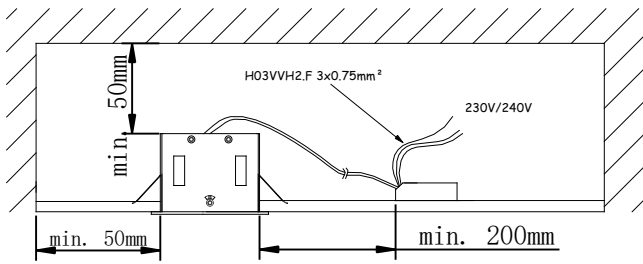

LED AC
GU10

GX8.5
G8.5

G53
GU5.3

LED

↓ TRIM VERSION

4

0-25mm

TRIM VERSION	
SMALL 1 LAMP	110x110
SMALL 2 LAMP	208x110
SMALL 3 LAMP	306x110
BIG 1 LAMP	160x160
BIG 2 LAMP	302x160
BIG 3 LAMP	445x160

5

6

7