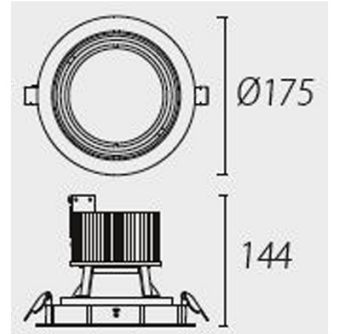

IP23

71-3515-00-37