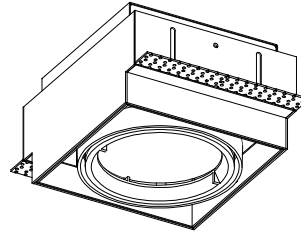

0-25mm

Scale 1:5 29-10-13

1

MULTIDIR STRUCTURES

TRIM

TRIMLESS

OFF

KIT GU10