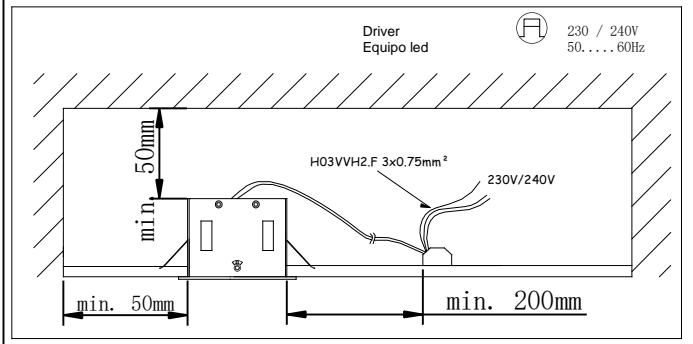

**LED AC**  
**GU10**

**GX8.5**  
**G8.5**

**G53**  
**GU5.3**

**LED**

**↓ TRIM VERSION**

4

0-25mm

TRIM VERSION	
SMALL 1 LAMP	110x110
SMALL 2 LAMP	208x110
SMALL 3 LAMP	306x110
BIG 1 LAMP	160x160
BIG 2 LAMP	302x160
BIG 3 LAMP	445x160

5

6

7

**↓ TRIMLESS VERSION**

**3**

TRIMLESS VERSION	
SMALL 1 LAMP	108x108
SMALL 2 LAMP	206x108
SMALL 3 LAMP	304x108
BIG 1 LAMP	156x156
BIG 2 LAMP	300x156
BIG 3 LAMP	444x156

0-25mm