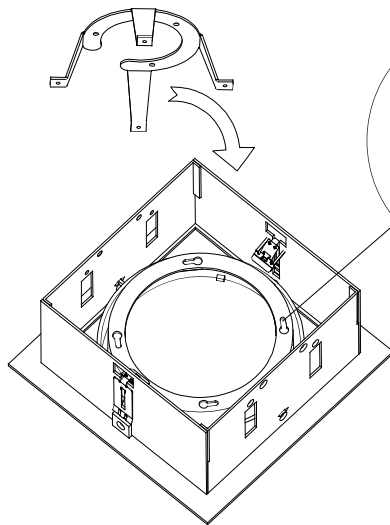

\*

OPTIONAL

GU10

GX8.5

G53

GU5.3

<b>MULTIDIR EVO S</b>				
<b>VERSION</b>	<b>POSITION 1</b>	<b>POSITION 2</b>	<b>POSITION 3</b>	<b>POSITION 4</b>
<b>GU5.3</b>	✓ Hmax 50mm	✓ Hmax 75mm	✓ Hmax 95mm	✓
<b>GU10</b>	X	✓ Hmax 50mm	✓ Hmax 75mm	✓