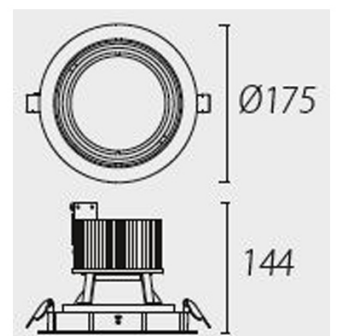

71-2965-00-37

Electronic kit with LED module (Zhaga standard) and driver included. For installation, the light must be completed with one of the different bodies available.

Diffuser material: Glass
Diffuser finish: Transparent

IP23

71-2966-00-37

Electronic kit with LED module (Zhaga standard) and driver included. For installation, the light must be completed with one of the different bodies available.

Diffuser material: Glass
Glass
Diffuser finish: Transparent
Transparent

IP23

71-2967-00-37

Electronic kit with LED module (Zhaga standard) and driver included. For installation, the light must be completed with one of the different bodies available.

Structure material: Aluminium
Diffuser material: Glass
Diffuser finish: Transparent

IP23

71-2968-00-37

Electronic kit with LED module (Zhaga standard) and driver included. For installation, the light must be completed with one of the different bodies available.

Diffuser material: Glass
Glass
Diffuser finish: Transparent
Transparent

IP23