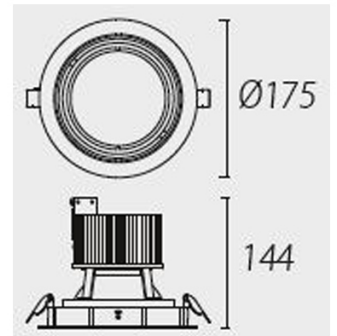

71-2965-00-37

Electronic kit with LED module (Zhaga standard) and driver included. For installation, the light must be completed with one of the different bodies available.

Diffuser material: Glass
Diffuser finish: Transparent

IP23

71-2966-00-37

Electronic kit with LED module (Zhaga standard) and driver included. For installation, the light must be completed with one of the different bodies available.

Diffuser material: Glass
Glass
Diffuser finish: Transparent
Transparent

IP23

71-2967-00-37

Electronic kit with LED module (Zhaga standard) and driver included. For installation, the light must be completed with one of the different bodies available.

Structure material: Aluminium
Diffuser material: Glass
Diffuser finish: Transparent

IP23

71-2968-00-37

Electronic kit with LED module (Zhaga standard) and driver included. For installation, the light must be completed with one of the different bodies available.

Diffuser material: Glass
Glass
Diffuser finish: Transparent
Transparent

IP23