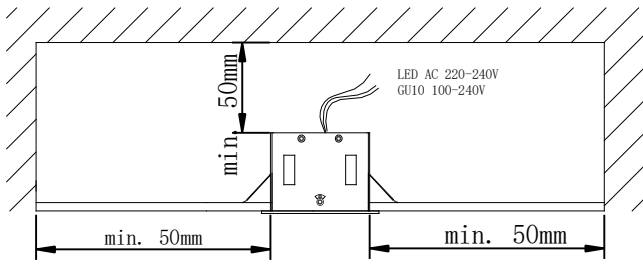

LED AC
GU10

GX8.5
G8.5

G53
GU5.3

LED

↓ TRIM VERSION

4

0-25mm

TRIM VERSION	
SMALL 1 LAMP	110x110
SMALL 2 LAMP	208x110
SMALL 3 LAMP	306x110
BIG 1 LAMP	160x160
BIG 2 LAMP	302x160
BIG 3 LAMP	445x160

5

6

7