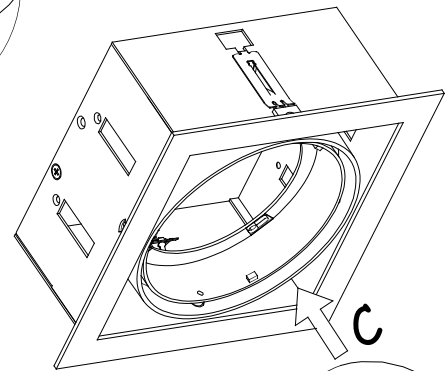

\*

OPTIONAL

GU10

GX8.5

G53

GU5.3

<b>MULTIDIR EVO S</b>				
<b>VERSION</b>	<b>POSITION 1</b>	<b>POSITION 2</b>	<b>POSITION 3</b>	<b>POSITION 4</b>
<b>GU5.3</b>	✓ Hmax 50mm	✓ Hmax 75mm	✓ Hmax 95mm	✓
<b>GU10</b>	X	✓ Hmax 50mm	✓ Hmax 75mm	✓