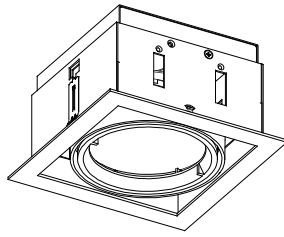

0-25mm

Scale 1:5 29-10-13

1

MULTIDIR STRUCTURES

TRIM

TRIMLESS

OFF

KIT GU10