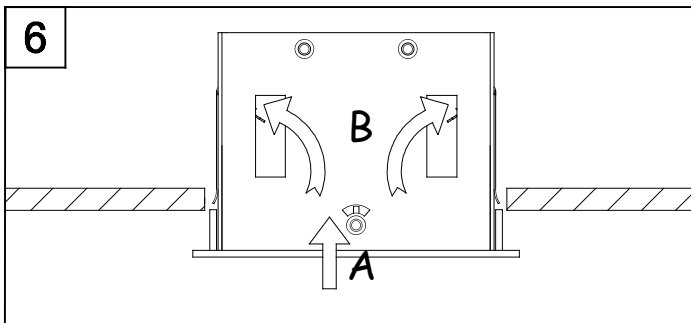

LED AC
GU10

GX8.5
G8.5

G53
GU5.3

LED

↓ TRIM VERSION

4

0-25mm

TRIM VERSION	
SMALL 1 LAMP	110x110
SMALL 2 LAMP	208x110
SMALL 3 LAMP	306x110
BIG 1 LAMP	160x160
BIG 2 LAMP	302x160
BIG 3 LAMP	445x160

5

6

7