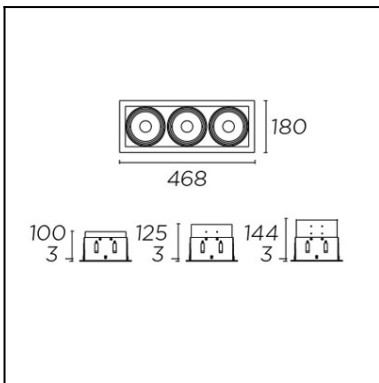

Download photometric file .ldt /.ies

Description

Housing for three MULTIDIR EVO L electronic kits (see kits available in Accessories). Version for installation with a visible surround. Surround, rotation rings and interior in black finish. Height-adjustable rear cover allowing the use of different lighting sources.

TECHNICAL CHARACTERISTICS

Type:	Accessory
Adjustable:	Adjustable $\pm 40^\circ$ around the two axis forming the horizontal plane.
IP Protection degrees:	IP23
Warranty (Years):	2
Units per box:	4
Net Weight (Kg):	3.22
EAN:	8435381413156

MATERIALS / FINISHES

Structure material:	Steel Aluminium
Structure finish:	Black Black