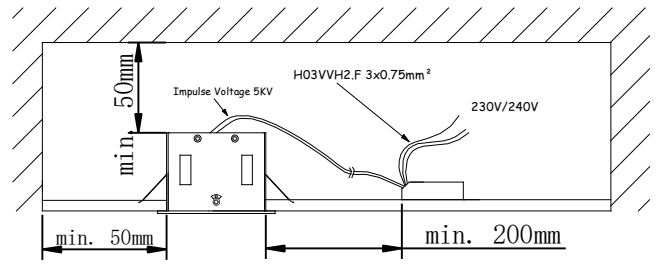

LED AC
GU10

GX8.5
G8.5

G53
GU5.3

LED

↓ TRIM VERSION

4

0-25mm

TRIM VERSION	
SMALL 1 LAMP	110x110
SMALL 2 LAMP	208x110
SMALL 3 LAMP	306x110
BIG 1 LAMP	160x160
BIG 2 LAMP	302x160
BIG 3 LAMP	445x160

5

6

7