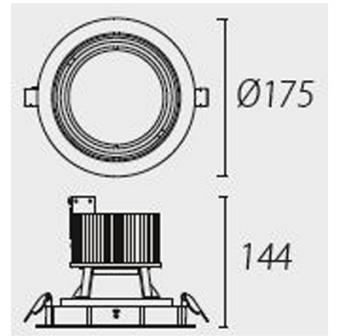

IP23

71-2970-00-37