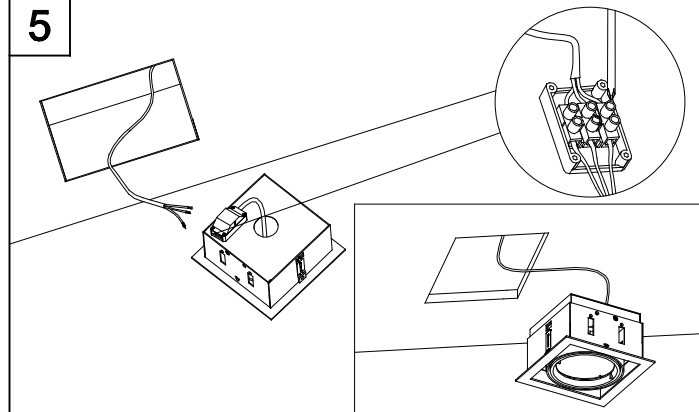

0-25mm

TRIM VERSION	
SMALL 1 LAMP	110x110
SMALL 2 LAMP	208x110
SMALL 3 LAMP	306x110
BIG 1 LAMP	160x160
BIG 2 LAMP	302x160
BIG 3 LAMP	445x160

5