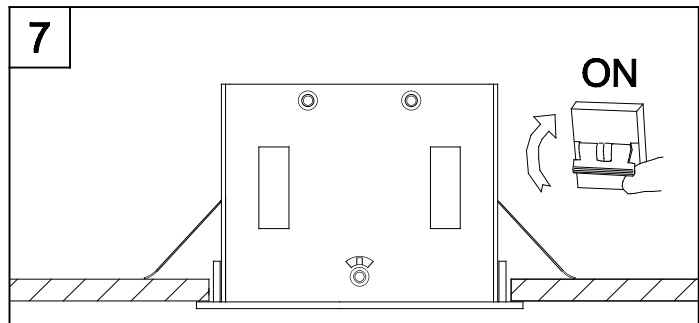

LED AC
GU10

GX8.5
G8.5

G53
GU5.3

LED

↓ TRIM VERSION

4

0-25mm

TRIM VERSION	
SMALL 1 LAMP	110x110
SMALL 2 LAMP	208x110
SMALL 3 LAMP	306x110
BIG 1 LAMP	160x160
BIG 2 LAMP	302x160
BIG 3 LAMP	445x160

5

6

7