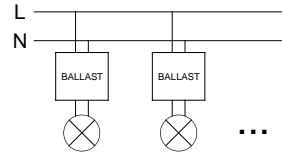

LED AC
GU10

GX8.5
G8.5

G53
GU5.3

LED

↓ TRIM VERSION

4

0-25mm

TRIM VERSION	
SMALL 1 LAMP	110x110
SMALL 2 LAMP	208x110
SMALL 3 LAMP	306x110
BIG 1 LAMP	160x160
BIG 2 LAMP	302x160
BIG 3 LAMP	445x160

5

6

7