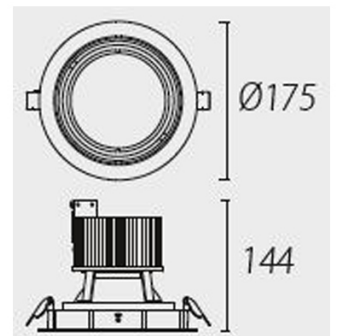

71-2965-00-37

Electronic kit with LED module (Zhaga standard) and driver included. For installation, the light must be completed with one of the different bodies available.

Diffuser material: Glass
Diffuser finish: Transparent

IP23

71-2966-00-37

Electronic kit with LED module (Zhaga standard) and driver included. For installation, the light must be completed with one of the different bodies available.

Diffuser material: Glass
Glass
Diffuser finish: Transparent
Transparent

IP23

71-2967-00-37

Electronic kit with LED module (Zhaga standard) and driver included. For installation, the light must be completed with one of the different bodies available.

Structure material: Aluminium
Diffuser material: Glass
Diffuser finish: Transparent

IP23

71-2968-00-37

Electronic kit with LED module (Zhaga standard) and driver included. For installation, the light must be completed with one of the different bodies available.

Diffuser material: Glass
Glass
Diffuser finish: Transparent
Transparent

IP23