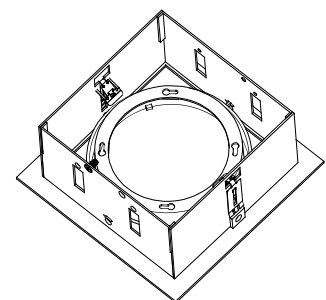

\*

OPTIONAL

GU10

GX8.5

G53

GU5.3

<b>MULTIDIR EVO S</b>				
<b>VERSION</b>	<b>POSITION 1</b>	<b>POSITION 2</b>	<b>POSITION 3</b>	<b>POSITION 4</b>
<b>GU5.3</b>	✓ Hmax 50mm	✓ Hmax 75mm	✓ Hmax 95mm	✓
<b>GU10</b>	X	✓ Hmax 50mm	✓ Hmax 75mm	✓