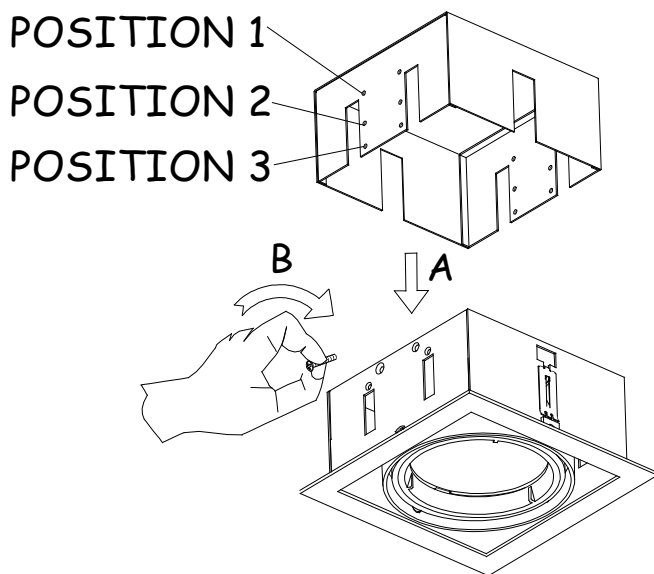

\*

OPTIONAL

GU10

GX8.5

G53

GU5.3

<b>MULTIDIR EVO S</b>				
<b>VERSION</b>	<b>POSITION 1</b>	<b>POSITION 2</b>	<b>POSITION 3</b>	<b>POSITION 4</b>
<b>GU5.3</b>	✓ Hmax 50mm	✓ Hmax 75mm	✓ Hmax 95mm	✓
<b>GU10</b>	X	✓ Hmax 50mm	✓ Hmax 75mm	✓