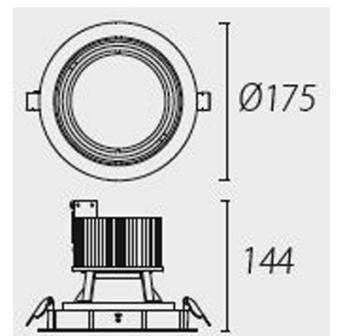

71-2965-00-37

Electronic kit with LED module (Zhaga standard) and driver included. For installation, the light must be completed with one of the different bodies available.

Diffuser material: Glass
Diffuser finish: Transparent

IP23

71-2966-00-37

Electronic kit with LED module (Zhaga standard) and driver included. For installation, the light must be completed with one of the different bodies available.

Diffuser material: Glass
Glass
Diffuser finish: Transparent
Transparent

IP23

71-2967-00-37

Electronic kit with LED module (Zhaga standard) and driver included. For installation, the light must be completed with one of the different bodies available.

Structure material: Aluminium
Diffuser material: Glass
Diffuser finish: Transparent

IP23

71-2968-00-37

Electronic kit with LED module (Zhaga standard) and driver included. For installation, the light must be completed with one of the different bodies available.

Diffuser material: Glass
Glass
Diffuser finish: Transparent
Transparent

IP23