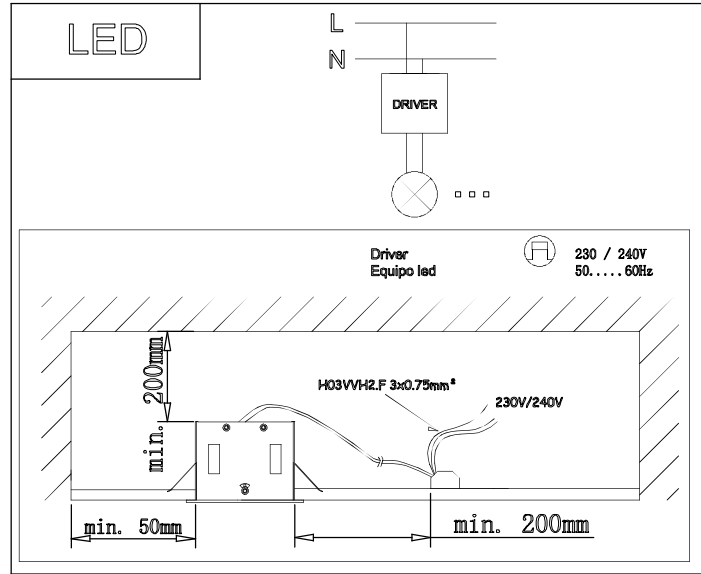

G8.5

\*

GU10

GX8.5

G53

GU5.3

MULTIDIR EVO S				
VERSION	POSITION 1	POSITION 2	POSITION 3	POSITION 4
GU5.3	✓ Hmax 50mm	✓ Hmax 75mm	✓ Hmax 95mm	✓
GU10	X	✓ Hmax 50mm	✓ Hmax 75mm	✓

MULTIDIR EVO L				
VERSION	POSITION 1	POSITION 2	POSITION 3	POSITION 4
GU10	X	✓ Hmax 80mm	✓ Hmax 100mm	✓
GX8.5	X	✓	✓	✓
G53	✓ Hmax 77mm	✓ Hmax 102mm	✓ Hmax 122mm	✓
G8.5	X	✓	✓	✓
LED ZHAGA	X	X	✓	✓

**TRIM VERSION**

4

TRIM VERSION	Size
SMALL 1 LAMP	110x110
SMALL 2 LAMP	208x110
SMALL 3 LAMP	306x110
BIG 1 LAMP	170x170
BIG 2 LAMP	302x170
BIG 3 LAMP	458x170

0-25mm

↓ TRIMLESS VERSION

3

TRIMLESS VERSION	
SMALL 1 LAMP	108x108
SMALL 2 LAMP	206x108
SMALL 3 LAMP	304x108
BIG 1 LAMP	156x156
BIG 2 LAMP	300x156
BIG 3 LAMP	444x156