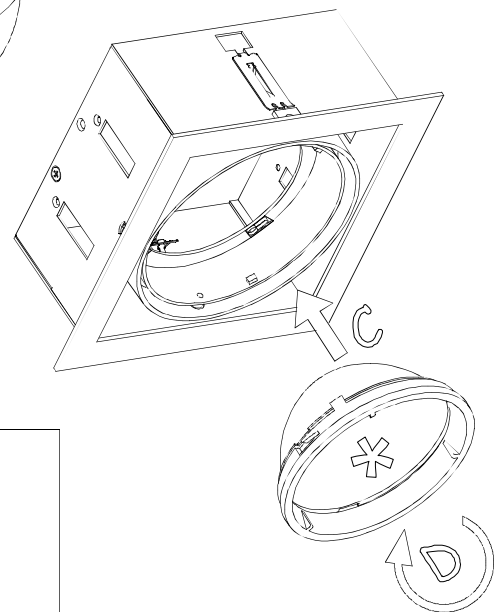

KIT GU10

KIT GX8.5

KIT LED / LED AC

KIT G53

KIT G8.5

KIT GU5.3

2

LED / LED AC

G8.5

\*

GU10

GX8.5

G53

GU5.3

MULTIDIR EVO S				
VERSION	POSITION 1	POSITION 2	POSITION 3	POSITION 4
GU5.3	✓ Hmax 50mm	✓ Hmax 75mm	✓ Hmax 95mm	✓
GU10	X	✓ Hmax 50mm	✓ Hmax 75mm	✓

MULTIDIR EVO L				
VERSION	POSITION 1	POSITION 2	POSITION 3	POSITION 4
GU10	X	✓ Hmax 80mm	✓ Hmax 100mm	✓
GX8.5	X	✓	✓	✓
G53	✓ Hmax 77mm	✓ Hmax 102mm	✓ Hmax 122mm	✓
G8.5	X	✓	✓	✓
LED ZHAGA	X	X	✓	✓

**TRIM VERSION**

4

TRIM VERSION	Size
SMALL 1 LAMP	110x110
SMALL 2 LAMP	208x110
SMALL 3 LAMP	306x110
BIG 1 LAMP	170x170
BIG 2 LAMP	302x170
BIG 3 LAMP	458x170

0-25mm

↓ TRIMLESS VERSION

3

TRIMLESS VERSION	
SMALL 1 LAMP	108x108
SMALL 2 LAMP	206x108
SMALL 3 LAMP	304x108
BIG 1 LAMP	156x156
BIG 2 LAMP	300x156
BIG 3 LAMP	444x156