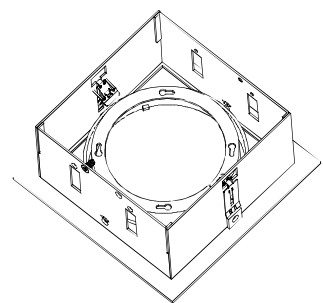

G8.5

\*

GU10

GX8.5

G53

GU5.3

MULTIDIR EVO S				
VERSION	POSITION 1	POSITION 2	POSITION 3	POSITION 4
GU5.3	✓ Hmax 50mm	✓ Hmax 75mm	✓ Hmax 95mm	✓
GU10	X	✓ Hmax 50mm	✓ Hmax 75mm	✓

MULTIDIR EVO L				
VERSION	POSITION 1	POSITION 2	POSITION 3	POSITION 4
GU10	X	✓ Hmax 80mm	✓ Hmax 100mm	✓
GX8.5	X	✓	✓	✓
G53	✓ Hmax 77mm	✓ Hmax 102mm	✓ Hmax 122mm	✓
G8.5	X	✓	✓	✓
LED ZHAGA	X	X	✓	✓

**TRIM VERSION**

4

TRIM VERSION	Size
SMALL 1 LAMP	110x110
SMALL 2 LAMP	208x110
SMALL 3 LAMP	306x110
BIG 1 LAMP	170x170
BIG 2 LAMP	302x170
BIG 3 LAMP	458x170

0-25mm

↓ TRIMLESS VERSION

3

TRIMLESS VERSION	
SMALL 1 LAMP	108x108
SMALL 2 LAMP	206x108
SMALL 3 LAMP	304x108
BIG 1 LAMP	156x156
BIG 2 LAMP	300x156
BIG 3 LAMP	444x156