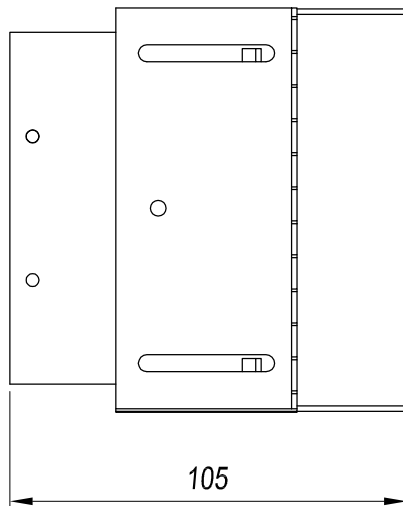

### TECHNICAL CHARACTERISTICS

Type:	Accessory
Adjustable:	Adjustable $\pm 40^\circ$ around the two axis forming the horizontal plane.
IP Protection degrees:	IP23
Units per box:	8
Net Weight (Kg):	1.135
EAN:	8435381413392

---

IP23 **71-3212-00-00**

Electronic kit with GU5.3 lampholder. To install, the light must be completed with one of the different bodies available.

---

IP23

1

2

3

206x108 mm

0-25mm

Scale 1:2

29-10-13

1

MULTIDIR  
STRUCTURES

TRIM

TRIMLESS

**TRIM VERSION**

4

TRIM VERSION	Size
SMALL 1 LAMP	110x110
SMALL 2 LAMP	208x110
SMALL 3 LAMP	306x110
BIG 1 LAMP	170x170
BIG 2 LAMP	302x170
BIG 3 LAMP	458x170

0-25mm

↓ TRIMLESS VERSION

3

TRIMLESS VERSION	
SMALL 1 LAMP	108x108
SMALL 2 LAMP	206x108
SMALL 3 LAMP	304x108
BIG 1 LAMP	156x156
BIG 2 LAMP	300x156
BIG 3 LAMP	444x156