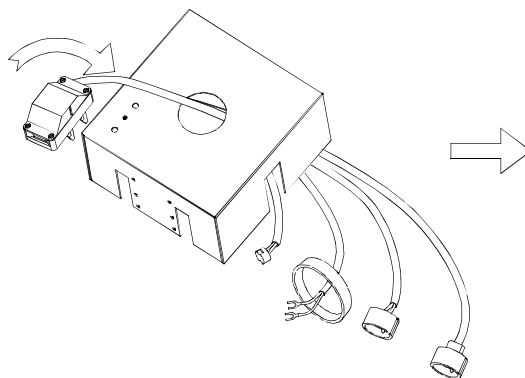

G8.5

\*

GU10

GX8.5

G53

GU5.3

MULTIDIR EVO S				
VERSION	POSITION 1	POSITION 2	POSITION 3	POSITION 4
GU5.3	✓ Hmax 50mm	✓ Hmax 75mm	✓ Hmax 95mm	✓
GU10	X	✓ Hmax 50mm	✓ Hmax 75mm	✓

MULTIDIR EVO L				
VERSION	POSITION 1	POSITION 2	POSITION 3	POSITION 4
GU10	X	✓ Hmax 80mm	✓ Hmax 100mm	✓
GX8.5	X	✓	✓	✓
G53	✓ Hmax 77mm	✓ Hmax 102mm	✓ Hmax 122mm	✓
G8.5	X	✓	✓	✓
LED ZHAGA	X	X	✓	✓

**TRIM VERSION**

4

TRIM VERSION	Size
SMALL 1 LAMP	110x110
SMALL 2 LAMP	208x110
SMALL 3 LAMP	306x110
BIG 1 LAMP	170x170
BIG 2 LAMP	302x170
BIG 3 LAMP	458x170

0-25mm

↓ TRIMLESS VERSION

3

TRIMLESS VERSION	
SMALL 1 LAMP	108x108
SMALL 2 LAMP	206x108
SMALL 3 LAMP	304x108
BIG 1 LAMP	156x156
BIG 2 LAMP	300x156
BIG 3 LAMP	444x156