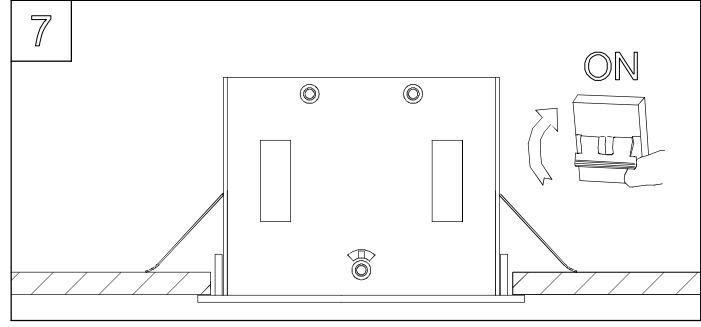

G8.5

\*

GU10

GX8.5

G53

GU5.3

MULTIDIR EVO S				
VERSION	POSITION 1	POSITION 2	POSITION 3	POSITION 4
GU5.3	✓ Hmax 50mm	✓ Hmax 75mm	✓ Hmax 95mm	✓
GU10	X	✓ Hmax 50mm	✓ Hmax 75mm	✓

MULTIDIR EVO L				
VERSION	POSITION 1	POSITION 2	POSITION 3	POSITION 4
GU10	X	✓ Hmax 80mm	✓ Hmax 100mm	✓
GX8.5	X	✓	✓	✓
G53	✓ Hmax 77mm	✓ Hmax 102mm	✓ Hmax 122mm	✓
G8.5	X	✓	✓	✓
LED ZHAGA	X	X	✓	✓

**TRIM VERSION**

4

TRIM VERSION	Size
SMALL 1 LAMP	110x110
SMALL 2 LAMP	208x110
SMALL 3 LAMP	306x110
BIG 1 LAMP	170x170
BIG 2 LAMP	302x170
BIG 3 LAMP	458x170

0-25mm

↓ TRIMLESS VERSION

3

TRIMLESS VERSION	
SMALL 1 LAMP	108x108
SMALL 2 LAMP	206x108
SMALL 3 LAMP	304x108
BIG 1 LAMP	156x156
BIG 2 LAMP	300x156
BIG 3 LAMP	444x156