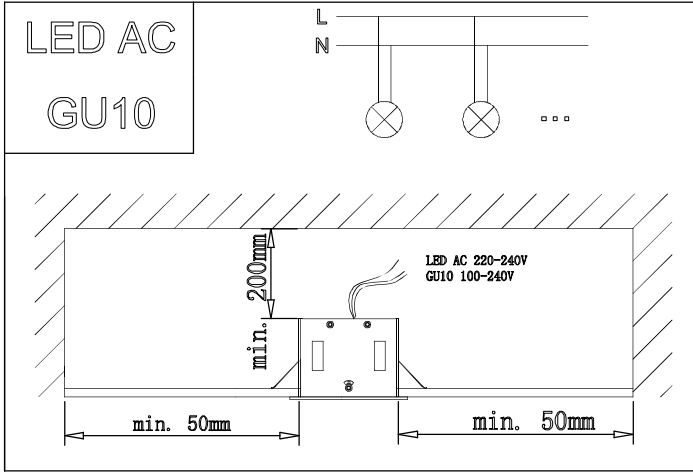

### TECHNICAL CHARACTERISTICS

Type:	Accessory
Adjustable:	Adjustable $\pm 40^\circ$ around the two axis forming the horizontal plane.
IP Protection degrees:	IP23
Units per box:	8
Net Weight (Kg):	1.135
EAN:	8435381413392

G8.5

\*

GU10

GX8.5

G53

GU5.3

MULTIDIR EVO S				
VERSION	POSITION 1	POSITION 2	POSITION 3	POSITION 4
GU5.3	✓ Hmax 50mm	✓ Hmax 75mm	✓ Hmax 95mm	✓
GU10	X	✓ Hmax 50mm	✓ Hmax 75mm	✓

MULTIDIR EVO L				
VERSION	POSITION 1	POSITION 2	POSITION 3	POSITION 4
GU10	X	✓ Hmax 80mm	✓ Hmax 100mm	✓
GX8.5	X	✓	✓	✓
G53	✓ Hmax 77mm	✓ Hmax 102mm	✓ Hmax 122mm	✓
G8.5	X	✓	✓	✓
LED ZHAGA	X	X	✓	✓

**TRIM VERSION**

4

TRIM VERSION	Size
SMALL 1 LAMP	110x110
SMALL 2 LAMP	208x110
SMALL 3 LAMP	306x110
BIG 1 LAMP	170x170
BIG 2 LAMP	302x170
BIG 3 LAMP	458x170

0-25mm

↓ TRIMLESS VERSION

3

TRIMLESS VERSION	
SMALL 1 LAMP	108x108
SMALL 2 LAMP	206x108
SMALL 3 LAMP	304x108
BIG 1 LAMP	156x156
BIG 2 LAMP	300x156
BIG 3 LAMP	444x156