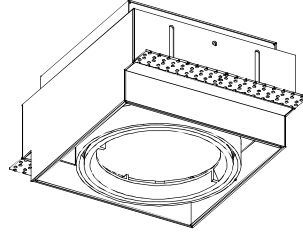

206x108 mm

0-25mm

Scale 1:2

29-10-13

1

MULTIDIR  
STRUCTURES

TRIM

TRIMLESS

G8.5

\*

GU10

GX8.5

G53

GU5.3

MULTIDIR EVO S				
VERSION	POSITION 1	POSITION 2	POSITION 3	POSITION 4
GU5.3	✓ Hmax 50mm	✓ Hmax 75mm	✓ Hmax 95mm	✓
GU10	X	✓ Hmax 50mm	✓ Hmax 75mm	✓

MULTIDIR EVO L				
VERSION	POSITION 1	POSITION 2	POSITION 3	POSITION 4
GU10	X	✓ Hmax 80mm	✓ Hmax 100mm	✓
GX8.5	X	✓	✓	✓
G53	✓ Hmax 77mm	✓ Hmax 102mm	✓ Hmax 122mm	✓
G8.5	X	✓	✓	✓
LED ZHAGA	X	X	✓	✓

**TRIM VERSION**

4

TRIM VERSION	Size
SMALL 1 LAMP	110x110
SMALL 2 LAMP	208x110
SMALL 3 LAMP	306x110
BIG 1 LAMP	170x170
BIG 2 LAMP	302x170
BIG 3 LAMP	458x170

0-25mm

↓ TRIMLESS VERSION

3

TRIMLESS VERSION	
SMALL 1 LAMP	108x108
SMALL 2 LAMP	206x108
SMALL 3 LAMP	304x108
BIG 1 LAMP	156x156
BIG 2 LAMP	300x156
BIG 3 LAMP	444x156