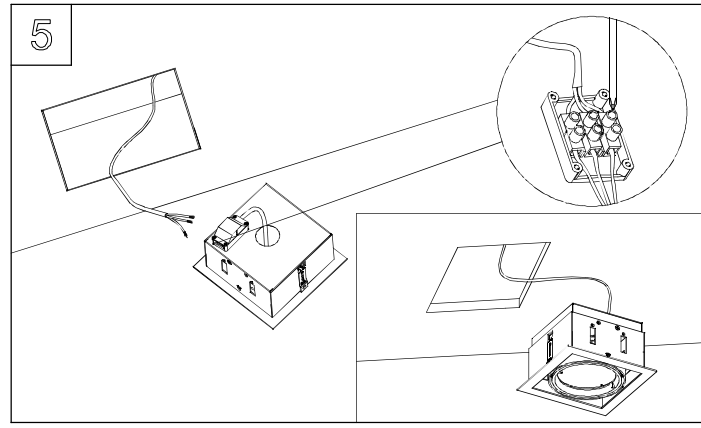

G8.5

\*

GU10

GX8.5

G53

GU5.3

MULTIDIR EVO S				
VERSION	POSITION 1	POSITION 2	POSITION 3	POSITION 4
GU5.3	✓ Hmax 50mm	✓ Hmax 75mm	✓ Hmax 95mm	✓
GU10	X	✓ Hmax 50mm	✓ Hmax 75mm	✓

MULTIDIR EVO L				
VERSION	POSITION 1	POSITION 2	POSITION 3	POSITION 4
GU10	X	✓ Hmax 80mm	✓ Hmax 100mm	✓
GX8.5	X	✓	✓	✓
G53	✓ Hmax 77mm	✓ Hmax 102mm	✓ Hmax 122mm	✓
G8.5	X	✓	✓	✓
LED ZHAGA	X	X	✓	✓

**TRIM VERSION**

4

TRIM VERSION	Size
SMALL 1 LAMP	110x110
SMALL 2 LAMP	208x110
SMALL 3 LAMP	306x110
BIG 1 LAMP	170x170
BIG 2 LAMP	302x170
BIG 3 LAMP	458x170

0-25mm

↓ TRIMLESS VERSION

3

TRIMLESS VERSION	
SMALL 1 LAMP	108x108
SMALL 2 LAMP	206x108
SMALL 3 LAMP	304x108
BIG 1 LAMP	156x156
BIG 2 LAMP	300x156
BIG 3 LAMP	444x156