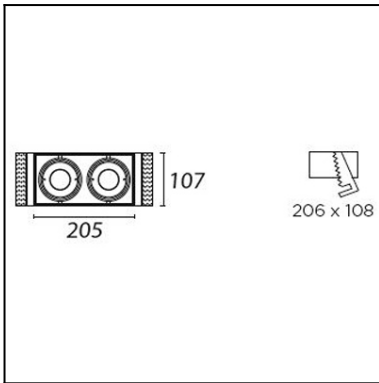

[Download photometric file .ldt / .ies](#)

Description

Housing for two MULTIDIR EVO S electronic kits (see kits available in Accessories). Version for installation with a non-visible surround. Rotation rings and interior in white finish. Height-adjustable rear cover allowing the use of different lighting sources.

TECHNICAL CHARACTERISTICS

Type:	Accessory
Adjustable:	Adjustable $\pm 40^\circ$ around the two axis forming the horizontal plane.
IP Protection degrees:	IP23
Units per box:	8
Net Weight (Kg):	1.135
EAN:	8435381413392

MATERIALS / FINISHES

Structure material:	Steel Aluminium
Structure finish:	White White