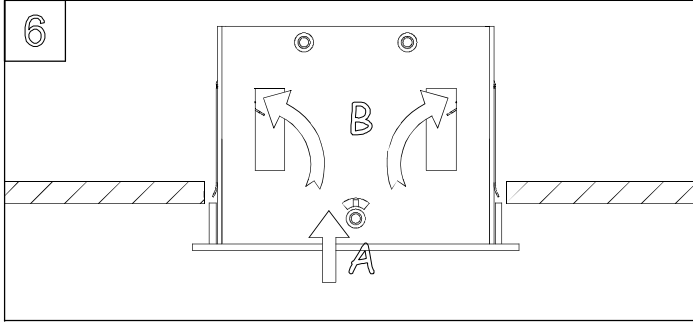

G8.5

\*

GU10

GX8.5

G53

GU5.3

MULTIDIR EVO S				
VERSION	POSITION 1	POSITION 2	POSITION 3	POSITION 4
GU5.3	✓ Hmax 50mm	✓ Hmax 75mm	✓ Hmax 95mm	✓
GU10	X	✓ Hmax 50mm	✓ Hmax 75mm	✓

MULTIDIR EVO L				
VERSION	POSITION 1	POSITION 2	POSITION 3	POSITION 4
GU10	X	✓ Hmax 80mm	✓ Hmax 100mm	✓
GX8.5	X	✓	✓	✓
G53	✓ Hmax 77mm	✓ Hmax 102mm	✓ Hmax 122mm	✓
G8.5	X	✓	✓	✓
LED ZHAGA	X	X	✓	✓

**TRIM VERSION**

4

TRIM VERSION	Size
SMALL 1 LAMP	110x110
SMALL 2 LAMP	208x110
SMALL 3 LAMP	306x110
BIG 1 LAMP	170x170
BIG 2 LAMP	302x170
BIG 3 LAMP	458x170

0-25mm

↓ TRIMLESS VERSION

3

TRIMLESS VERSION	
SMALL 1 LAMP	108x108
SMALL 2 LAMP	206x108
SMALL 3 LAMP	304x108
BIG 1 LAMP	156x156
BIG 2 LAMP	300x156
BIG 3 LAMP	444x156