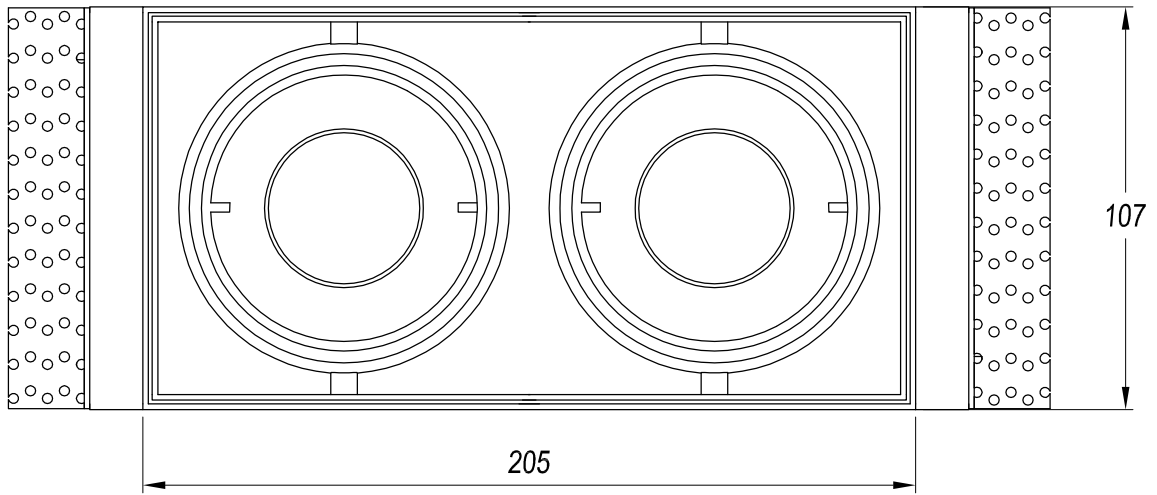

### TECHNICAL CHARACTERISTICS

Type:	Accessory
Adjustable:	Adjustable $\pm 40^\circ$ around the two axis forming the horizontal plane.
IP Protection degrees:	IP23
Units per box:	8
Net Weight (Kg):	1.135
EAN:	8435381413392

### MATERIALS / FINISHES

<b>Structure material:</b>	Steel Aluminium
<b>Structure finish:</b>	White White

**71-2954-00-00**

Electronic kit with GU10 lampholder. For installation, the light must be completed with one of the different bodies available.

---

IP23 **71-3212-00-00**

Electronic kit with GU5.3 lampholder. To install, the light must be completed with one of the different bodies available.

---

IP23

1

2

3

**TRIM VERSION**

4

TRIM VERSION	Size
SMALL 1 LAMP	110x110
SMALL 2 LAMP	208x110
SMALL 3 LAMP	306x110
BIG 1 LAMP	170x170
BIG 2 LAMP	302x170
BIG 3 LAMP	458x170

0-25mm

↓ TRIMLESS VERSION

3

TRIMLESS VERSION	
SMALL 1 LAMP	108x108
SMALL 2 LAMP	206x108
SMALL 3 LAMP	304x108
BIG 1 LAMP	156x156
BIG 2 LAMP	300x156
BIG 3 LAMP	444x156