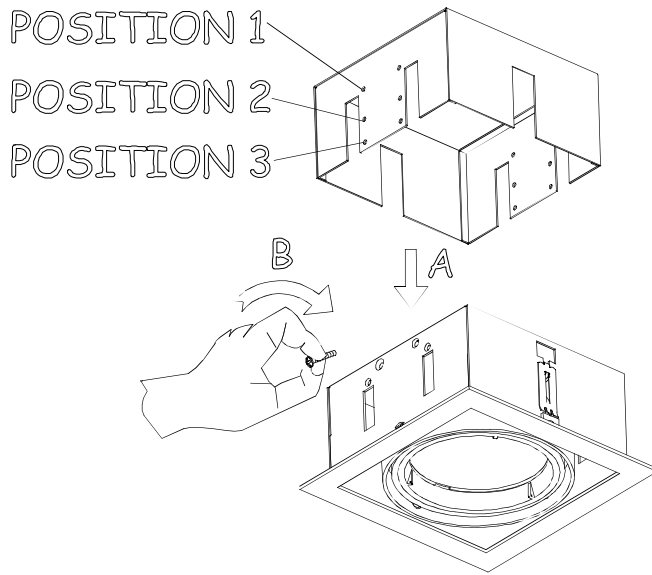

G8.5

\*

GU10

GX8.5

G53

GU5.3

MULTIDIR EVO S				
VERSION	POSITION 1	POSITION 2	POSITION 3	POSITION 4
GU5.3	✓ Hmax 50mm	✓ Hmax 75mm	✓ Hmax 95mm	✓
GU10	X	✓ Hmax 50mm	✓ Hmax 75mm	✓

MULTIDIR EVO L				
VERSION	POSITION 1	POSITION 2	POSITION 3	POSITION 4
GU10	X	✓ Hmax 80mm	✓ Hmax 100mm	✓
GX8.5	X	✓	✓	✓
G53	✓ Hmax 77mm	✓ Hmax 102mm	✓ Hmax 122mm	✓
G8.5	X	✓	✓	✓
LED ZHAGA	X	X	✓	✓

**TRIM VERSION**

4

TRIM VERSION	Size
SMALL 1 LAMP	110x110
SMALL 2 LAMP	208x110
SMALL 3 LAMP	306x110
BIG 1 LAMP	170x170
BIG 2 LAMP	302x170
BIG 3 LAMP	458x170

0-25mm

↓ TRIMLESS VERSION

3

TRIMLESS VERSION	
SMALL 1 LAMP	108x108
SMALL 2 LAMP	206x108
SMALL 3 LAMP	304x108
BIG 1 LAMP	156x156
BIG 2 LAMP	300x156
BIG 3 LAMP	444x156