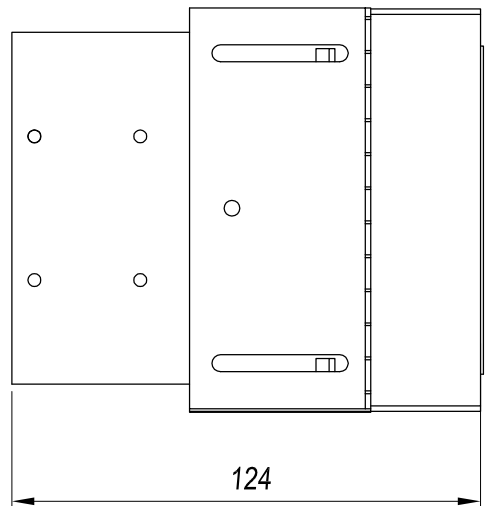

### TECHNICAL CHARACTERISTICS

Type:	Accessory
Adjustable:	Adjustable $\pm 40^\circ$ around the two axis forming the horizontal plane.
IP Protection degrees:	IP23
Units per box:	8
Net Weight (Kg):	1.135
EAN:	8435381413392

---

IP23 **71-3212-00-00**

Electronic kit with GU5.3 lampholder. To install, the light must be completed with one of the different bodies available.

---

IP23

1

2

3

206x108 mm

0-25mm

Scale 1:2

29-10-13

1

MULTIDIR  
STRUCTURES

TRIM

TRIMLESS

**TRIM VERSION**

4

TRIM VERSION	Size
SMALL 1 LAMP	110x110
SMALL 2 LAMP	208x110
SMALL 3 LAMP	306x110
BIG 1 LAMP	170x170
BIG 2 LAMP	302x170
BIG 3 LAMP	458x170

0-25mm

↓ TRIMLESS VERSION

3

TRIMLESS VERSION	
SMALL 1 LAMP	108x108
SMALL 2 LAMP	206x108
SMALL 3 LAMP	304x108
BIG 1 LAMP	156x156
BIG 2 LAMP	300x156
BIG 3 LAMP	444x156