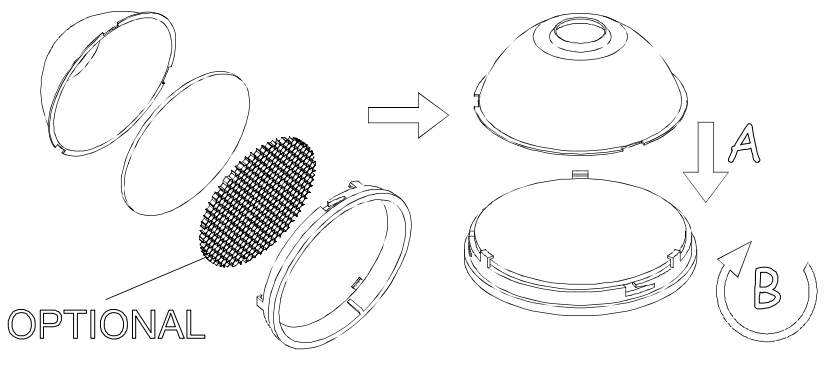

### MATERIALS / FINISHES

<b>Structure material:</b>	Steel Aluminium
<b>Structure finish:</b>	White White

**71-2954-00-00**

Electronic kit with GU10 lampholder. For installation, the light must be completed with one of the different bodies available.

KIT GU10

KIT GX8.5

KIT LED / LED AC

KIT G53

KIT G8.5

KIT GU5.3

2

LED / LED AC

G8.5

\*

GU10

GX8.5

G53

GU5.3

MULTIDIR EVO S				
VERSION	POSITION 1	POSITION 2	POSITION 3	POSITION 4
GU5.3	✓ Hmax 50mm	✓ Hmax 75mm	✓ Hmax 95mm	✓
GU10	X	✓ Hmax 50mm	✓ Hmax 75mm	✓

MULTIDIR EVO L				
VERSION	POSITION 1	POSITION 2	POSITION 3	POSITION 4
GU10	X	✓ Hmax 80mm	✓ Hmax 100mm	✓
GX8.5	X	✓	✓	✓
G53	✓ Hmax 77mm	✓ Hmax 102mm	✓ Hmax 122mm	✓
G8.5	X	✓	✓	✓
LED ZHAGA	X	X	✓	✓