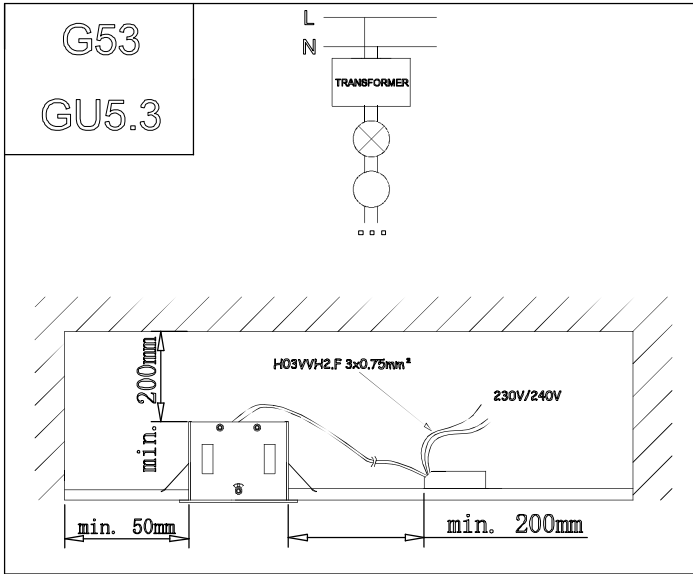

### TECHNICAL CHARACTERISTICS

Type:	Accessory
Adjustable:	Adjustable $\pm 40^\circ$ around the two axis forming the horizontal plane.
IP Protection degrees:	IP23
Units per box:	8
Net Weight (Kg):	1.135
EAN:	8435381413392

G8.5

\*

GU10

GX8.5

G53

GU5.3

MULTIDIR EVO S				
VERSION	POSITION 1	POSITION 2	POSITION 3	POSITION 4
GU5.3	✓ Hmax 50mm	✓ Hmax 75mm	✓ Hmax 95mm	✓
GU10	X	✓ Hmax 50mm	✓ Hmax 75mm	✓

MULTIDIR EVO L				
VERSION	POSITION 1	POSITION 2	POSITION 3	POSITION 4
GU10	X	✓ Hmax 80mm	✓ Hmax 100mm	✓
GX8.5	X	✓	✓	✓
G53	✓ Hmax 77mm	✓ Hmax 102mm	✓ Hmax 122mm	✓
G8.5	X	✓	✓	✓
LED ZHAGA	X	X	✓	✓

**TRIM VERSION**

4

TRIM VERSION	Size
SMALL 1 LAMP	110x110
SMALL 2 LAMP	208x110
SMALL 3 LAMP	306x110
BIG 1 LAMP	170x170
BIG 2 LAMP	302x170
BIG 3 LAMP	458x170

0-25mm

↓ TRIMLESS VERSION

3

TRIMLESS VERSION	
SMALL 1 LAMP	108x108
SMALL 2 LAMP	206x108
SMALL 3 LAMP	304x108
BIG 1 LAMP	156x156
BIG 2 LAMP	300x156
BIG 3 LAMP	444x156