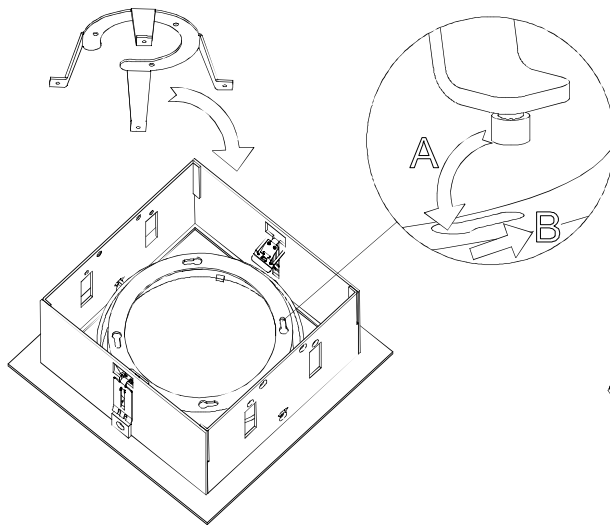

KIT GU10

KIT GX8.5

KIT LED / LED AC

KIT G53

KIT G8.5

KIT GU5.3

2

LED / LED AC

G8.5

\*

GU10

GX8.5

G53

GU5.3

MULTIDIR EVO S				
VERSION	POSITION 1	POSITION 2	POSITION 3	POSITION 4
GU5.3	✓ Hmax 50mm	✓ Hmax 75mm	✓ Hmax 95mm	✓
GU10	X	✓ Hmax 50mm	✓ Hmax 75mm	✓

MULTIDIR EVO L				
VERSION	POSITION 1	POSITION 2	POSITION 3	POSITION 4
GU10	X	✓ Hmax 80mm	✓ Hmax 100mm	✓
GX8.5	X	✓	✓	✓
G53	✓ Hmax 77mm	✓ Hmax 102mm	✓ Hmax 122mm	✓
G8.5	X	✓	✓	✓
LED ZHAGA	X	X	✓	✓

**TRIM VERSION**

4

TRIM VERSION	Size
SMALL 1 LAMP	110x110
SMALL 2 LAMP	208x110
SMALL 3 LAMP	306x110
BIG 1 LAMP	170x170
BIG 2 LAMP	302x170
BIG 3 LAMP	458x170

0-25mm

↓ TRIMLESS VERSION

3

TRIMLESS VERSION	
SMALL 1 LAMP	108x108
SMALL 2 LAMP	206x108
SMALL 3 LAMP	304x108
BIG 1 LAMP	156x156
BIG 2 LAMP	300x156
BIG 3 LAMP	444x156