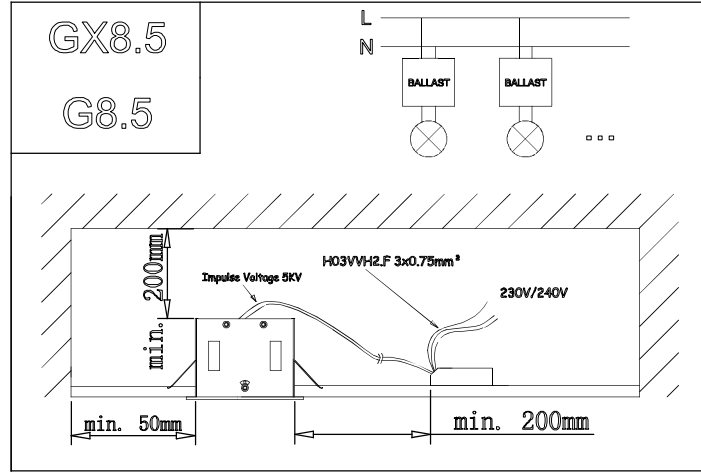

G8.5

\*

GU10

GX8.5

G53

GU5.3

MULTIDIR EVO S				
VERSION	POSITION 1	POSITION 2	POSITION 3	POSITION 4
GU5.3	✓ Hmax 50mm	✓ Hmax 75mm	✓ Hmax 95mm	✓
GU10	X	✓ Hmax 50mm	✓ Hmax 75mm	✓

MULTIDIR EVO L				
VERSION	POSITION 1	POSITION 2	POSITION 3	POSITION 4
GU10	X	✓ Hmax 80mm	✓ Hmax 100mm	✓
GX8.5	X	✓	✓	✓
G53	✓ Hmax 77mm	✓ Hmax 102mm	✓ Hmax 122mm	✓
G8.5	X	✓	✓	✓
LED ZHAGA	X	X	✓	✓

**TRIM VERSION**

4

TRIM VERSION	Size
SMALL 1 LAMP	110x110
SMALL 2 LAMP	208x110
SMALL 3 LAMP	306x110
BIG 1 LAMP	170x170
BIG 2 LAMP	302x170
BIG 3 LAMP	458x170

0-25mm

↓ TRIMLESS VERSION

3

TRIMLESS VERSION	
SMALL 1 LAMP	108x108
SMALL 2 LAMP	206x108
SMALL 3 LAMP	304x108
BIG 1 LAMP	156x156
BIG 2 LAMP	300x156
BIG 3 LAMP	444x156