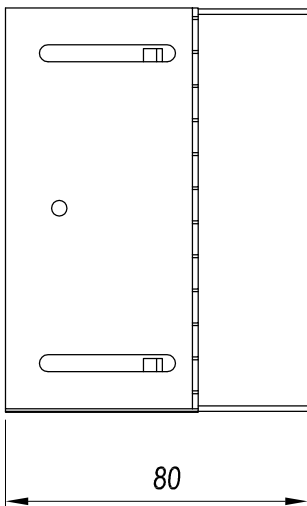

### TECHNICAL CHARACTERISTICS

Type:	Accessory
Adjustable:	Adjustable $\pm 40^\circ$ around the two axis forming the horizontal plane.
IP Protection degrees:	IP23
Units per box:	8
Net Weight (Kg):	1.135
EAN:	8435381413392

---

IP23 **71-3212-00-00**

Electronic kit with GU5.3 lampholder. To install, the light must be completed with one of the different bodies available.

---

IP23

1

2

3

206x108 mm

0-25mm

Scale 1:2

29-10-13

1

MULTIDIR  
STRUCTURES

TRIM

TRIMLESS

**TRIM VERSION**

4

TRIM VERSION	Size
SMALL 1 LAMP	110x110
SMALL 2 LAMP	208x110
SMALL 3 LAMP	306x110
BIG 1 LAMP	170x170
BIG 2 LAMP	302x170
BIG 3 LAMP	458x170

0-25mm

↓ TRIMLESS VERSION

3

TRIMLESS VERSION	
SMALL 1 LAMP	108x108
SMALL 2 LAMP	206x108
SMALL 3 LAMP	304x108
BIG 1 LAMP	156x156
BIG 2 LAMP	300x156
BIG 3 LAMP	444x156