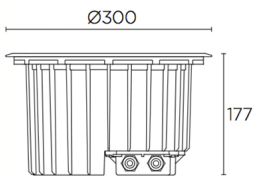

#### Description

Floor recessed for indoor and outdoor use.

For uplighting. Electronic components are in a sealed internal compartment, completely separate from the compartment where the connection terminals are located. The unit will withstand a static weight of 1,800 Kg and the occasional transit of slow-moving vehicles. Includes 2 anti-glare accessories. Includes 2 reflectors. Includes flush-mounting box. Suitable for installation in marine environments. Includes 2 cable outlets to facilitate chain mounting. Adjustable light source. Structure material: Stainless steel AISI316, High purity aluminium. Structure finish: Polished, Black. Diffuser material: Glass. Diffuser finish: Tempered. UV protection. Warranty: 5 Years.