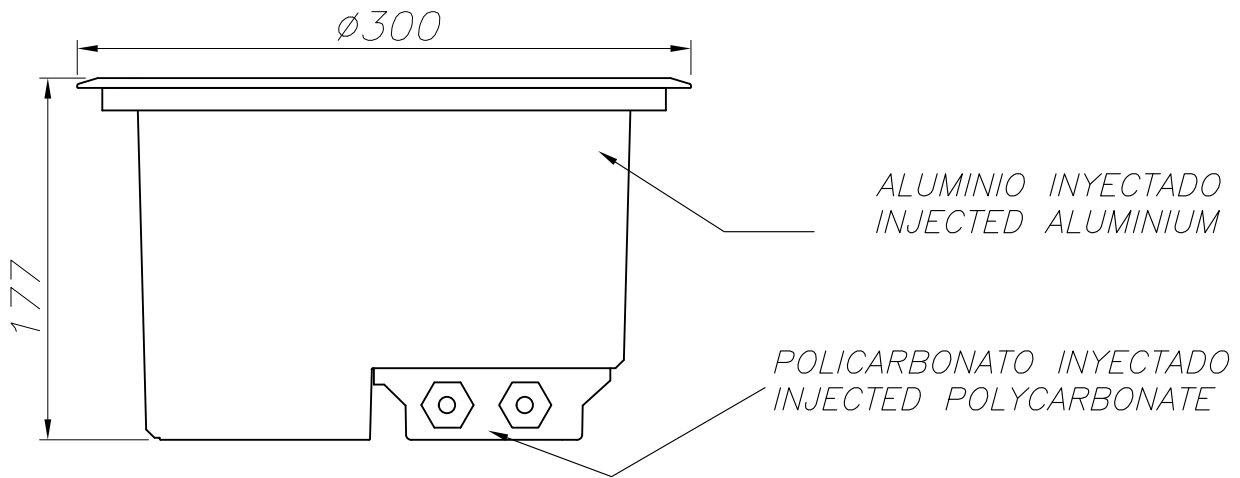

ACERO INOXIDABLE AISI 316
STAINLESS STEEL AISI 316

CRISTAL TEMPLADO TRANSPARENTE
TEMPERED TRANSPARENT GLASS