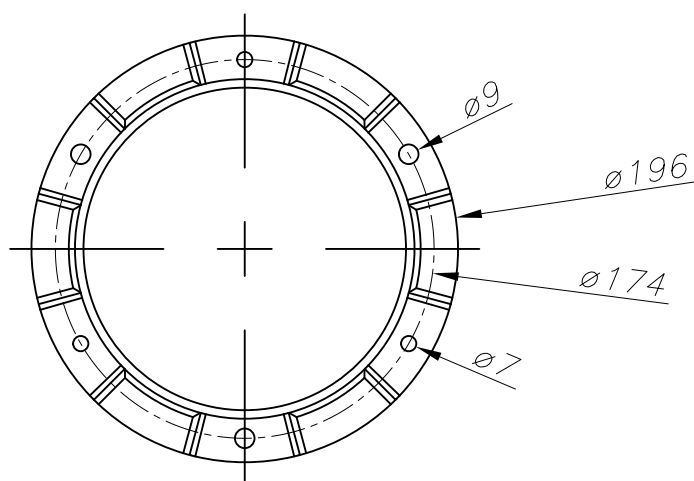

PLANTILLA DE INSTALACIÓN
INSTALLATION TEMPLATE