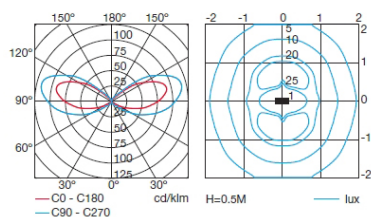

TECHNICAL CHARACTERISTICS

Type:	Beacon
IP Protection degrees:	IP65
IK Protection degrees:	IK08
Light source 1:	1 x E27 Max.23W Maximum lamp length: 190.00 mm
Voltage / Frequency:	220-240V/50-60Hz
Warranty (Years):	2
Units per box:	4
Net Weight (Kg):	1.275
EAN:	8435381400132

MATERIALS / FINISHES

Structure material:	Polypropylene	Diffuser material:	Polycarbonate
Structure finish:	Black	Diffuser finish:	Matt

The photograph may not match the reference exactly. Please read the product description to identify the finish.

PL 23W

Download photometric file .ldt / .ies

Click on image to download energy label