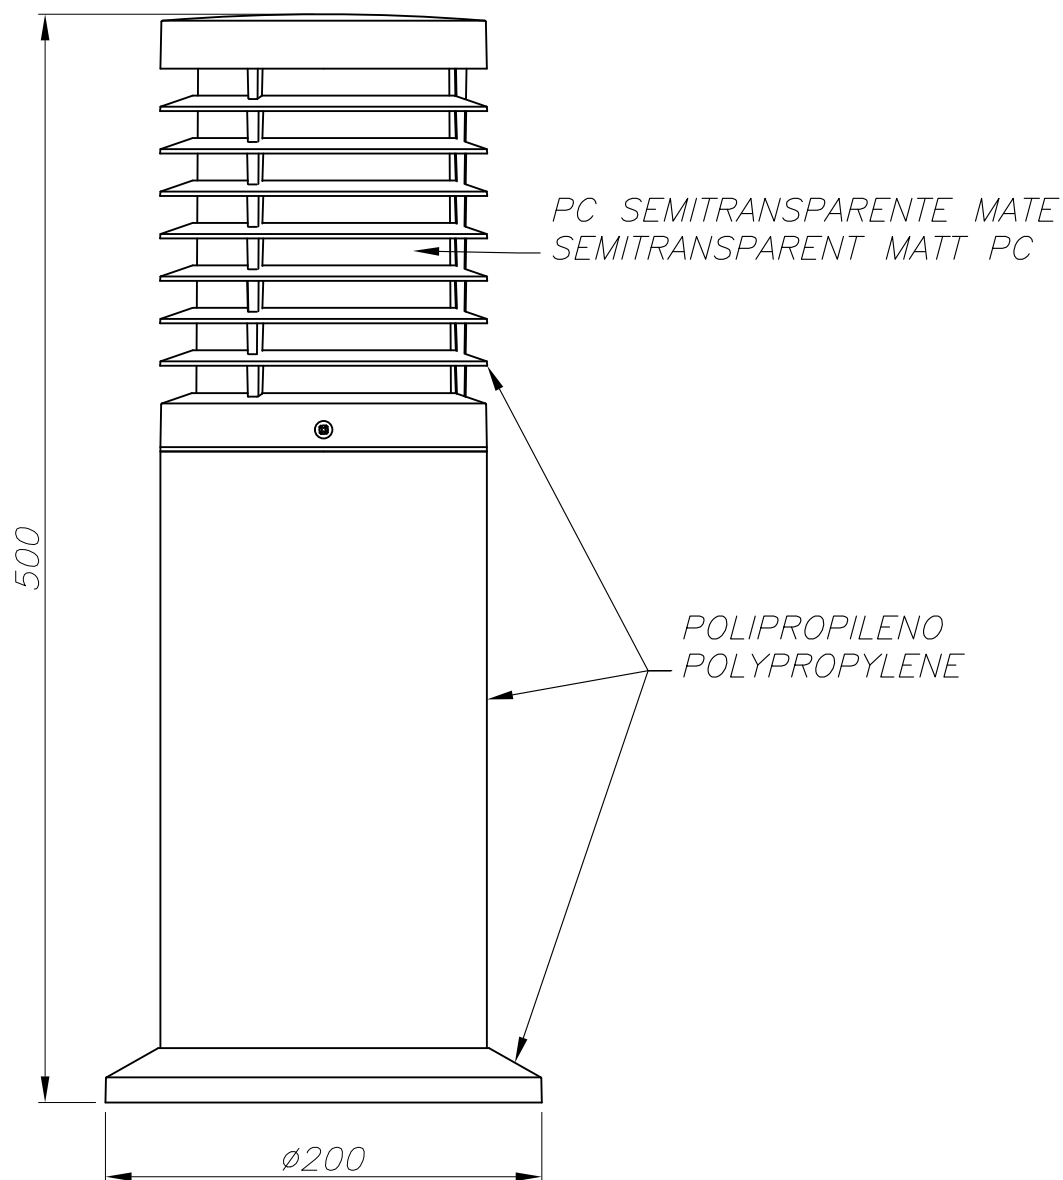

PLANTILLA DE INSTALACIÓN
INSTALLATION TEMPLATE