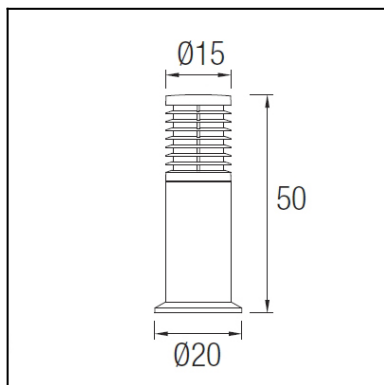

TECHNICAL CHARACTERISTICS

Type:	Beacon
IP Protection degrees:	IP65
IK Protection degrees:	IK08
Light source 1:	1 x E27 Max.23W Maximum lamp length: 190.00 mm
Voltage / Frequency:	220-240V/50-60Hz
Warranty (Years):	2
Units per box:	4
Net Weight (Kg):	1.275
EAN:	8435381400132

MATERIALS / FINISHES

Structure material:	Polypropylene	Diffuser material:	Polycarbonate
Structure finish:	Black	Diffuser finish:	Matt

The photograph may not match the reference exactly. Please read the product description to identify the finish.

Download photometric file .ldt / .ies

Click on image to download energy label