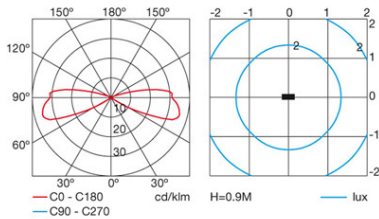

MATERIALS / FINISHES

Structure material:	High purity aluminium	Diffuser material:	Polycarbonate
Structure finish:	Urban grey	Diffuser finish:	Matt