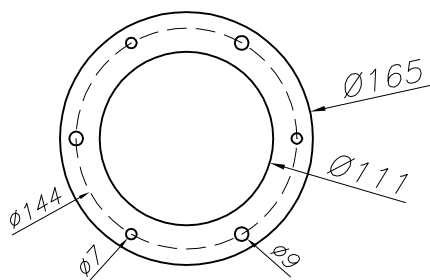

PLANTILLA DE INSTALACIÓN
INSTALLATION TEMPLATE