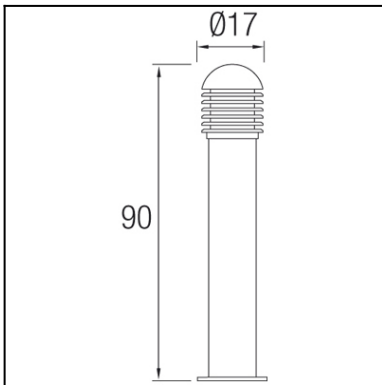

The photograph may not match the reference exactly. Please read the product description to identify the finish.

TECHNICAL CHARACTERISTICS

Type:	Beacon
IP Protection degrees:	IP44
IK Protection degrees:	IK08
Light source 1:	1 x E27 MAX 100W Maximum lamp length: 140.00 mm Maximum lamp diameter: 55.00 mm
Total power consumption (W):	100
Voltage / Frequency:	230V/50-60Hz
Warranty (Years):	2
Units per box:	4
Net Weight (Kg):	2.67
EAN:	8435111075937

MATERIALS / FINISHES

Structure material:	High purity aluminium	Diffuser material:	Polycarbonate
Structure finish:	Urban grey	Diffuser finish:	Matt

Download photometric file .ldt / .ies

Click on image to download energy label