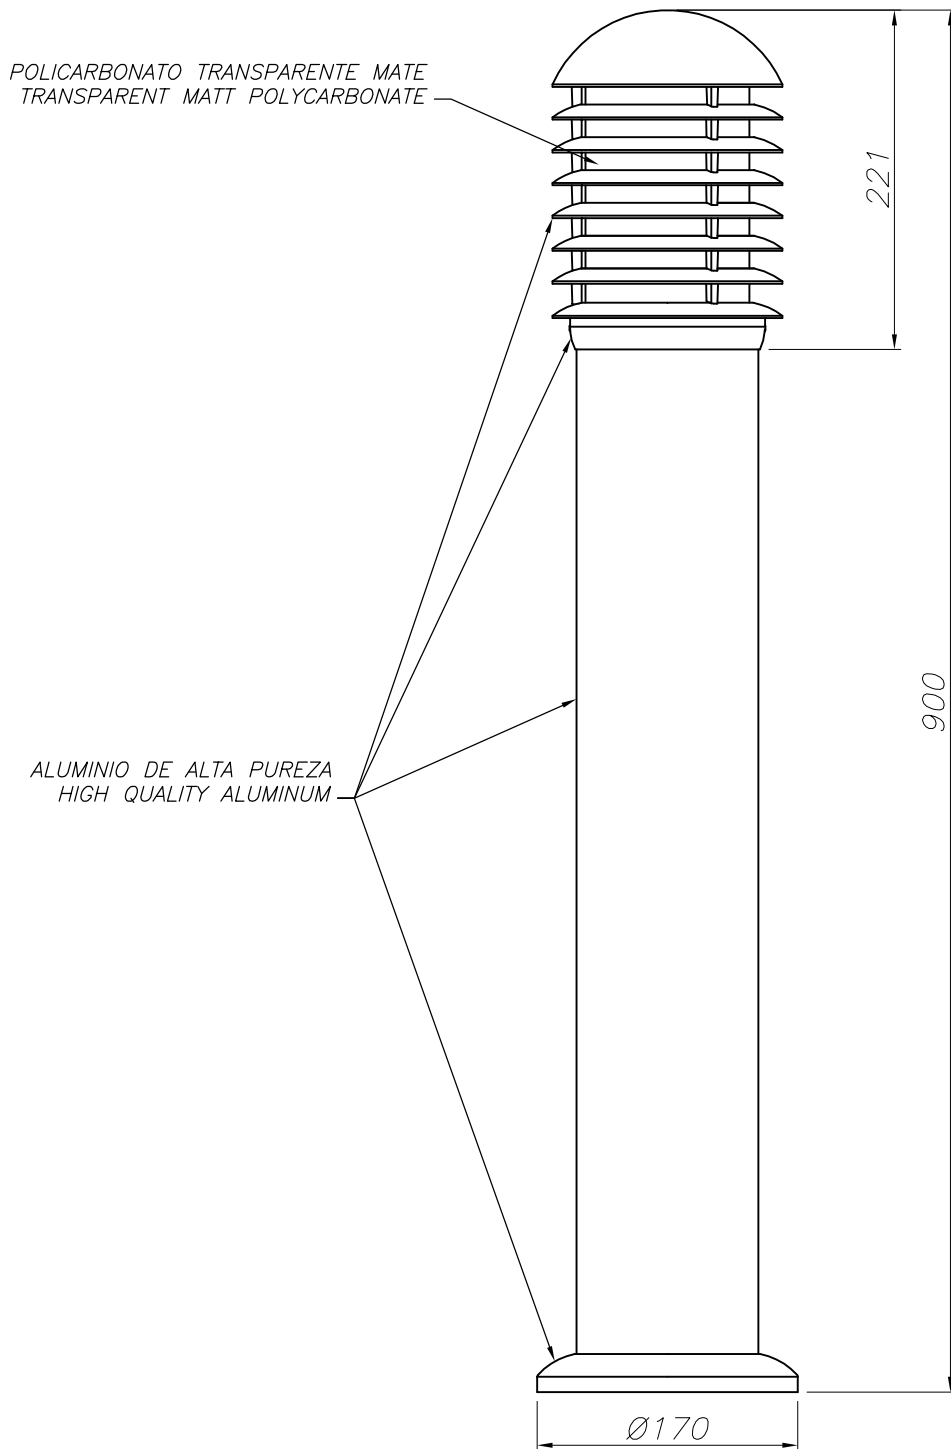

The photograph may not match the reference exactly. Please read the product description to identify the finish.

TECHNICAL CHARACTERISTICS

Type:	Beacon
IP Protection degrees:	IP44
IK Protection degrees:	IK08
Light source 1:	1 x E27 MAX 100W Maximum lamp length: 140.00 mm Maximum lamp diameter: 55.00 mm
Total power consumption (W):	100
Voltage / Frequency:	230V/50-60Hz
Warranty (Years):	2
Units per box:	4
Net Weight (Kg):	2.67
EAN:	8435111075937

MATERIALS / FINISHES

Structure material:	High purity aluminium	Diffuser material:	Polycarbonate
Structure finish:	Urban grey	Diffuser finish:	Matt

Download photometric file .ldt / .ies

Click on image to download energy label

PLANTILLA DE INSTALACIÓN
INSTALLATION TEMPLATE

LEDSS-C4

OUTDOOR

55-9318
55-9319
55-9320