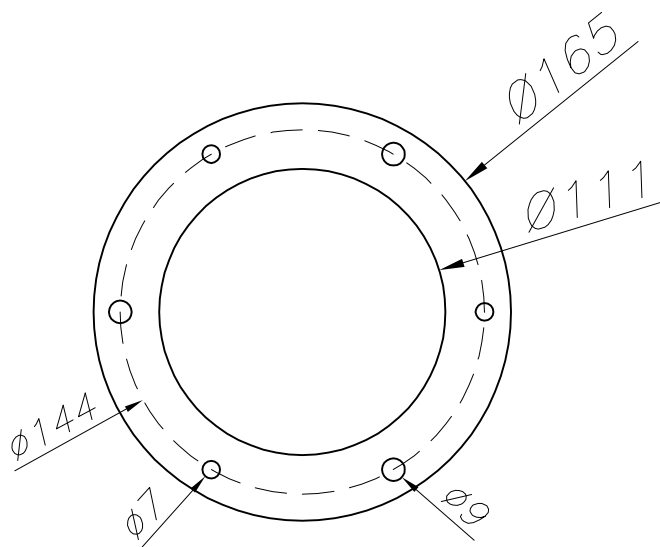

POLICARBONATO TRANSPARENTE MATE
TRANSPARENT MATT POLYCARBONATE

ALUMINIO DE ALTA PUREZA
HIGH QUALITY ALUMINUM

PLANTILLA DE INSTALACIÓN
INSTALLATION TEMPLATE