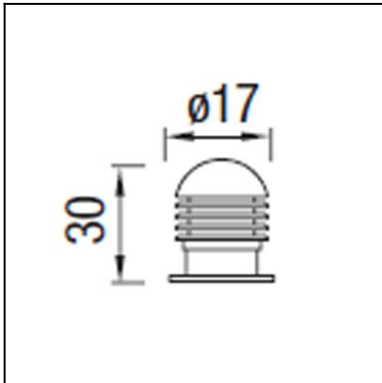

The photograph may not match the reference exactly. Please read the product description to identify the finish.

Download photometric file .ldt /.ies