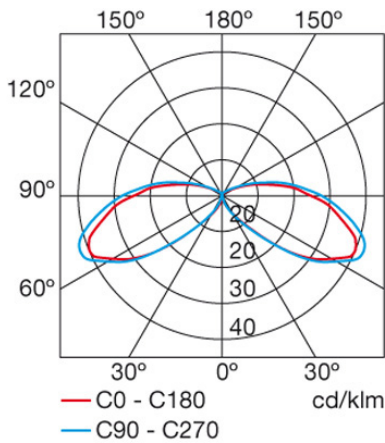

The photograph may not match the reference exactly. Please read the product description to identify the finish.

Download photometric file .ldt /.ies

Click on image to download energy label

### TECHNICAL CHARACTERISTICS

Type:	Beacon
IP Protection degrees:	IP44
IK Protection degrees:	IK08
Light source 1:	1 x E27 100W Maximum lamp length: 170.00 mm
Total power consumption (W):	100
Voltage / Frequency:	230V/50-60Hz
Warranty (Years):	2
Units per box:	6
Net Weight (Kg):	1.485
EAN:	8435111075890