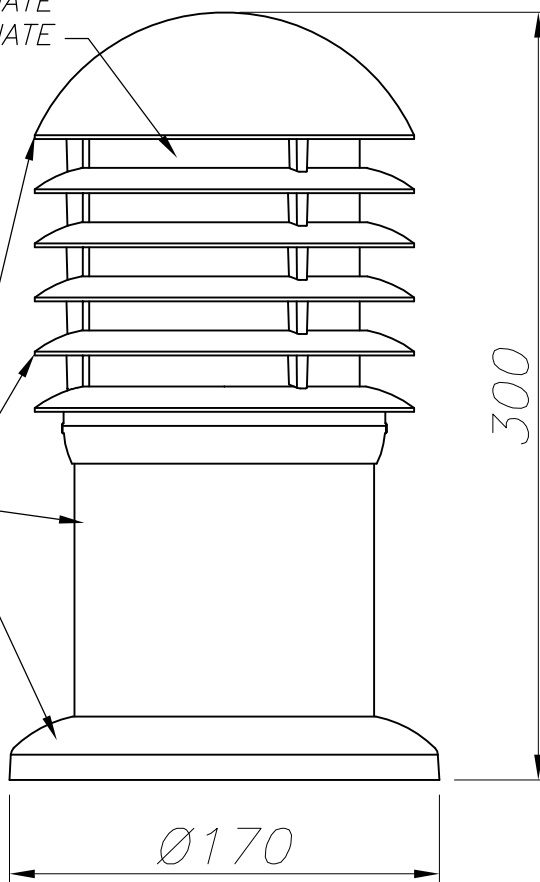

POLICARBONATO TRANSPARENTE MATE
TRANSPARENT MATT POLYCARBONATE

ALUMINIO DE ALTA PUREZA
HIGH QUALITY ALUMINUM

PLANTILLA DE INSTALACIÓN
INSTALLATION TEMPLATE