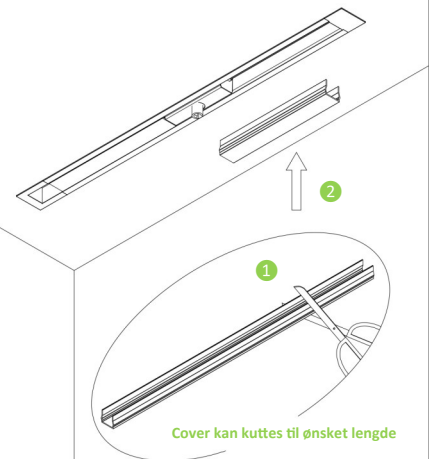

MICROLINE RECESSED TRACK

382490105 Microline recessed track 1M
 382490205 Microline recessed track 2M
 382490106 Microline recessed track 1M
 382490206 Microline recessed track 2M

Hullmål 1M : 23*1030mm
 Hullmål 2M : 23*2030mm

382491305 Microline recessed end cap
 382491306 Microline recessed end cap

382401505 Microline cover 1M
 382401506 Microline cover 1M