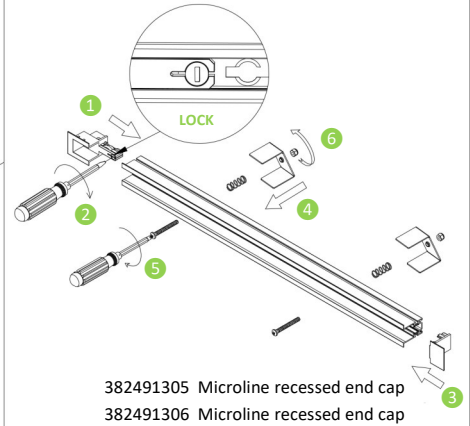

MICROLINE RECESSED TRACK

382490105 Microline recessed track 1M
 382490205 Microline recessed track 2M
 382490106 Microline recessed track 1M
 382490206 Microline recessed track 2M

Hullmål 1M : 23*1030mm
 Hullmål 2M : 23*2030mm

382491305 Microline recessed end cap
 382491306 Microline recessed end cap

382401505 Microline cover 1M
 382401506 Microline cover 1M