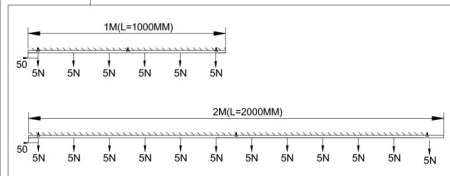

382401505 Microline cover 1M
382401506 Microline cover 1M