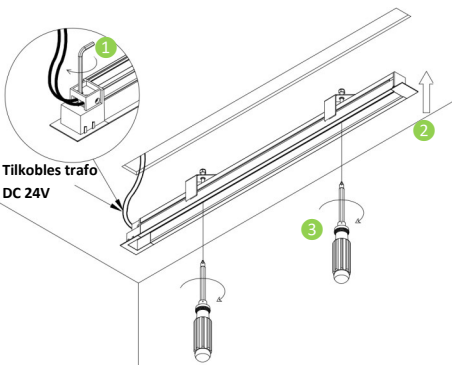

MICROLINE RECESSED TRACK

382490105 Microline recessed track 1M
 382490205 Microline recessed track 2M
 382490106 Microline recessed track 1M
 382490206 Microline recessed track 2M

Hullmål 1M : 23*1030mm
 Hullmål 2M : 23*2030mm

382491305 Microline recessed end cap
 382491306 Microline recessed end cap

382401505 Microline cover 1M
 382401506 Microline cover 1M