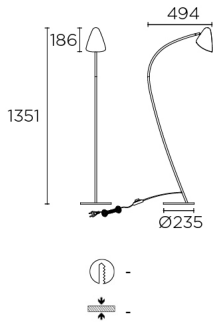

25-7582-05-05

V0

Organic Floor lamp

Designer: Lluscà

**Description**

Standing lamp for indoor use.

For side lighting. Design by Alex & Manel Lluscà. Timeless design. Highly versatile, multiple installations. Highly customisable: accessories, finishes... No visible screws. Full collection with complementary products. High durability for intensive use. The optical module can easily be rotated 360°. Structure material: Steel. Structure finish: Black, Golden. Warranty: 5 Years.

Finish
Black
Golden

Material
Steel

IP20   355°  90°

TECHNICAL CHARACTERISTICS**Light source**

Lampholder: 1 x E27
Output (W): MAX 23W
Total power consumption (W): 23 W
Lamp maximum dimension: 120/80 mm
Quantity: 1