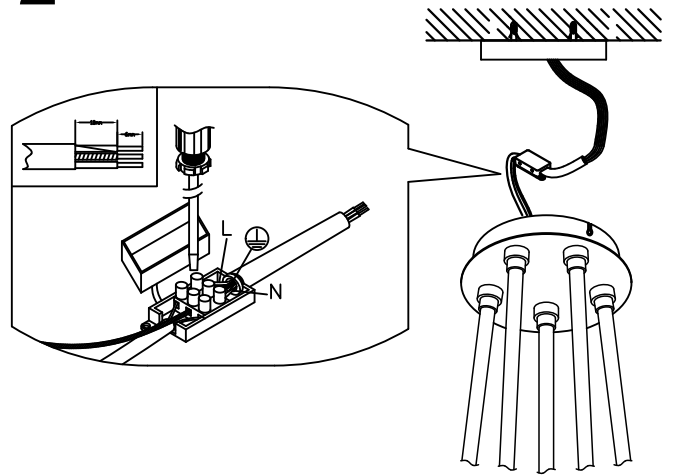

### Description

Pendant for indoor use.

For downlighting. Design by Alex & Manel Llusca. Vintage/industrial design. Highly versatile, multiple installations. High quality natural materials. No visible screws. Full collection with complementary products. High durability for intensive use. The optical module can easily be rotated 360°. Structure material: Steel. Structure finish: Dark brown. Warranty: 2 Years.11Product net weight (Kg): 2.9251Product length (mm): Ømax10001Product height (mm): Max 61011Class I. Glow wire test: 850. IP: IP20. E27. Maximum length of luminaire bulb: 125.000. Maximum diameter of luminaire bulb: 80.000. No. of lampholders or LEDs: 5. Maximum power of light source: MAX. 40 W. Total power: 200 W.

#### Logistics

Energy Efficiency: NO BULB  
EAN Code: 8435381421281  
Net Weight (Kg): 2.925  
Weight in Kg (packaged): 4.810  
Packing: 340 x 340 x 660  
Masterbox: 2

The photograph may not match the reference exactly. Please read the product description to identify the finish.

**1**

**2**

**3**

**4**

**5**

**6**