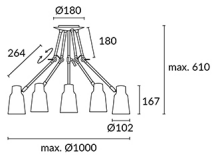

### Description

Pendant for indoor use.

For downlighting. Design by Alex & Manel Llusca. Vintage/industrial design. Highly versatile, multiple installations. High quality natural materials. No visible screws. Full collection with complementary products. High durability for intensive use. The optical module can easily be rotated 360°. Structure material: Steel. Structure finish: Dark brown. Warranty: 2 Years.11Product net weight (Kg): 2.9251Product length (mm): Ømax10001Product height (mm): Max 61011Class I. Glow wire test: 850. IP: IP20. E27. Maximum length of luminaire bulb: 125.000. Maximum diameter of luminaire bulb: 80.000. No. of lampholders or LEDs: 5. Maximum power of light source: MAX. 40 W. Total power: 200 W.

#### Light source

Lampholder: 5 x E27  
Output (W): MAX. 40 W  
Total power consumption (W): 200 W  
Lamp maximum dimension: 125/80 mm  
Quantity: 5