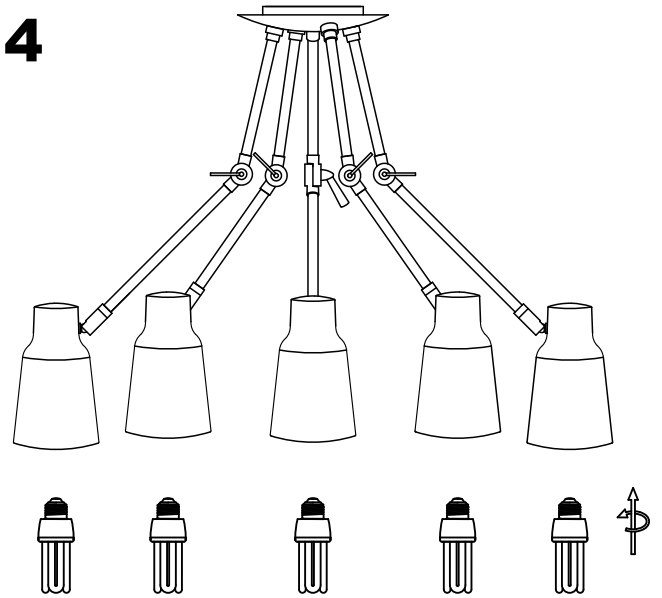

### Description

Pendant for indoor use.

For downlighting. Design by Alex & Manel Llusca. Vintage/industrial design. Highly versatile, multiple installations. High quality natural materials. No visible screws. Full collection with complementary products. High durability for intensive use. The optical module can easily be rotated 360°. Structure material: Steel. Structure finish: Dark brown. Warranty: 2 Years.11Product net weight (Kg): 2.9251Product length (mm): Ømax10001Product height (mm): Max 61011Class I. Glow wire test: 850. IP: IP20. E27. Maximum length of luminaire bulb: 125.000. Maximum diameter of luminaire bulb: 80.000. No. of lampholders or LEDs: 5. Maximum power of light source: MAX. 40 W. Total power: 200 W.

**1**

**2**

**3**

**4**

**5**

**6**