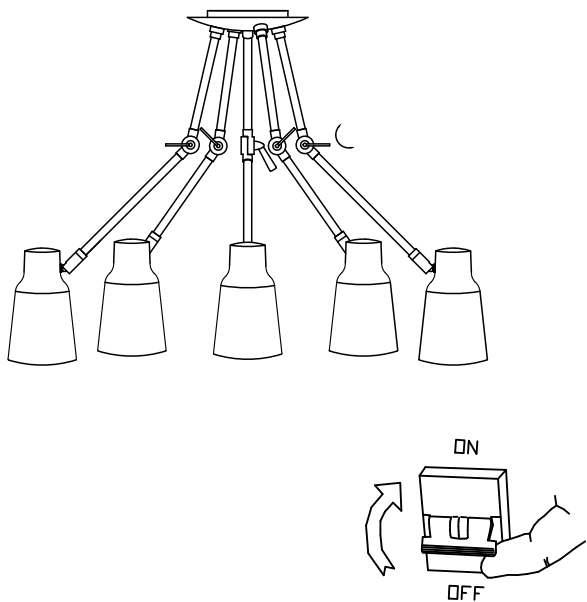

### Description

Pendant for indoor use.

For downlighting. Design by Alex & Manel Llusca. Vintage/industrial design. Highly versatile, multiple installations. High quality natural materials. No visible screws. Full collection with complementary products. High durability for intensive use. The optical module can easily be rotated 360°. Structure material: Steel. Structure finish: Dark brown. Warranty: 2 Years.11Product net weight (Kg): 2.9251Product length (mm): Ømax10001Product height (mm): Max 61011Class I. Glow wire test: 850. IP: IP20. E27. Maximum length of luminaire bulb: 125.000. Maximum diameter of luminaire bulb: 80.000. No. of lampholders or LEDs: 5. Maximum power of light source: MAX. 40 W. Total power: 200 W.

#### Light source

Lampholder: 5 x E27  
Output (W): MAX. 40 W  
Total power consumption (W): 200 W  
Lamp maximum dimension: 125/80 mm  
Quantity: 5

**1**

**2**

**3**

**4**

**5**

**6**