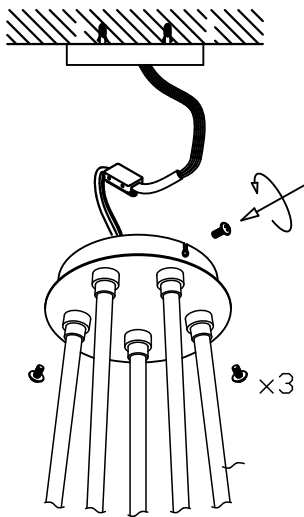

### Description

Pendant for indoor use.

For downlighting. Design by Alex & Manel Llusca. Vintage/industrial design. Highly versatile, multiple installations. High quality natural materials. No visible screws. Full collection with complementary products. High durability for intensive use. The optical module can easily be rotated 360°. Structure material: Steel. Structure finish: Dark brown. Warranty: 2 Years.11Product net weight (Kg): 2.9251Product length (mm): Ømax10001Product height (mm): Max 61011Class I. Glow wire test: 850. IP: IP20. E27. Maximum length of luminaire bulb: 125.000. Maximum diameter of luminaire bulb: 80.000. No. of lampholders or LEDs: 5. Maximum power of light source: MAX. 40 W. Total power: 200 W.

#### Logistics

Energy Efficiency: NO BULB  
EAN Code: 8435381421281  
Net Weight (Kg): 2.925  
Weight in Kg (packaged): 4.810  
Packing: 340 x 340 x 660  
Masterbox: 2

The photograph may not match the reference exactly. Please read the product description to identify the finish.

**1**

**2**

**3**

**4**

**5**

**6**