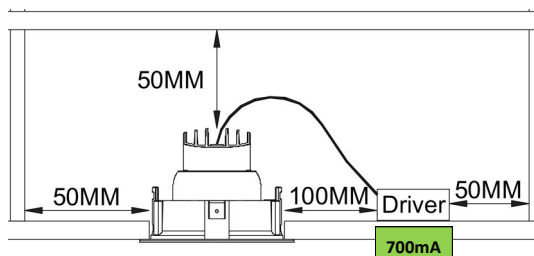

KAN KUN INSTALLERES AV EN REGISTRERT INSTALLASJONSVIRKSOMHET

MONTERINGSVEILEDNING

Tilkobles 700mA constant current LED driver.

Oppdatert oversikt over tilgjengelige drivere finnes på: www.nordesign.no

Se oversikt vedrørende tilbehør til COGITO serien.

NB!

Unngå at fett og smuss fra hendene fester seg til
cuff i chrome, da dette kan være vrient å få vekk.

Bruk gjerne bomullshansker ved installasjon og vedlikehold.

Støvkost anbefales brukt ved renhold,
før tørking med pusseskinn eller myk klut.

SIKKER BRUK

Enkelte typer montasjer kan du utføre selv. Til tross for dette anbefaler vi at montasjen blir utført av en registrert installasjonsvirksomhet. På denne måten sikres lengst levetid og sikker bruk av produktet.

Produktet er produsert i henhold til gjeldende Europeiske standarder.

Armaturen skal ikke tildekkes med varmeisolerende materiale.

Beskyttelsesklasse III, lav-volt

Armatør kun for innendørs bruk.

NB!

Vær oppmerksom på at ikke alle overflater tåler 90° C.

Misfargingen er i seg selv ikke farlig, men kan være skjemmende.

Kildesortering. Dette produktet må ikke kastes i det vanlige husholdningsavfallet. Hvis du finner ut at ditt NorDesign-produkt må skiftes ut, eller hvis du ikke lenger har bruk for det, må du unnlåte å kaste det sammen med det vanlige husholdningsavfallet. Sørg for at dette produktet gjøres tilgjengelig for kildesortering.

Kildesortering av brukte produkter og emballasje gjør det mulig å resirkulere materialer og bruke dem igjen. Gjenbruk av resirkulerte materialer bidrar til å forhindre forurensning av miljøet og reduserer behovet for råvarer.

Lokale regelverk kan legge til rette for kildesortering av elektriske produkter fra husholdningen, ved kommunale depoter eller gjennom forhandleren når du kjøper nytt produkt.

NOR DESIGN

www.nordesign.no