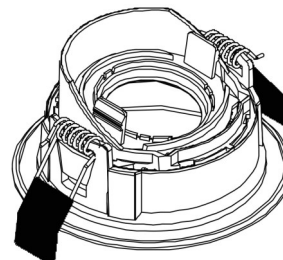

ROUND PLUS FRAME

**ARMATUREN SKAL IKKE TILDEKkes MED
VARMEISOLERENDE MATERIALE**

**KOBLE FRA ALL STRØM UNDER TILKOBLING
AV PLUGGENE ELLER VEDLIKEHOLD!**