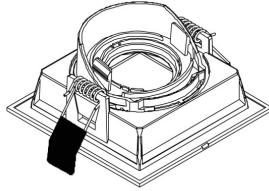

COGITO SQUARE

MODULE

193830009/3259153

Cogito module 9W/500mA

+

FRAME