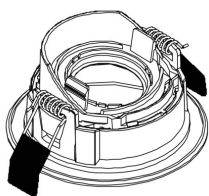

COGITO ROUND

MODULE + FRAME + CUFF = DOWNLIGHT

193830009/3259153

Cogito module 9W/500mA

313830005/3259149

Cogito round frame, black

313830006/3259150

Cogito round frame, white