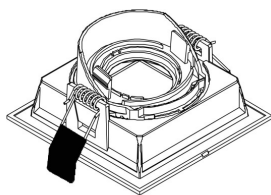

COGITO SQUARE

MODULE

193830006/3259154

Cogito module 6,3W/350mA

+

FRAME

318380105/3259151

Cogito square frame, black

318380106/3259152

Cogito square frame, white

+