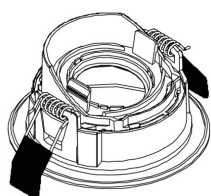

COGITO ROUND

MODULE + FRAME + CUFF = DOWNLIGHT

193830006/3259154

Cogito module 6,3W/350mA

313830005/3259149

Cogito round frame, black

313830006/3259150

Cogito round frame, white