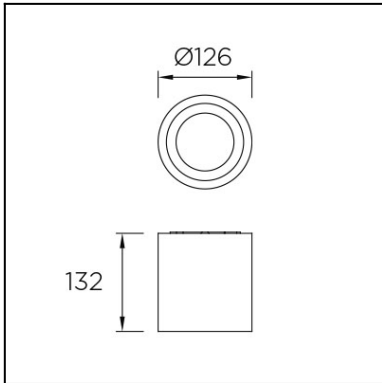

The photograph may not match the reference exactly. Please read the product description to identify the finish.

[Download photometric file .ldt /.ies](#)

[Click on image to download energy label](#)

### TECHNICAL CHARACTERISTICS

Type:	Ceiling fixture
IP Protection degrees:	IP65
Light source 1:	1 x LED
Bulb specified at the product label	12 Warm White - 3000K 1324 lm <sup>(N)</sup> CRI 80
IK Protection degrees:	IK08
Total power consumption (W):	17.6 W
Voltage / Frequency:	100-240VAC/50-60Hz
Warranty:	2
Option to extend the guarantee:	No
Units per box:	8
Net Weight (Kg):	1.345
EAN Code:	8435381425883