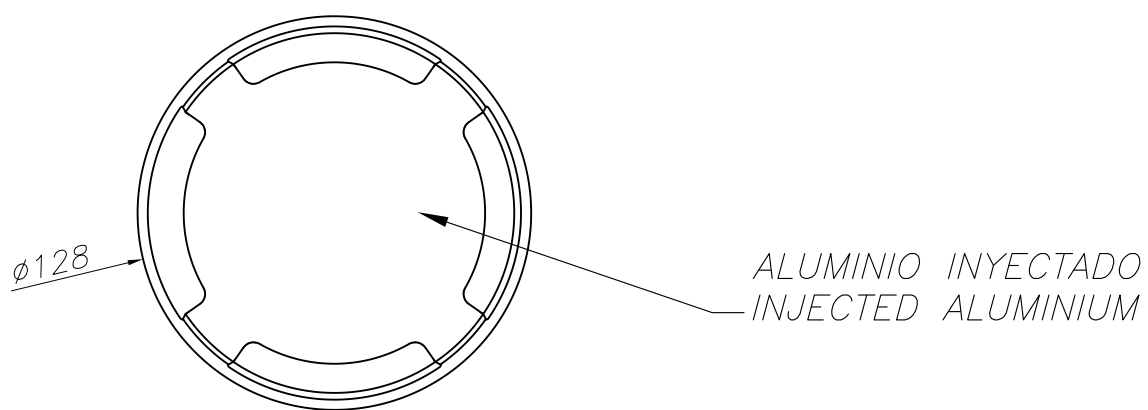

## Compact Beacon

Designer: Francesc Vilaró

**Description**

Bollard

For grazing lighting. Includes accessories to exclude certain areas from illumination and create special lighting effects. Structure material: High purity aluminium. Structure finish: Urban grey. Diffuser material: Polycarbonate. Diffuser finish: Transparent. UV protection. Warranty: 5 Years.

**Finish**

Urban grey  
Transparent

**Material**

High purity aluminium  
Polycarbonate

**TECHNICAL CHARACTERISTICS****Light source**

Light source: LED OSRAM  
Output (W): 10.8W  
Total power consumption (W): 12.6 W  
Color temperature: Warm White - 3000K  
CRI: 80  
Real Lumen: 507  
Nominal Lumen: 1400  
Qty Leds: 15  
Lm/Real W: 40  
Life Time: 50.000h L70B30  
Bin / Grup: E7 o F7  
MacAdam steps: 3  
UGR: 19.4  
Photobiological risk: RG1

**GEAR**

Brand: EAGLERISE  
Gear included: Yes, electronic  
Voltage / Frequency:  
100-240VAC/50-60Hz  
Power Factor: 0.92  
Flickering: 42.5%

**Luminaire**

Double cable exit: No  
Drainage: No  
Uv Protection: Yes  
Warranty: 5 Years

**Logistics**

Energy Efficiency: LED A++  
EAN Code: 8435381497224  
Net Weight (Kg): 0.855  
Weight in Kg (packaged): 1.031  
Packing: - x - x -  
Masterbox: 8

The photograph may not match the reference exactly. Please read the product description to identify the finish.