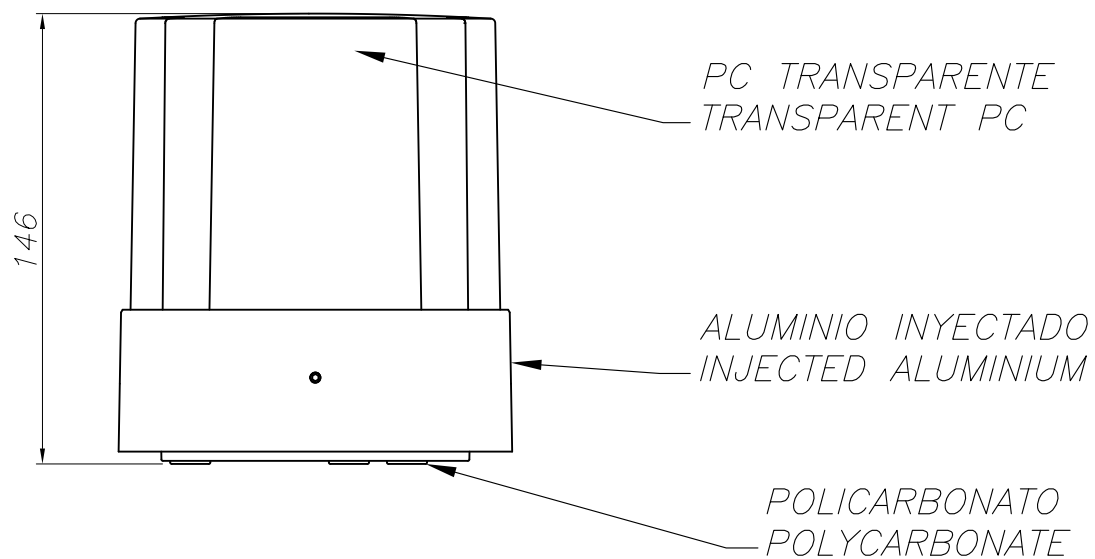

**Finish**

Urban grey  
Transparent

**Material**

High purity aluminium  
Polycarbonate

**TECHNICAL CHARACTERISTICS****Light source**

Light source: LED OSRAM  
Output (W): 10.8W  
Total power consumption (W): 12.6 W  
Color temperature: Warm White - 3000K  
CRI: 80  
Real Lumen: 507  
Nominal Lumen: 1400  
Qty Leds: 15  
Lm/Real W: 40  
Life Time: 50.000h L70B30  
Bin / Grup: E7 o F7  
MacAdam steps: 3  
UGR: 19.4  
Photobiological risk: RG1

**GEAR**

Brand: EAGLERISE  
Gear included: Yes, electronic  
Voltage / Frequency:  
100-240VAC/50-60Hz  
Power Factor: 0.92  
Flickering: 42.5%

**Luminaire**

Double cable exit: No  
Drainage: No  
Uv Protection: Yes  
Warranty: 5 Years

**Logistics**

Energy Efficiency: LED A++  
EAN Code: 8435381497224  
Net Weight (Kg): 0.855  
Weight in Kg (packaged): 1.031  
Packing: - x - x -  
Masterbox: 8

The photograph may not match the reference exactly. Please read the product description to identify the finish.