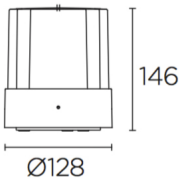

**Finish**

Urban grey  
Transparent

**Material**

High purity aluminium  
Polycarbonate

**TECHNICAL CHARACTERISTICS****Light source**

Light source: LED OSRAM  
Output (W): 10.8W  
Total power consumption (W): 12.6 W  
Color temperature: Warm White - 3000K  
CRI: 80  
Real Lumen: 507  
Nominal Lumen: 1400  
Qty Leds: 15  
Lm/Real W: 40  
Life Time: 50.000h L70B30  
Bin / Grup: E7 o F7  
MacAdam steps: 3  
UGR: 19.4  
Photobiological risk: RG1