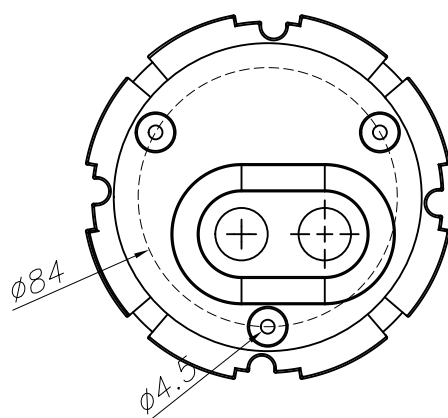

**Logistics**

Energy Efficiency: LED A++  
EAN Code: 8435381497224  
Net Weight (Kg): 0.855  
Weight in Kg (packaged): 1.031  
Packing: - x - x -  
Masterbox: 8

The photograph may not match the reference exactly. Please read the product description to identify the finish.