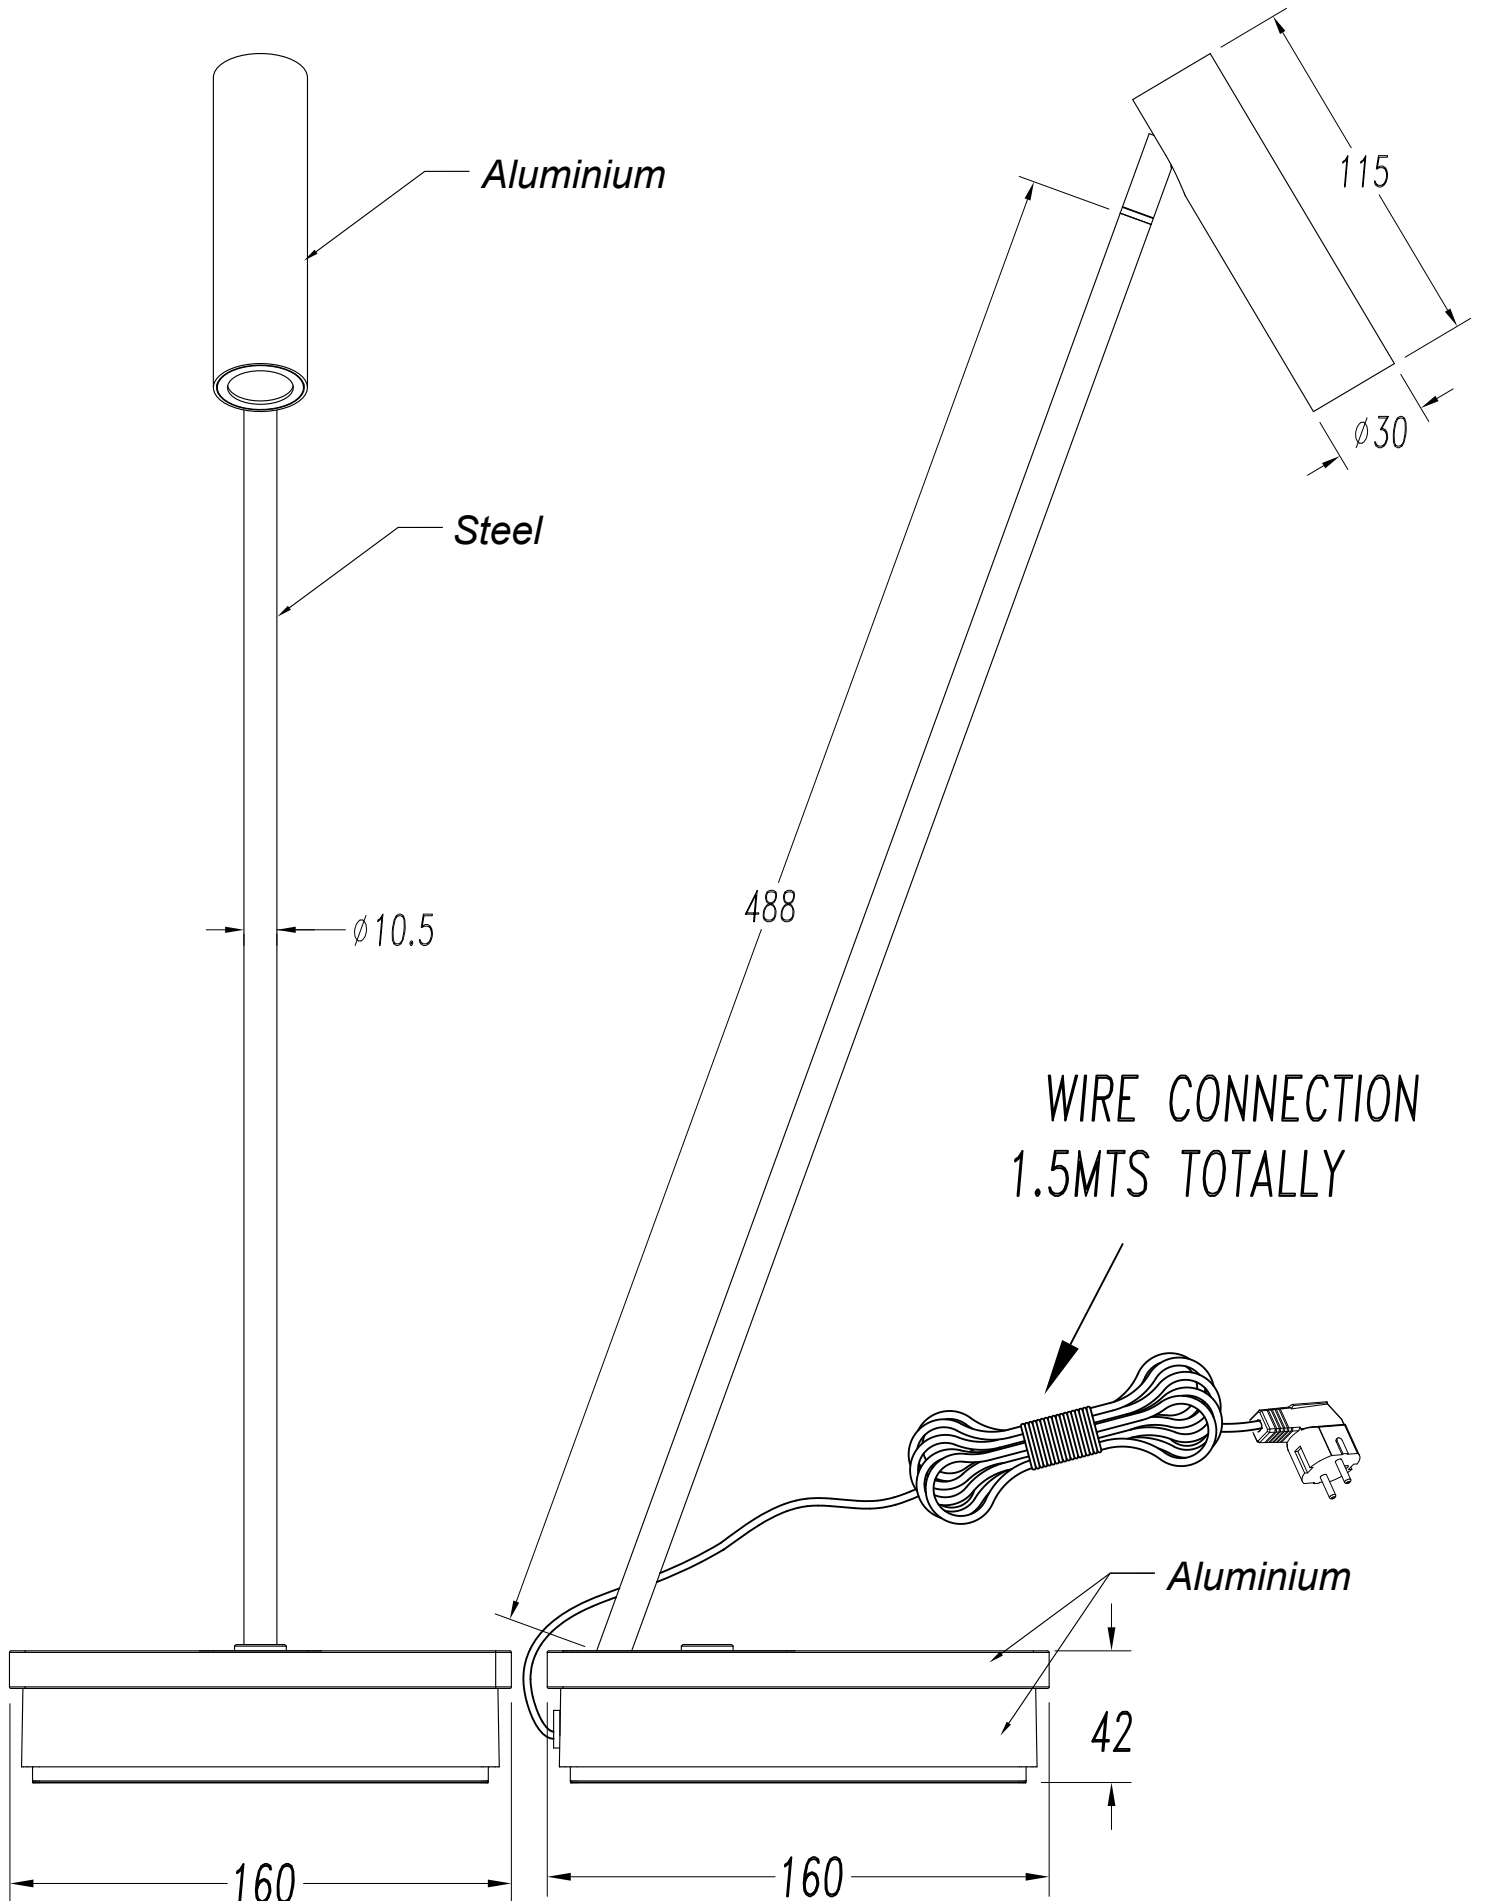

LEDS C4⁺

ELAMP / 10-7606/10-7607

Dec-19-18