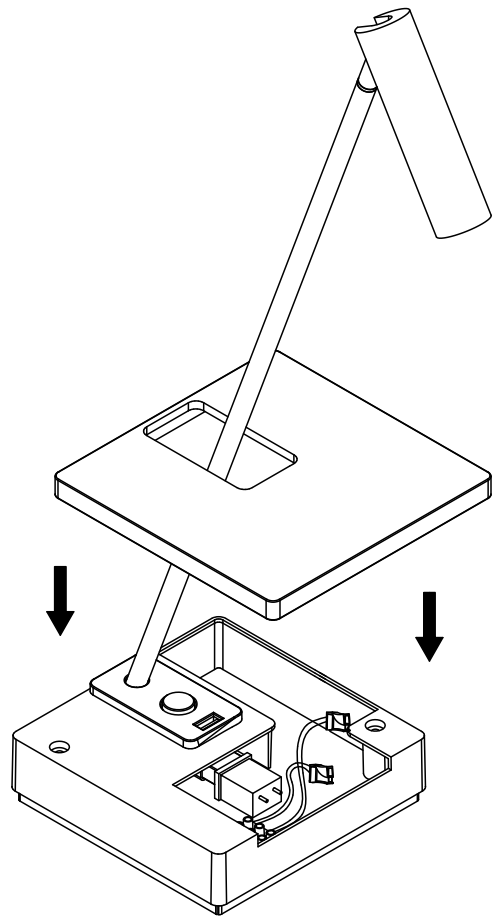

## ELAMP Table lamp

Designer: Francesc Vilaró

**Description**

Portable table light for indoor use.

For frontal lighting and downlighting. Design by F. Vilaró. Timeless design. Highly customisable: accessories, finishes... No visible screws. Full collection with complementary products. High durability for intensive use. The optical module can easily be rotated 360°. Structure material: Aluminium. Structure finish: Black. Warranty: 5 Years.

**GEAR**

Brand: HEP  
Gear included: Yes, electronic  
Voltage / Frequency: 100-240 VAC  
Power Factor: 0.50  
Flickering: 3%

**Luminaire**

Recessed: No  
Warranty: 5 Years

**Logistics**

Energy Efficiency: LED A++  
EAN Code: 8435526891948  
Net Weight (Kg): 0.000  
Packing: 635 x 275 x 225

**Light source**

Light source: LED  
Total power consumption (W): 3.7 W

The photograph may not match the reference exactly. Please read the product description to identify the finish.

# LEDS C4<sup>+</sup>

ELAMP / 10-7606/10-7607

Dec-19-18

1

2

3

4