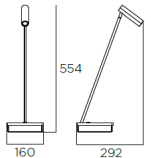

## ELAMP Table lamp

Designer: Francesc Vilaró

**Description**

Portable table light for indoor use.

For frontal lighting and downlighting. Design by F. Vilaró. Timeless design. Highly customisable: accessories, finishes... No visible screws. Full collection with complementary products. High durability for intensive use. The optical module can easily be rotated 360°. Structure material: Aluminium. Structure finish: Black. Warranty: 5 Years.

**Finish**  
Black

**Material**  
Aluminium

**TECHNICAL CHARACTERISTICS****Light source**

Light source: LED CREE  
Output (W): 2.2W  
Total power consumption (W): 3.7 W  
Color temperature: Warm White - 2700K  
CRI: 80  
Photobiological risk: RG0  
Real Lumen: 141  
Qty Leds: 1  
Lm/Real W: 38  
Life Time: 50.000 L70B30  
Bin / Grup: 8A3 o 8D2  
MacAdam steps: 3  
UGR: 15.8