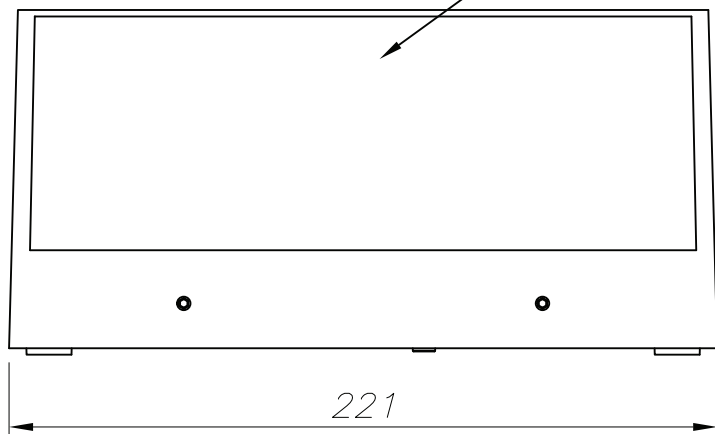

CRISTAL ARENADO INTERIOR
SANDFROSTED GLASS INSIDE

ALUMINIO INYECTADO
INJECTED ALUMINUM