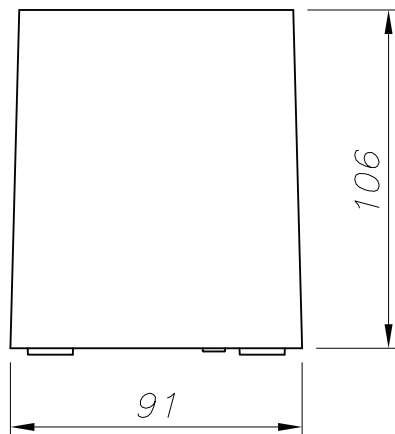

CRISTAL ARENADO INTERIOR
SANDFROSTED GLASS INSIDE

ALUMINIO INYECTADO
INJECTED ALUMINUM