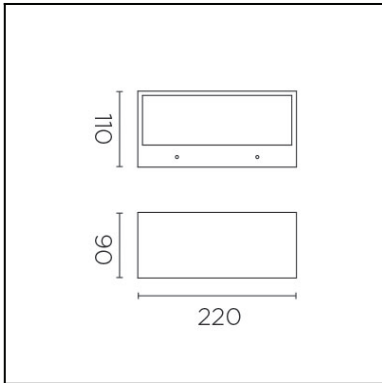

The photograph may not match the reference exactly. Please read the product description to identify the finish.

TECHNICAL CHARACTERISTICS

Type:	Wall fixture
IP Protection degrees:	IP54
Light source 1: Bulb specified at the product label	1 x E27 max. 60W
IK Protection degrees:	IK04
Voltage / Frequency:	220-240V/50-60Hz
Warranty:	2
Units per box:	6
Net Weight (Kg):	1.145
EAN Code:	8435381400491