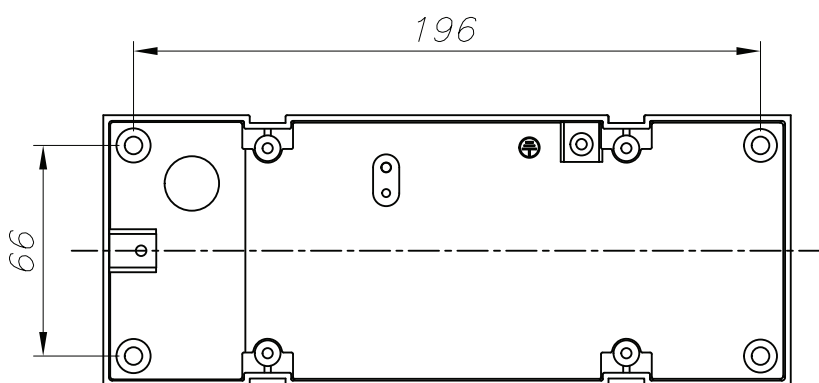

The photograph may not match the reference exactly. Please read the product description to identify the finish.

TECHNICAL CHARACTERISTICS

Type:	Wall fixture
IP Protection degrees:	IP54
Light source 1: Bulb specified at the product label	1 x E27 max. 60W
IK Protection degrees:	IK04
Voltage / Frequency:	220-240V/50-60Hz
Warranty:	2
Units per box:	6
Net Weight (Kg):	1.145
EAN Code:	8435381400491

CRISTAL ARENADO INTERIOR
SANDFROSTED GLASS INSIDE

ALUMINIO INYECTADO
INJECTED ALUMINUM

PLANTILLA DE INSTALACIÓN
INSTALLATION TEMPLATE