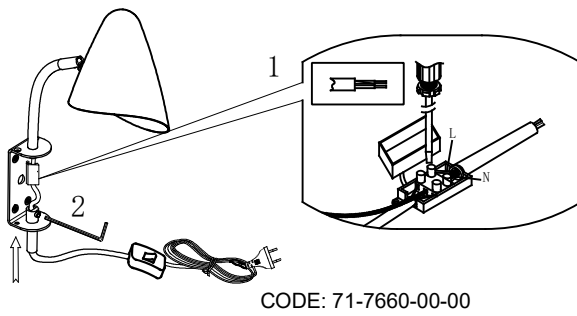

**Finish**

Black  
Golden

**Material**

Steel

**TECHNICAL CHARACTERISTICS****Light source**

Lampholder: 1 x E14  
Output (W): MAX 23W  
Total power consumption (W): 23 W  
Lamp maximum dimension: 120/80 mm  
Quantity: 1

## OPTIONAL ACCESSORIES

---

**71-7660-00-00**

Structure material: PVC  
Dimensions: 35 x 2100 x 20  
Net Weight (Kg): 0.000

1

2a

3

2b