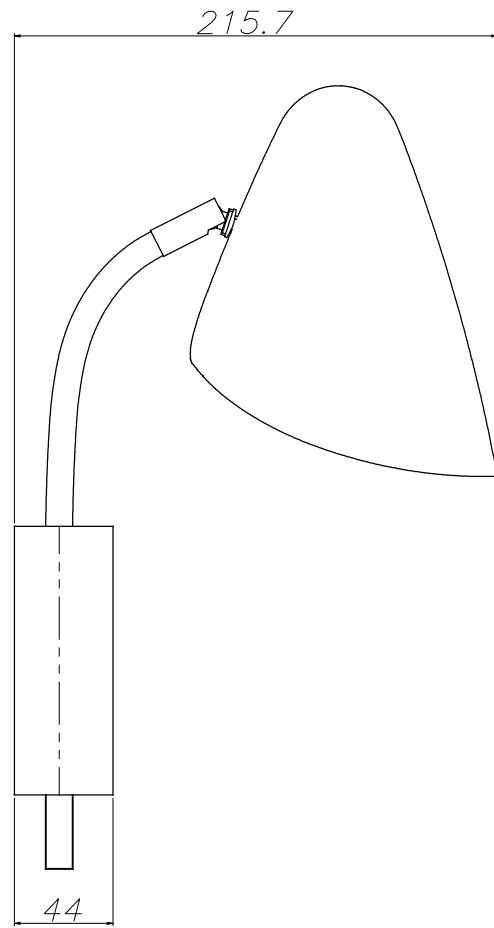

**Finish**

Black  
Golden

**Material**

Steel

**TECHNICAL CHARACTERISTICS****Light source**

Lampholder: 1 x E14  
Output (W): MAX 23W  
Total power consumption (W): 23 W  
Lamp maximum dimension: 120/80 mm  
Quantity: 1

## OPTIONAL ACCESSORIES

---

**71-7660-00-00**

Structure material: PVC  
Dimensions: 35 x 2100 x 20  
Net Weight (Kg): 0.000

1

2a

3

2b