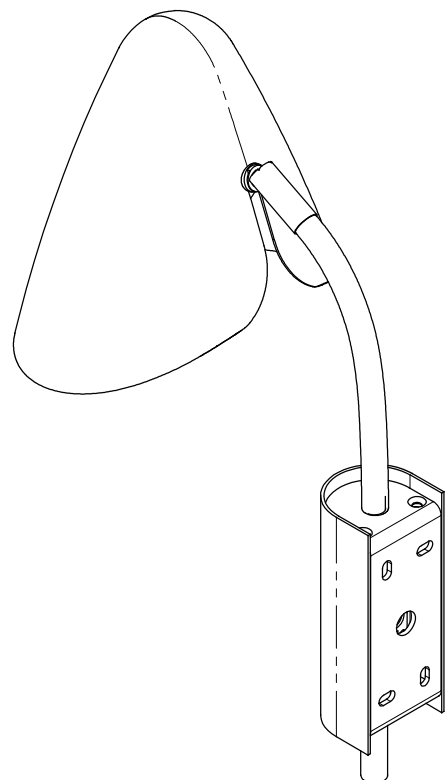

## Organic Wall fixture

Designer: Lluscà

**Description**

Wall light for indoor use.

For downlighting.. Design by Alex & Manel Lluscà. Timeless design. Highly versatile, multiple installations. Highly customisable: accessories, finishes... No visible screws. Full collection with complementary products. High durability for intensive use. The optical module can easily be rotated 360°. Structure material: Steel. Structure finish: Black, Golden. Warranty: 5 Years.

**Finish**

Black  
Golden

**Material**

Steel

**TECHNICAL CHARACTERISTICS****Light source**

Lampholder: 1 x E14  
Output (W): MAX 23W  
Total power consumption (W): 23 W  
Lamp maximum dimension: 120/80 mm  
Quantity: 1

The photograph may not match the reference exactly. Please read the product description to identify the finish.

## OPTIONAL ACCESSORIES

---

**71-7660-00-00**

Structure material: PVC  
Dimensions: 35 x 2100 x 20  
Net Weight (Kg): 0.000

1

2a

3

2b