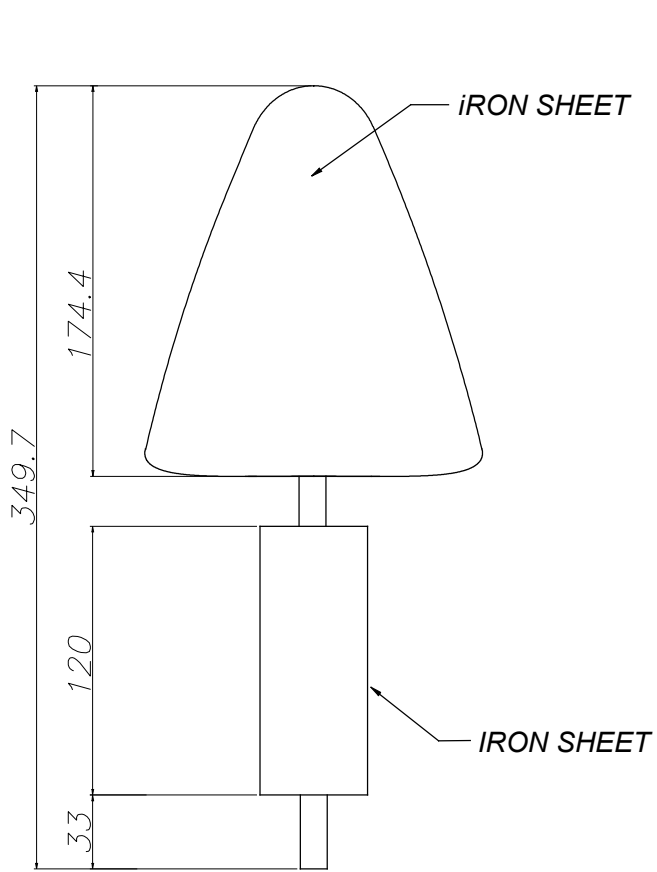

**Finish**

Black  
Golden

**Material**

Steel

**TECHNICAL CHARACTERISTICS****Light source**

Lampholder: 1 x E14  
Output (W): MAX 23W  
Total power consumption (W): 23 W  
Lamp maximum dimension: 120/80 mm  
Quantity: 1

The photograph may not match the reference exactly. Please read the product description to identify the finish.

## OPTIONAL ACCESSORIES

---

**71-7660-00-00**

Structure material: PVC  
Dimensions: 35 x 2100 x 20  
Net Weight (Kg): 0.000

1

2a

3

2b