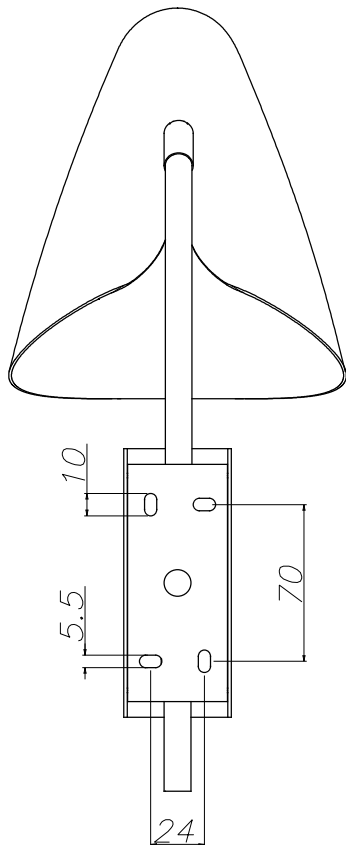

**Finish**

Black  
Golden

**Material**

Steel

**TECHNICAL CHARACTERISTICS****Light source**

Lampholder: 1 x E14  
Output (W): MAX 23W  
Total power consumption (W): 23 W  
Lamp maximum dimension: 120/80 mm  
Quantity: 1

## OPTIONAL ACCESSORIES

---

**71-7660-00-00**

Structure material: PVC  
Dimensions: 35 x 2100 x 20  
Net Weight (Kg): 0.000

1

2a

3

2b