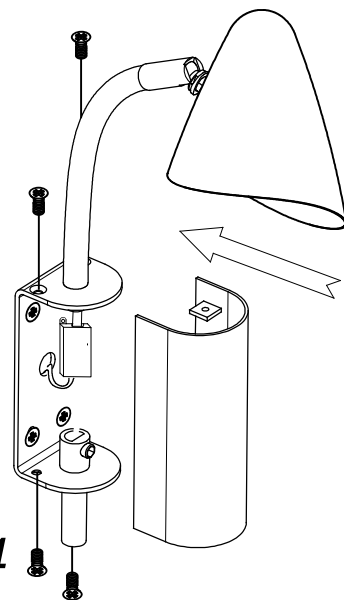

**Finish**

Black  
Golden

**Material**

Steel

**TECHNICAL CHARACTERISTICS****Light source**

Lampholder: 1 x E14  
Output (W): MAX 23W  
Total power consumption (W): 23 W  
Lamp maximum dimension: 120/80 mm  
Quantity: 1

## OPTIONAL ACCESSORIES

---

**71-7660-00-00**

Structure material: PVC  
Dimensions: 35 x 2100 x 20  
Net Weight (Kg): 0.000

1

2a

3

2b