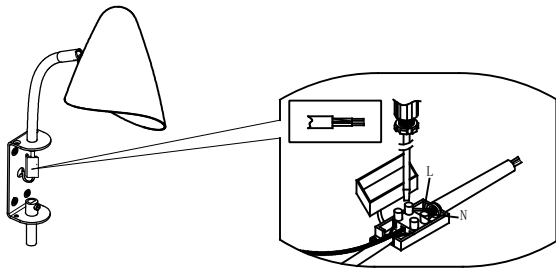

## Organic Wall fixture

Designer: Lluscà

**Description**

Wall light for indoor use.

For downlighting.. Design by Alex & Manel Lluscà. Timeless design. Highly versatile, multiple installations. Highly customisable: accessories, finishes... No visible screws. Full collection with complementary products. High durability for intensive use. The optical module can easily be rotated 360°. Structure material: Steel. Structure finish: Black, Golden. Warranty: 5 Years.

## OPTIONAL ACCESSORIES

---

**71-7660-00-00**

Structure material: PVC  
Dimensions: 35 x 2100 x 20  
Net Weight (Kg): 0.000

1

2a

3

2b