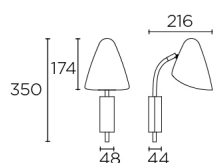

## Organic Wall fixture

Designer: Lluscà

**Description**

Wall light for indoor use.

For downlighting.. Design by Alex & Manel Lluscà. Timeless design. Highly versatile, multiple installations. Highly customisable: accessories, finishes... No visible screws. Full collection with complementary products. High durability for intensive use. The optical module can easily be rotated 360°. Structure material: Steel. Structure finish: Black, Golden. Warranty: 5 Years.

**Finish**

Black  
Golden

**Material**

Steel

**TECHNICAL CHARACTERISTICS****Light source**

Lampholder: 1 x E14  
Output (W): MAX 23W  
Total power consumption (W): 23 W  
Lamp maximum dimension: 120/80 mm  
Quantity: 1

## OPTIONAL ACCESSORIES

---

**71-7660-00-00**

Structure material: PVC  
Dimensions: 35 x 2100 x 20  
Net Weight (Kg): 0.000

1

2a

3

2b