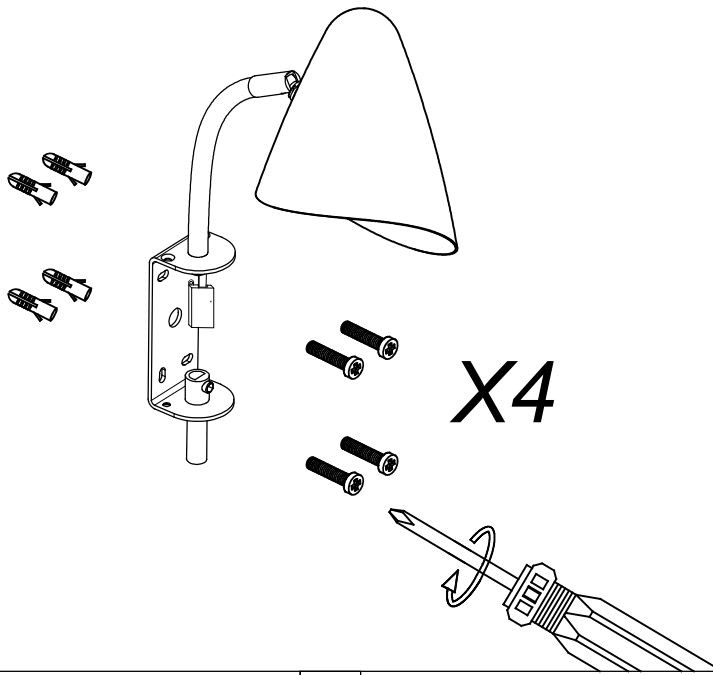

## Organic Wall fixture

Designer: Lluscà

**Description**

Wall light for indoor use.

For downlighting.. Design by Alex & Manel Lluscà. Timeless design. Highly versatile, multiple installations. Highly customisable: accessories, finishes... No visible screws. Full collection with complementary products. High durability for intensive use. The optical module can easily be rotated 360°. Structure material: Steel. Structure finish: Black, Golden. Warranty: 5 Years.

**Finish**

Black  
Golden

**Material**

Steel

**TECHNICAL CHARACTERISTICS****Light source**

Lampholder: 1 x E14  
Output (W): MAX 23W  
Total power consumption (W): 23 W  
Lamp maximum dimension: 120/80 mm  
Quantity: 1

## OPTIONAL ACCESSORIES

---

**71-7660-00-00**

Structure material: PVC  
Dimensions: 35 x 2100 x 20  
Net Weight (Kg): 0.000

1

2a

3

2b