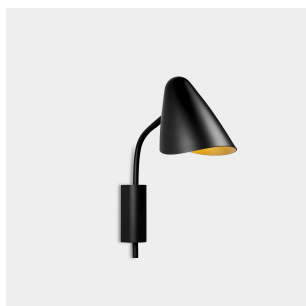

## Organic Wall fixture

Designer: Lluscà

**Description**

Wall light for indoor use.

For downlighting.. Design by Alex & Manel Lluscà. Timeless design. Highly versatile, multiple installations. Highly customisable: accessories, finishes... No visible screws. Full collection with complementary products. High durability for intensive use. The optical module can easily be rotated 360°. Structure material: Steel. Structure finish: Black, Golden. Warranty: 5 Years.

**Finish**

Black  
Golden

**Material**

Steel

**TECHNICAL CHARACTERISTICS****Light source**

Lampholder: 1 x E14  
Output (W): MAX 23W  
Total power consumption (W): 23 W  
Lamp maximum dimension: 120/80 mm  
Quantity: 1